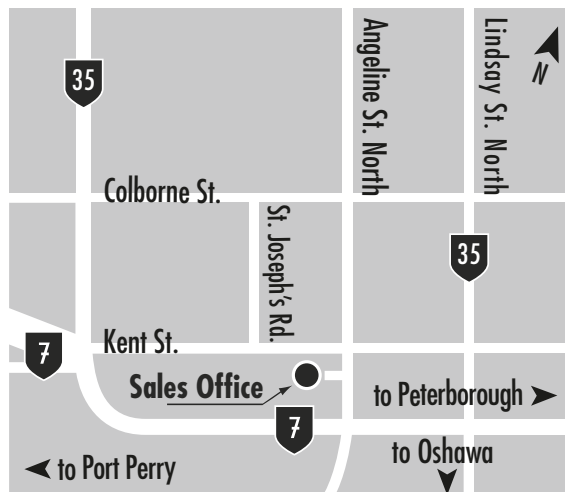

LINDSAY

705-324-1653 • 1-866-899-0334

Visit our decorated models. In an established community across from Elgin Park. Early closings available on inventory homes from the $180's.