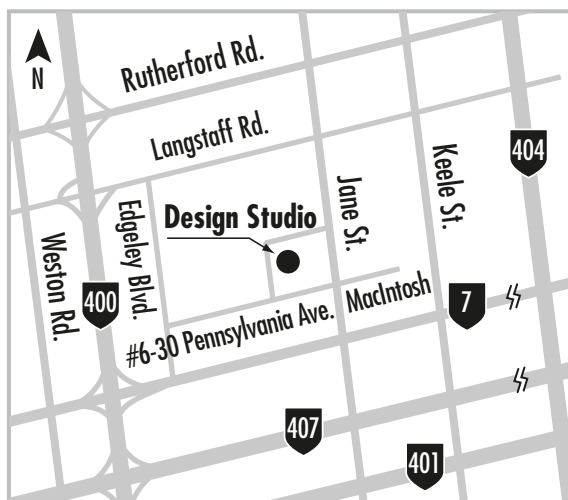

DESIGN STUDIO

OPEN HOUSE
Wed - 2pm-8pm 905-761-2050

Visit our Design Studio to see thousands of design options.
Open every Wednesday from 2pm to 8pm or by appointment.

SALES OFFICE HOURS: Mon-Fri 12 pm-7pm • Sat., Sun. & Holidays 11am-6pm.

New master-planned community coming to Barrie.