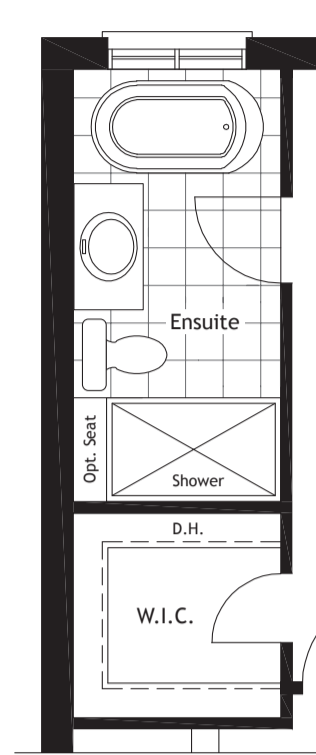

Basement Elev. C & V

Optional Finished Basement
Approx. 692 sq.ft.

A finished basement offers the additional space you need for such lifestyle uses as a recreation/exercise room, storage or an additional bed or bathroom. Optional cold rooms are also available in some models.

Foxwood

Main Floor Elev. C

Main Floor Elev. V

Main Floor Elevation 'AC'

Opt. Ensuite

Second Floor Elev. C

Second Floor Elev. V

Second Floor Elev. AC