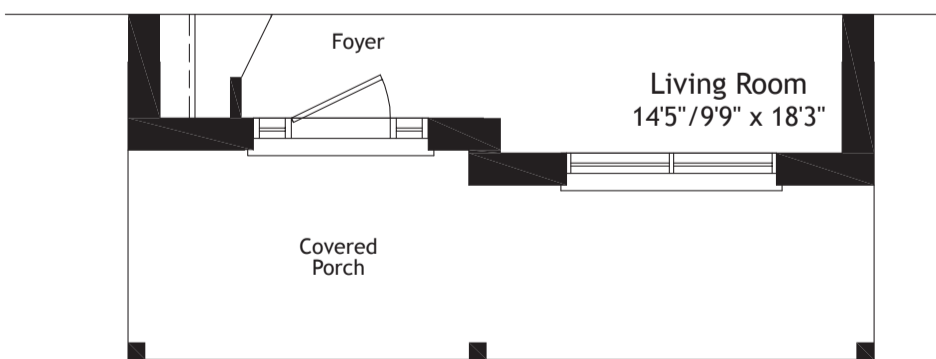

Basement Elev. C & V

Optional Finished Basement
Approx. 692 sq.ft.

A finished basement offers the additional space you need for such lifestyle uses as a recreation/exercise room, storage or an additional bed or bathroom. Optional cold rooms are also available in some models.

Foxwood

Main Floor Elev. C

Main Floor Elev. V

Main Floor Elevation 'AC'

Opt. Ensuite

Second Floor Elev. C

Second Floor Elev. V

Second Floor Elev. AC