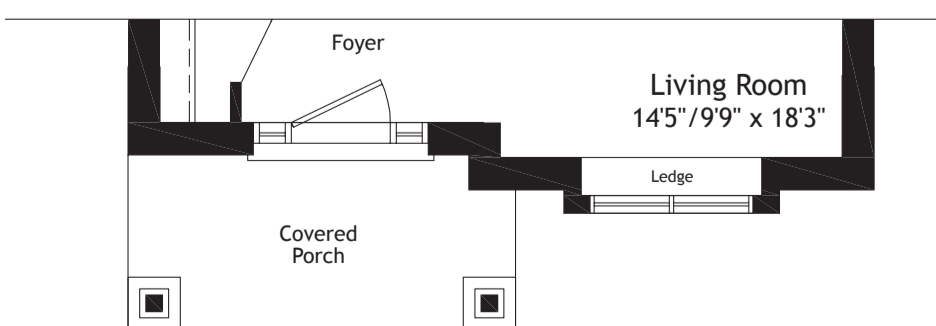

Basement Elev. C & V

Optional Finished Basement
Approx. 692 sq.ft.

A finished basement offers the additional space you need for such lifestyle uses as a recreation/exercise room, storage or an additional bed or bathroom. Optional cold rooms are also available in some models.

Foxwood

Main Floor Elev. C

Main Floor Elev. V

Main Floor Elevation 'AC'

Opt. Ensuite

Second Floor Elev. C

Second Floor Elev. V

Second Floor Elev. AC