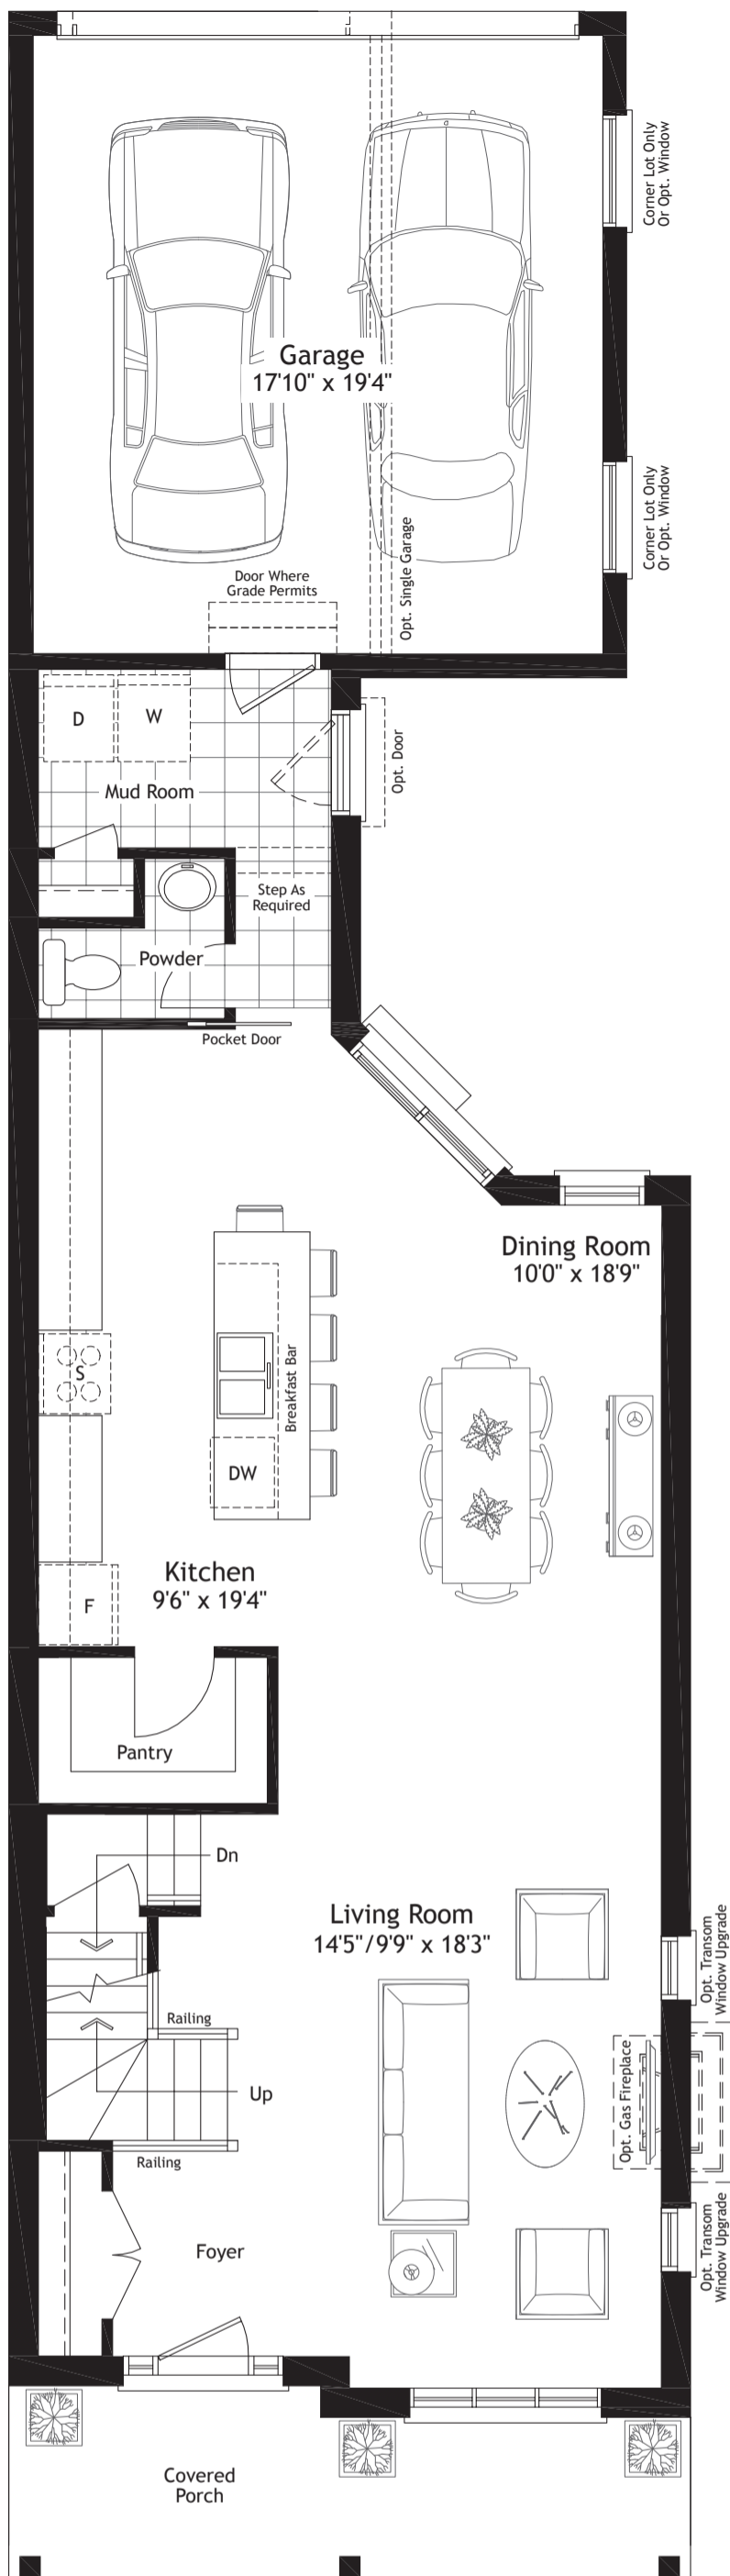

Basement Elev. C & V

Optional Finished Basement
Approx. 692 sq.ft.

A finished basement offers the additional space you need for such lifestyle uses as a recreation/exercise room, storage or an additional bed or bathroom. Optional cold rooms are also available in some models.

Foxwood

Main Floor Elev. C

Main Floor Elev. V

Main Floor Elevation 'AC'

Opt. Ensuite

Second Floor Elev. C

Second Floor Elev. V

Second Floor Elev. AC