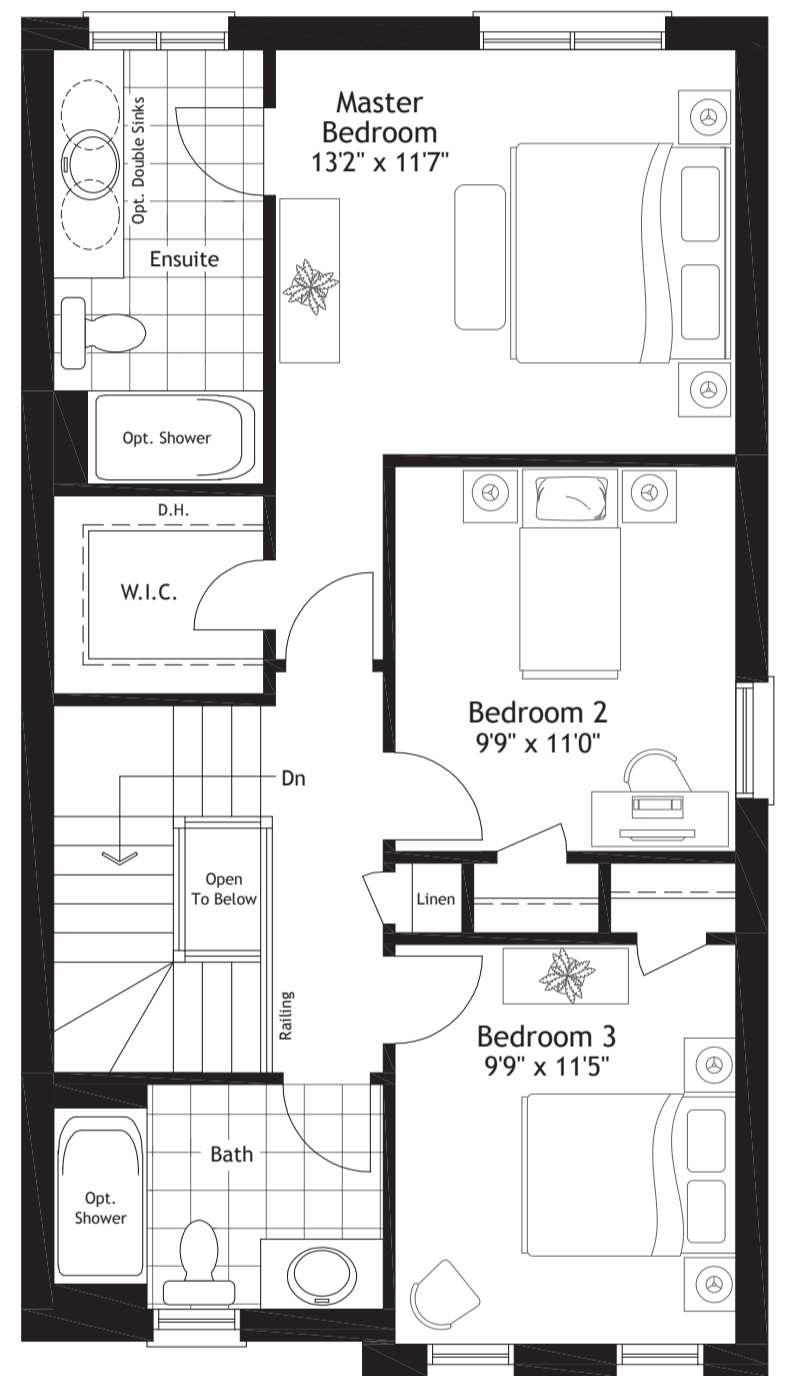

Basement Elev. C & V

Optional Finished Basement
Approx. 692 sq.ft.

A finished basement offers the additional space you need for such lifestyle uses as a recreation/exercise room, storage or an additional bed or bathroom. Optional cold rooms are also available in some models.

Foxwood

Main Floor Elev. C

Main Floor Elev. V

Main Floor Elevation 'AC'

Opt. Ensuite

Second Floor Elev. C

Second Floor Elev. V

Second Floor Elev. AC