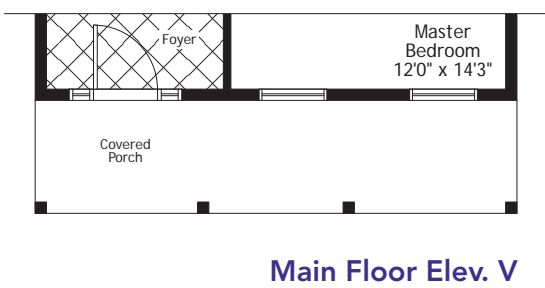

The Balsam

1650 sq.ft. (Elev. V & AC Loft 1613 sq.ft.)

Optional Finished Basement
Approx. 702 sq.ft.
A finished basement offers the additional space you need for such lifestyle uses as a recreation/exercise room, storage or an additional bed or bathroom. Optional cold rooms are also available in some models.