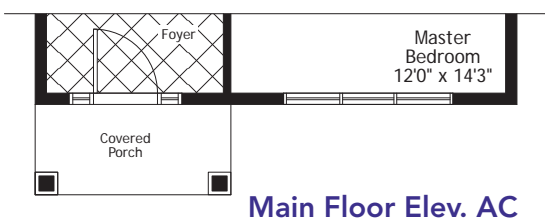

The Balsam

1650 sq.ft. (Elev. V & AC Loft 1613 sq.ft.)

Optional Finished Basement
Approx. 702 sq.ft.
A finished basement offers the additional space you need for such lifestyle uses as a recreation/exercise room, storage or an additional bed or bathroom. Optional cold rooms are also available in some models.