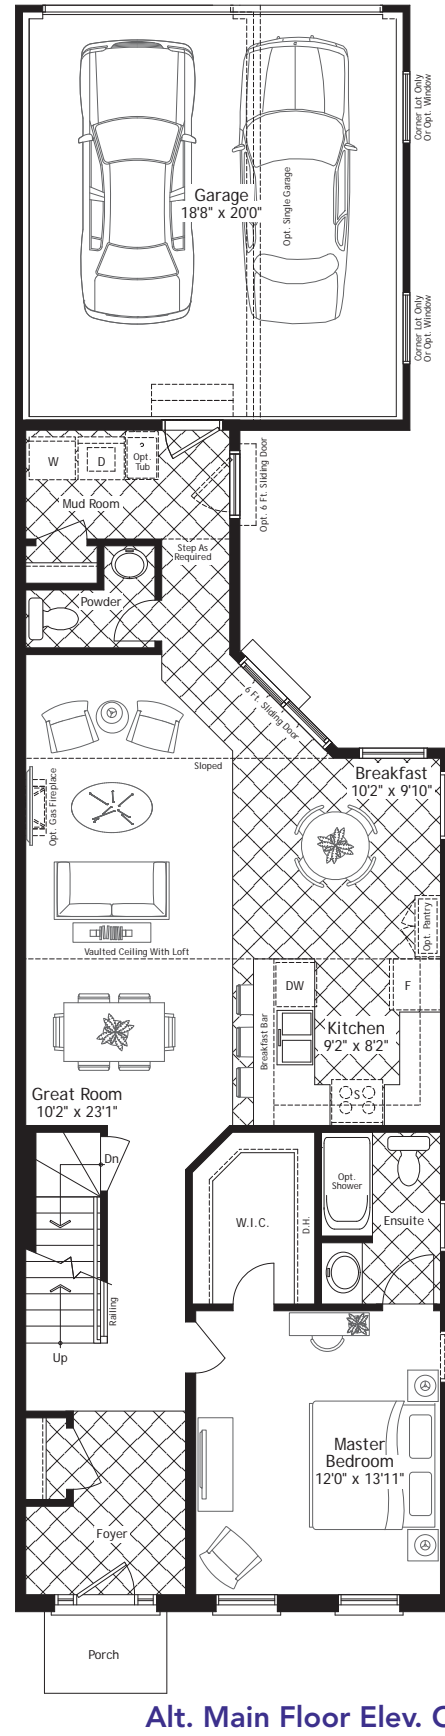

The Balsam

1650 sq.ft. (Elev. V & AC Loft 1613 sq.ft.)

Optional Finished Basement
Approx. 702 sq.ft.
A finished basement offers the additional space you need for such lifestyle uses as a recreation/exercise room, storage or an additional bed or bathroom. Optional cold rooms are also available in some models.

R22B2014

In an effort to develop a better product, Mason Homes reserves the right to change dimensions, elevations, specifications, materials, design and prices without notice or obligations. Window sizes and styles may vary based on elevation. These drawings may reflect some exterior upgrades. Please see your sales consultant for details. Actual usable space may vary from the stated floor area. E.&O.E.