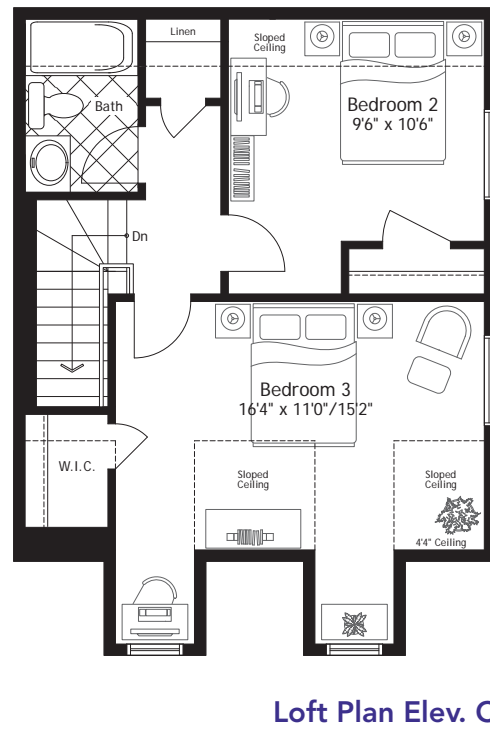

The Balsam

1650 sq.ft. (Elev. V & AC Loft 1613 sq.ft.)

Optional Finished Basement
Approx. 702 sq.ft.
A finished basement offers the additional space you need for such lifestyle uses as a recreation/exercise room, storage or an additional bed or bathroom. Optional cold rooms are also available in some models.