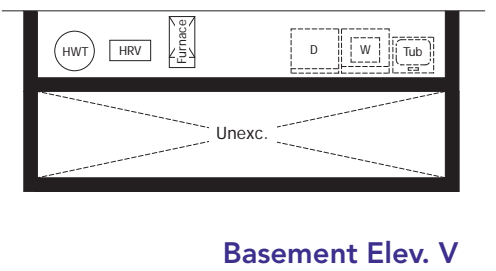

The Balsam

1650 sq.ft. (Elev. V & AC Loft 1613 sq.ft.)

Optional Finished Basement
Approx. 702 sq.ft.
A finished basement offers the additional space you need for such lifestyle uses as a recreation/exercise room, storage or an additional bed or bathroom. Optional cold rooms are also available in some models.