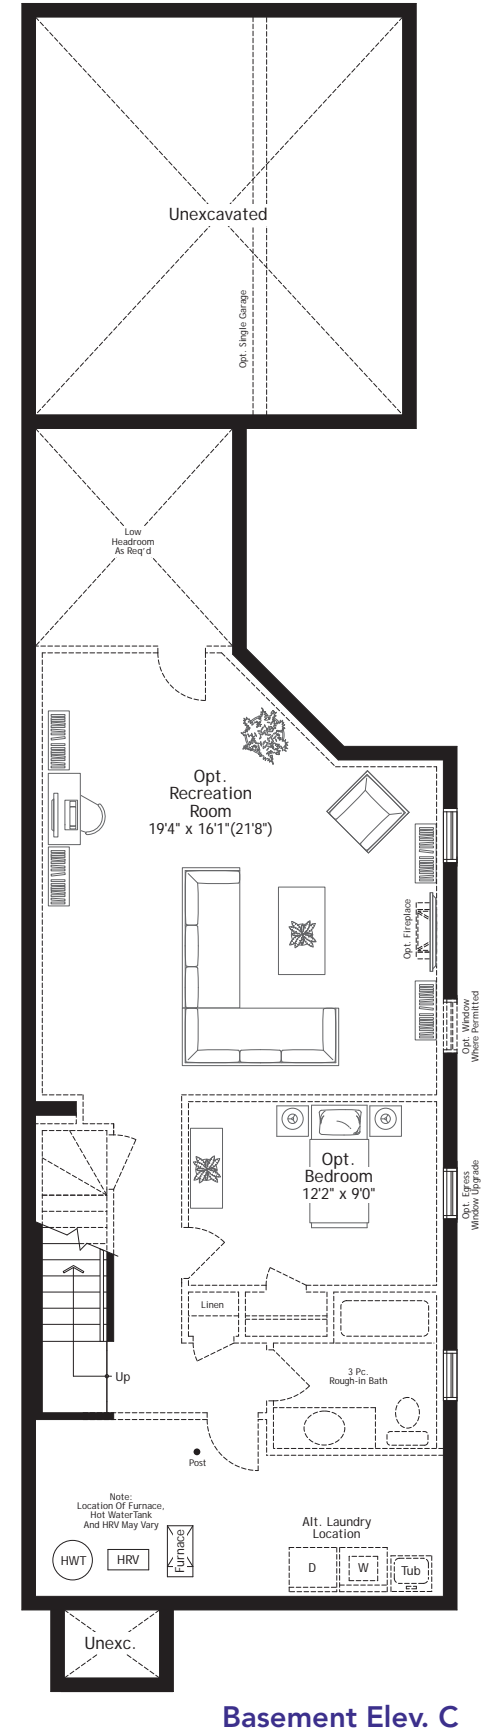

The Balsam

1650 sq.ft. (Elev. V & AC Loft 1613 sq.ft.)

Optional Finished Basement
Approx. 702 sq.ft.
A finished basement offers the additional space you need for such lifestyle uses as a recreation/exercise room, storage or an additional bed or bathroom. Optional cold rooms are also available in some models.

R22B2014

In an effort to develop a better product, Mason Homes reserves the right to change dimensions, elevations, specifications, materials, design and prices without notice or obligations. Window sizes and styles may vary based on elevation. These drawings may reflect some exterior upgrades. Please see your sales consultant for details. Actual usable space may vary from the stated floor area. E.&O.E.