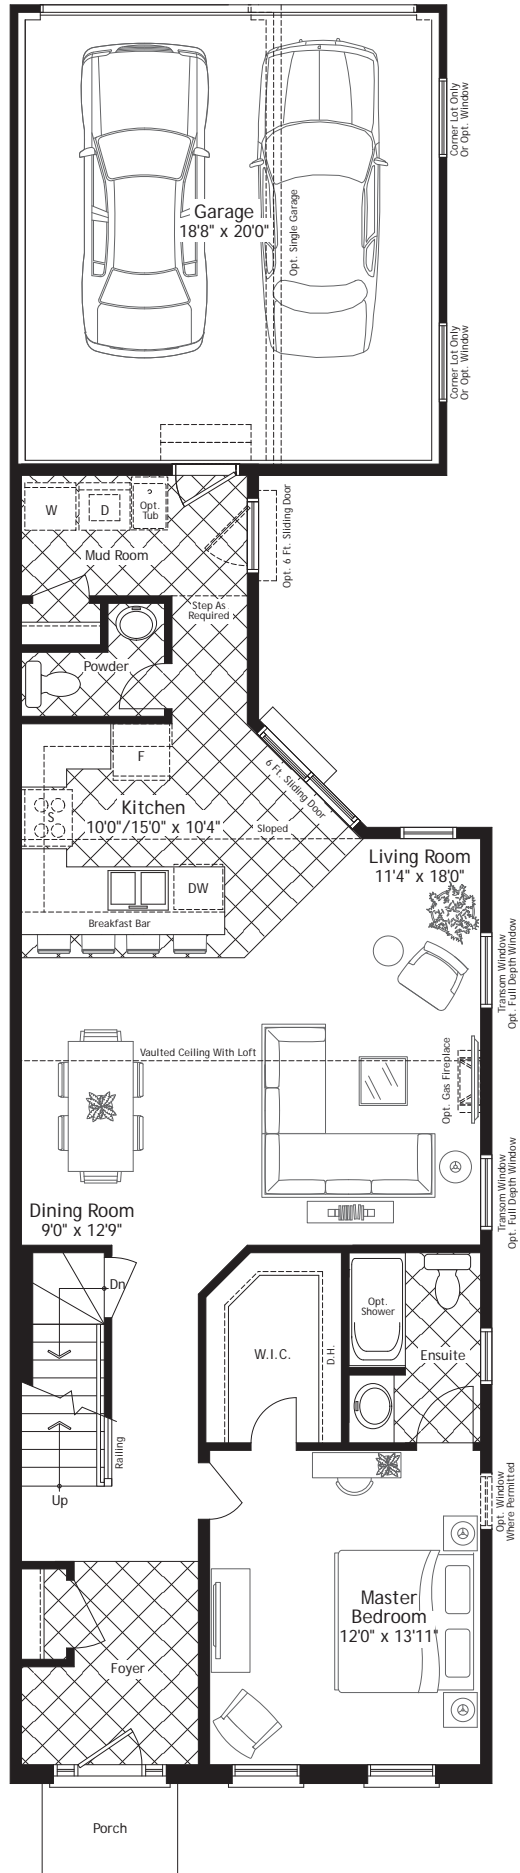

The Balsam

1650 sq.ft. (Elev. V & AC Loft 1613 sq.ft.)

Optional Finished Basement
Approx. 702 sq.ft.
A finished basement offers the additional space you need for such lifestyle uses as a recreation/exercise room, storage or an additional bed or bathroom. Optional cold rooms are also available in some models.

R22B2014

In an effort to develop a better product, Mason Homes reserves the right to change dimensions, elevations, specifications, materials, design and prices without notice or obligations. Window sizes and styles may vary based on elevation. These drawings may reflect some exterior upgrades. Please see your sales consultant for details. Actual usable space may vary from the stated floor area. E.&O.E.