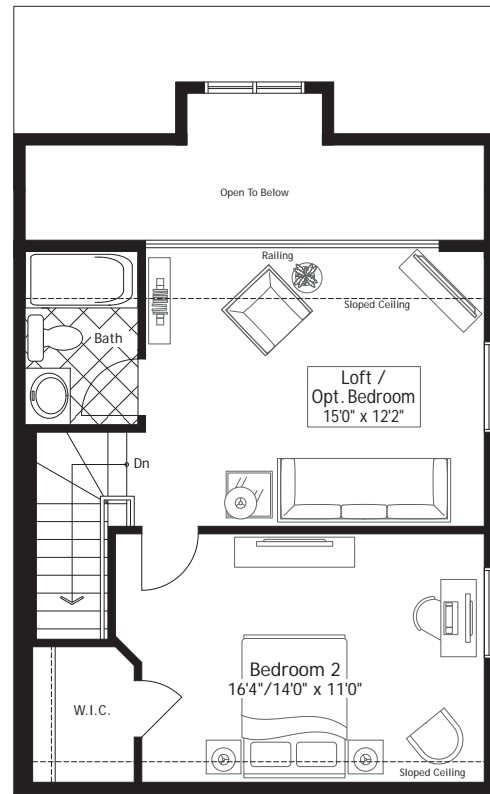

The Balsam

1650 sq.ft. (Elev. V & AC Loft 1613 sq.ft.)

Optional Finished Basement
Approx. 702 sq.ft.
A finished basement offers the additional space you need for such lifestyle uses as a recreation/exercise room, storage or an additional bed or bathroom. Optional cold rooms are also available in some models.