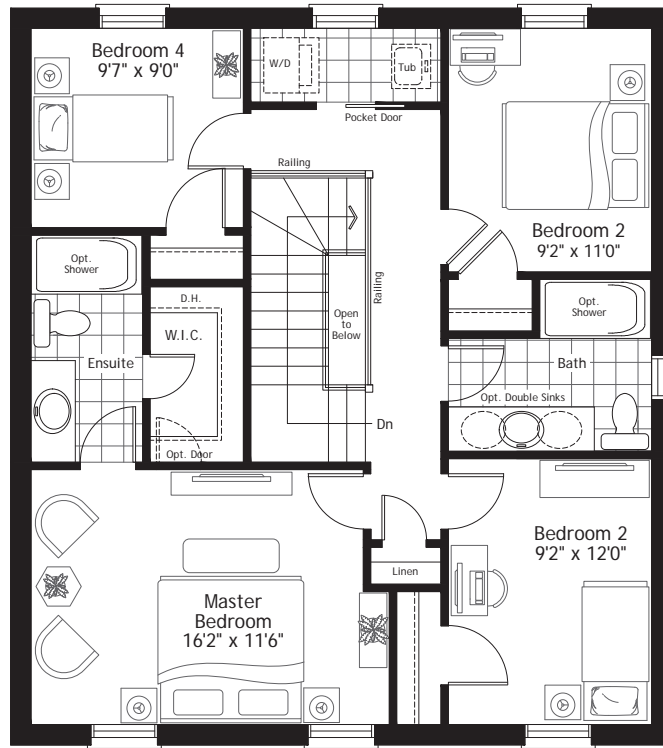

# The Cottonwood

2175 sq.ft.

Artist's Concept

Elev. 'C'

Artist's Concept

Elev. 'V'

Artist's Concept

Elev. 'AC'

# The Cottonwood

2175 sq.ft.

In an effort to develop a better product, Mason Homes reserves the right to change dimensions, elevations, specifications, materials, design and prices without notice or obligations. Window sizes and styles may vary based on elevation. These drawings may reflect some exterior upgrades. Please see your sales consultant for details. Actual usable space may vary from the stated floor area. E.&O.E. April 2019.