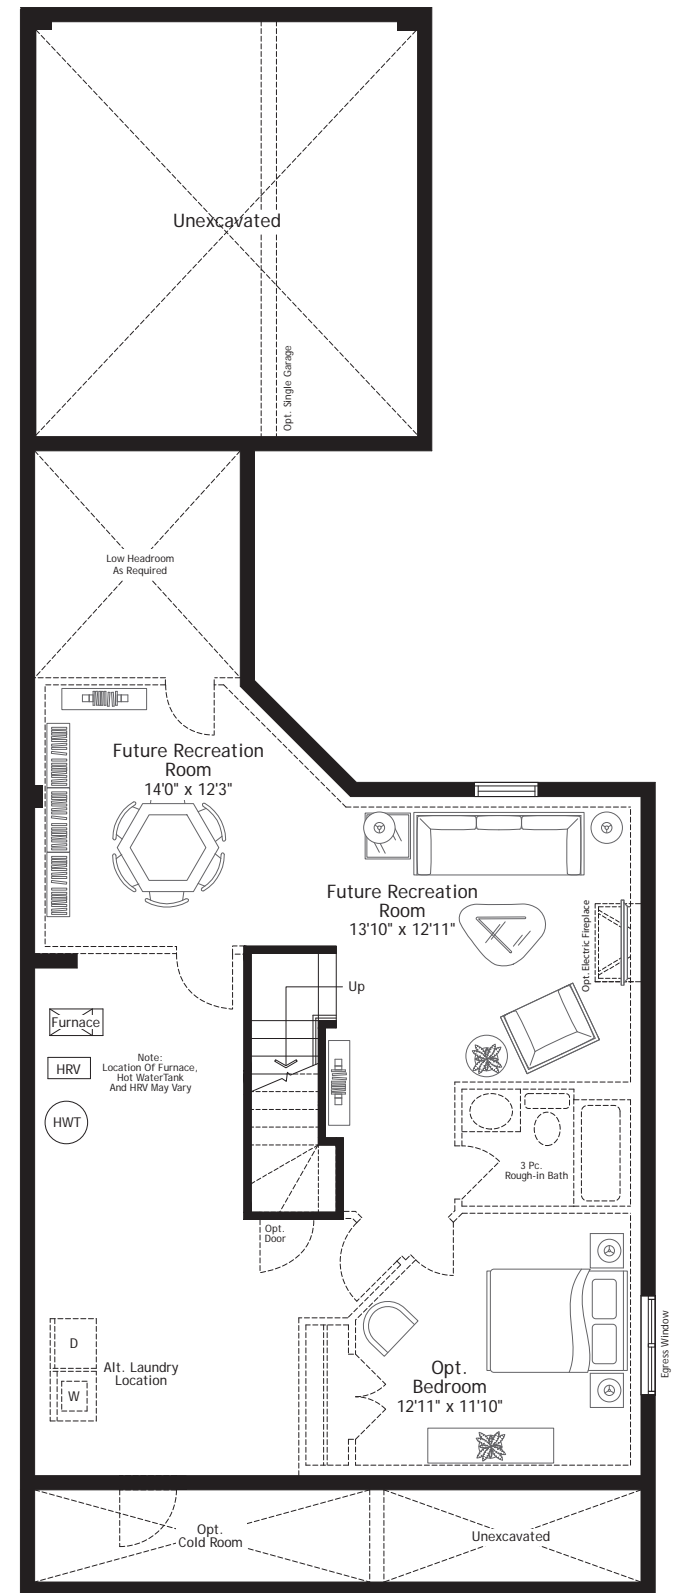

# The Cottonwood

2175 sq.ft.

Artist's Concept

Elev. 'C'

Artist's Concept

Elev. 'V'

Artist's Concept

Elev. 'AC'

# The Cottonwood

2175 sq.ft.

In an effort to develop a better product, Mason Homes reserves the right to change dimensions, elevations, specifications, materials, design and prices without notice or obligations. Window sizes and styles may vary based on elevation. These drawings may reflect some exterior upgrades. Please see your sales consultant for details. Actual usable space may vary from the stated floor area. E.&O.E. April 2019.