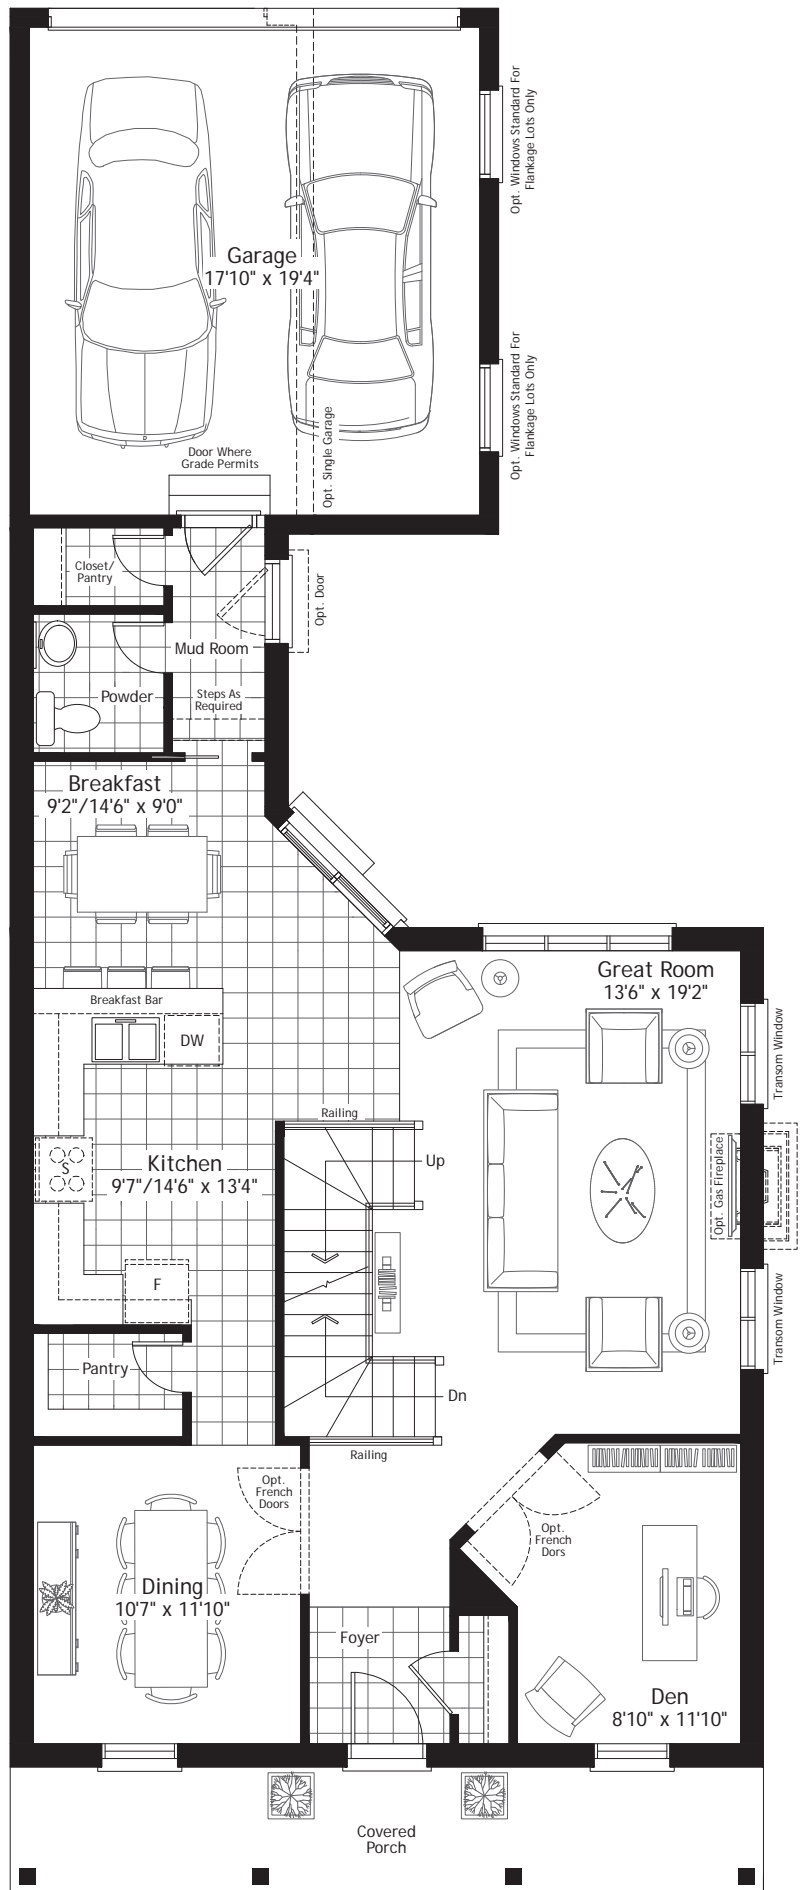

# The Cottonwood

2175 sq.ft.

Artist's Concept

Elev. 'C'

Artist's Concept

Elev. 'V'

Artist's Concept

Elev. 'AC'

# The Cottonwood

2175 sq.ft.

In an effort to develop a better product, Mason Homes reserves the right to change dimensions, elevations, specifications, materials, design and prices without notice or obligations. Window sizes and styles may vary based on elevation. These drawings may reflect some exterior upgrades. Please see your sales consultant for details. Actual usable space may vary from the stated floor area. E.&O.E. April 2019.