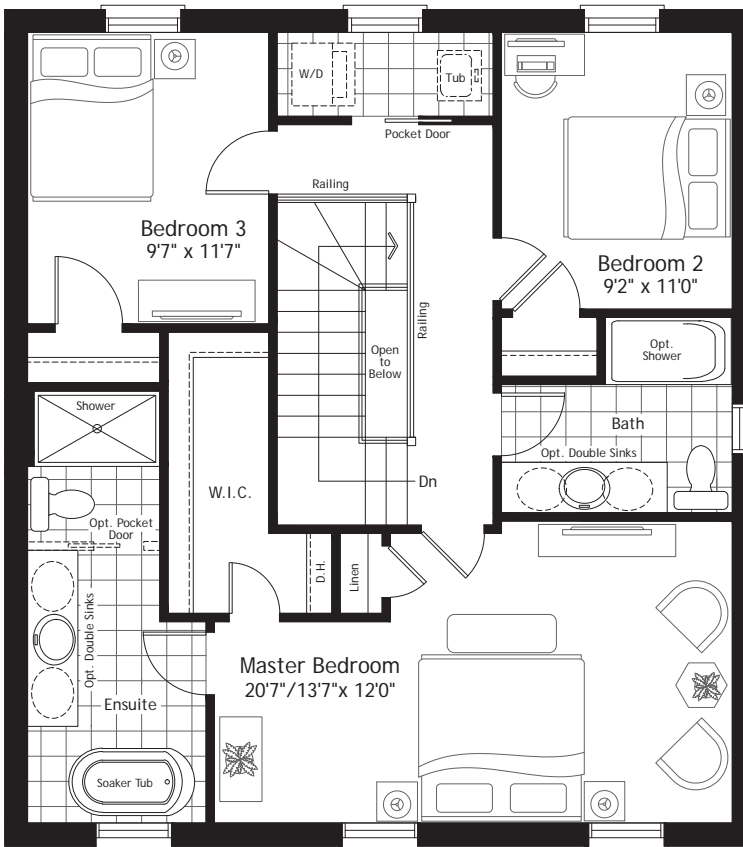

# The Cottonwood

2175 sq.ft.

Artist's Concept

Elev. 'C'

Artist's Concept

Elev. 'V'

Artist's Concept

Elev. 'AC'

# The Cottonwood

2175 sq.ft.

In an effort to develop a better product, Mason Homes reserves the right to change dimensions, elevations, specifications, materials, design and prices without notice or obligations. Window sizes and styles may vary based on elevation. These drawings may reflect some exterior upgrades. Please see your sales consultant for details. Actual usable space may vary from the stated floor area. E.&O.E. April 2019.