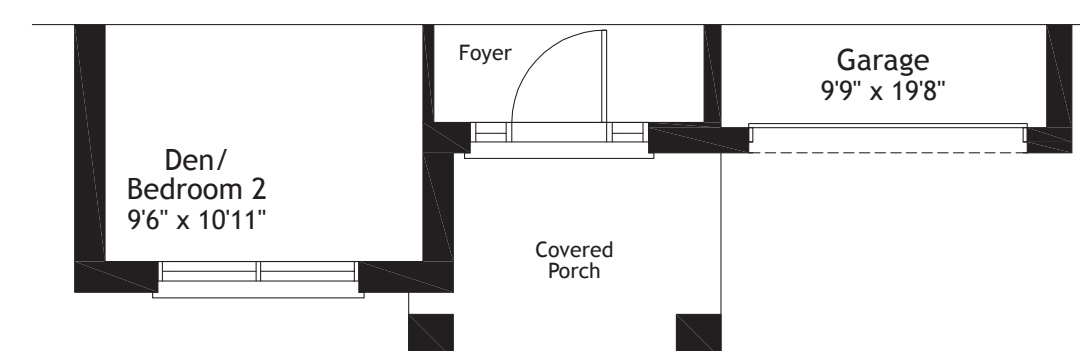

Opt. 2nd Bath

Walkout Basement Layout

Basement Elev. C & AC

Main Floor Elev. C

Opt. Loft Plan

Basement Elev. V

Main Elev. V

Main Elev. AC

Optional Finished Basement
Approx. 630 sq.ft.
A finished basement offers the additional space you need for such lifestyle uses as a recreation/exercise room, storage or an additional bed or bathroom. Optional cold rooms are also available in some models.