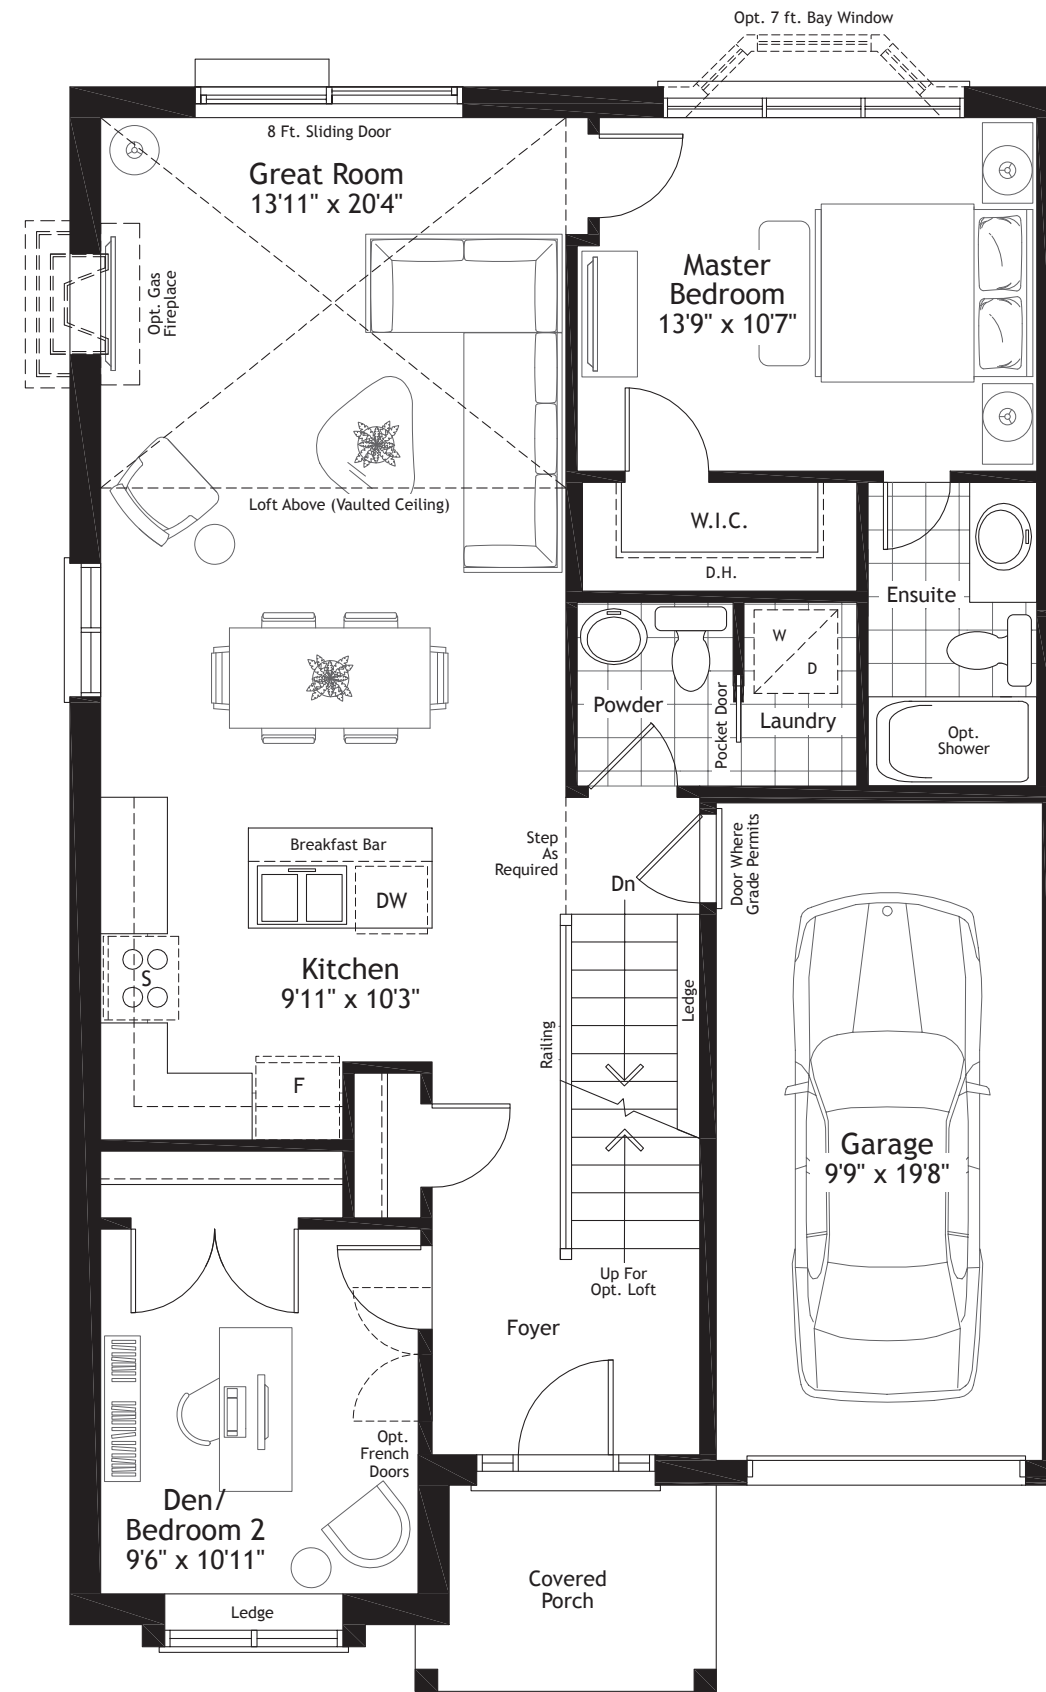

Opt. 2nd Bath

Walkout Basement Layout

Basement Elev. C & AC

Main Floor Elev. C

Opt. Loft Plan

Basement Elev. V

Main Elev. V

Main Elev. AC

Optional Finished Basement
Approx. 630 sq.ft.
A finished basement offers the additional space you need for such lifestyle uses as a recreation/exercise room, storage or an additional bed or bathroom. Optional cold rooms are also available in some models.

HICKORY