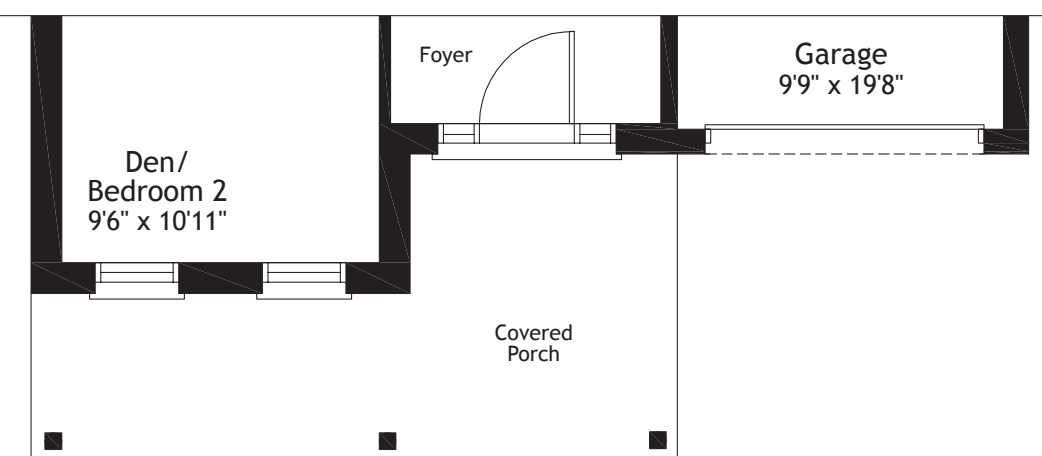

Opt. 2nd Bath

Walkout Basement Layout

Basement Elev. C & AC

Main Floor Elev. C

Opt. Loft Plan

Basement Elev. V

Main Elev. V

Main Elev. AC

Optional Finished Basement
Approx. 630 sq.ft.
A finished basement offers the additional space you need for such lifestyle uses as a recreation/exercise room, storage or an additional bed or bathroom. Optional cold rooms are also available in some models.