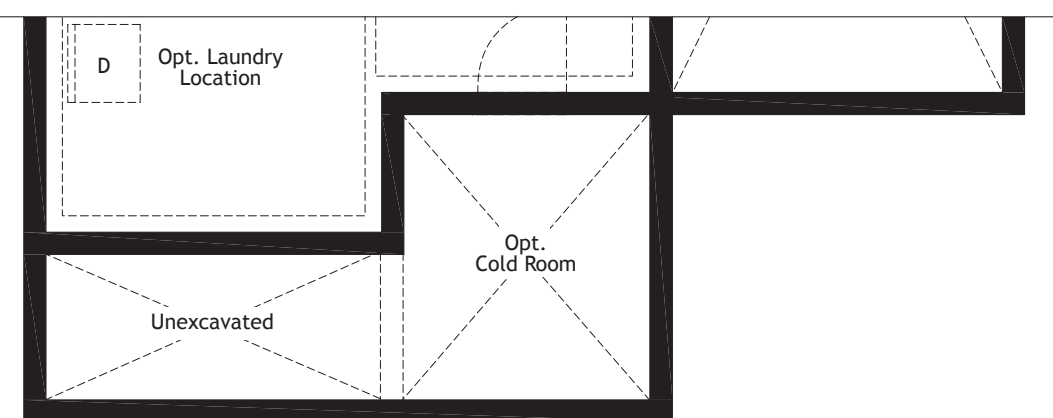

Opt. 2nd Bath

Walkout Basement Layout

Basement Elev. C & AC

Main Floor Elev. C

Opt. Loft Plan

Basement Elev. V

Main Elev. V

Main Elev. AC

Optional Finished Basement
Approx. 630 sq.ft.
A finished basement offers the additional space you need for such lifestyle uses as a recreation/exercise room, storage or an additional bed or bathroom. Optional cold rooms are also available in some models.