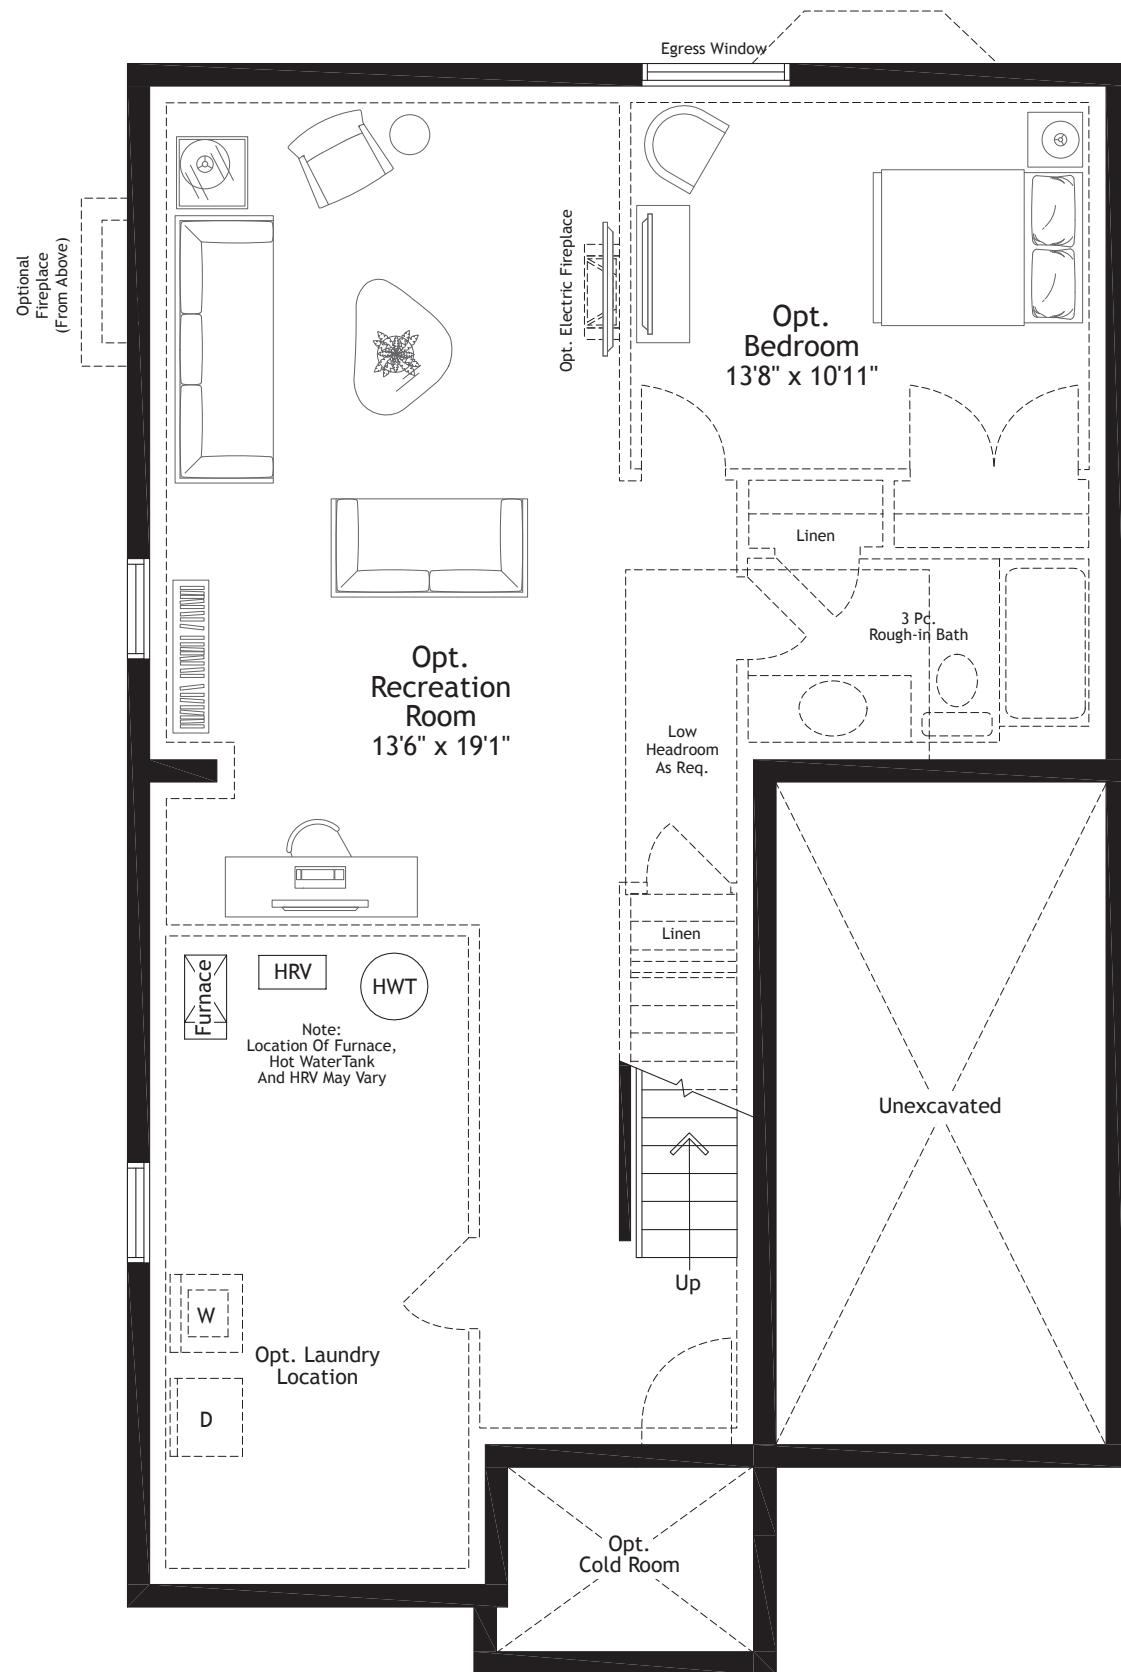

Opt. 2nd Bath

Walkout Basement Layout

Basement Elev. C & AC

Main Floor Elev. C

Opt. Loft Plan

Basement Elev. V

Main Elev. V

Main Elev. AC

Optional Finished Basement
Approx. 630 sq.ft.
A finished basement offers the additional space you need for such lifestyle uses as a recreation/exercise room, storage or an additional bed or bathroom. Optional cold rooms are also available in some models.

HICKORY