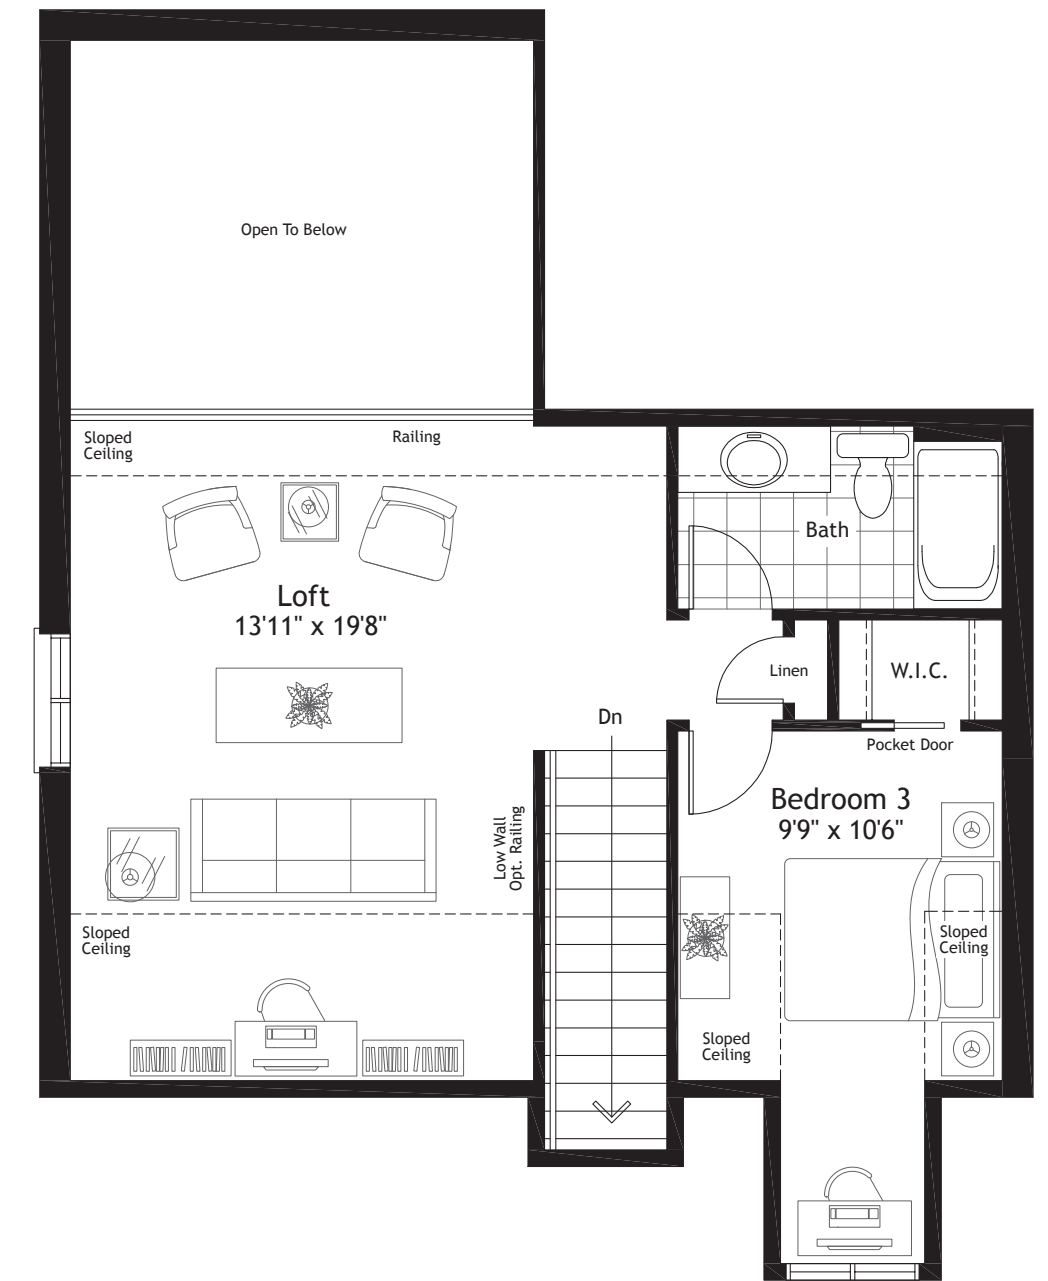

Opt. 2nd Bath

Walkout Basement Layout

Basement Elev. C & AC

Main Floor Elev. C

Opt. Loft Plan

Basement Elev. V

Main Elev. V

Main Elev. AC

Optional Finished Basement
Approx. 630 sq.ft.
A finished basement offers the additional space you need for such lifestyle uses as a recreation/exercise room, storage or an additional bed or bathroom. Optional cold rooms are also available in some models.

HICKORY