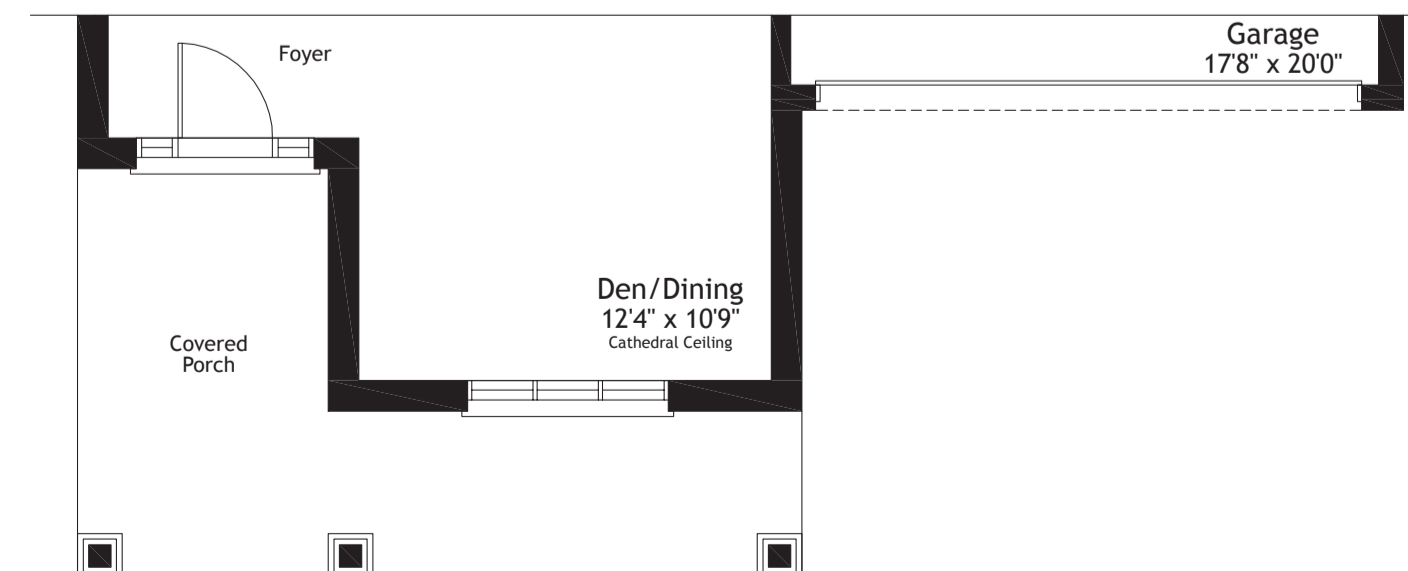

Walkout Basement Layout

Basement Elev. C

Basement Elev. V & AC

Optional Finished Basement
 Approx. 1021 sq.ft.
 A finished basement offers the additional space you need for such lifestyle uses as a recreation/exercise room, storage or an additional bed or bathroom. Optional cold rooms are also available in some models.

LANCASTER

Main Floor Elev. C

Main Floor Elev. V

Main Floor Elev. AC

Opt. Loft Floor