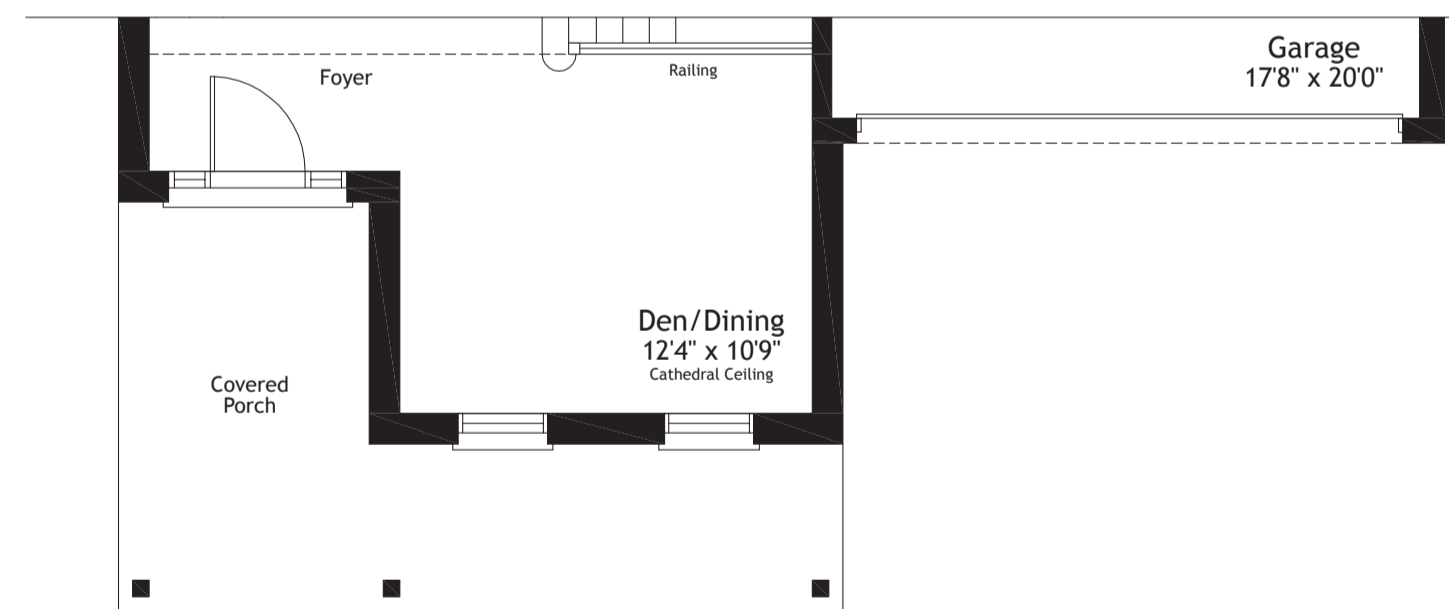

Walkout Basement Layout

Basement Elev. C

Basement Elev. V & AC

Optional Finished Basement
 Approx. 1021 sq.ft.
 A finished basement offers the additional space you need for such lifestyle uses as a recreation/exercise room, storage or an additional bed or bathroom. Optional cold rooms are also available in some models.

LANCASTER

Main Floor Elev. C

Main Floor Elev. V

Main Floor Elev. AC

Opt. Loft Floor