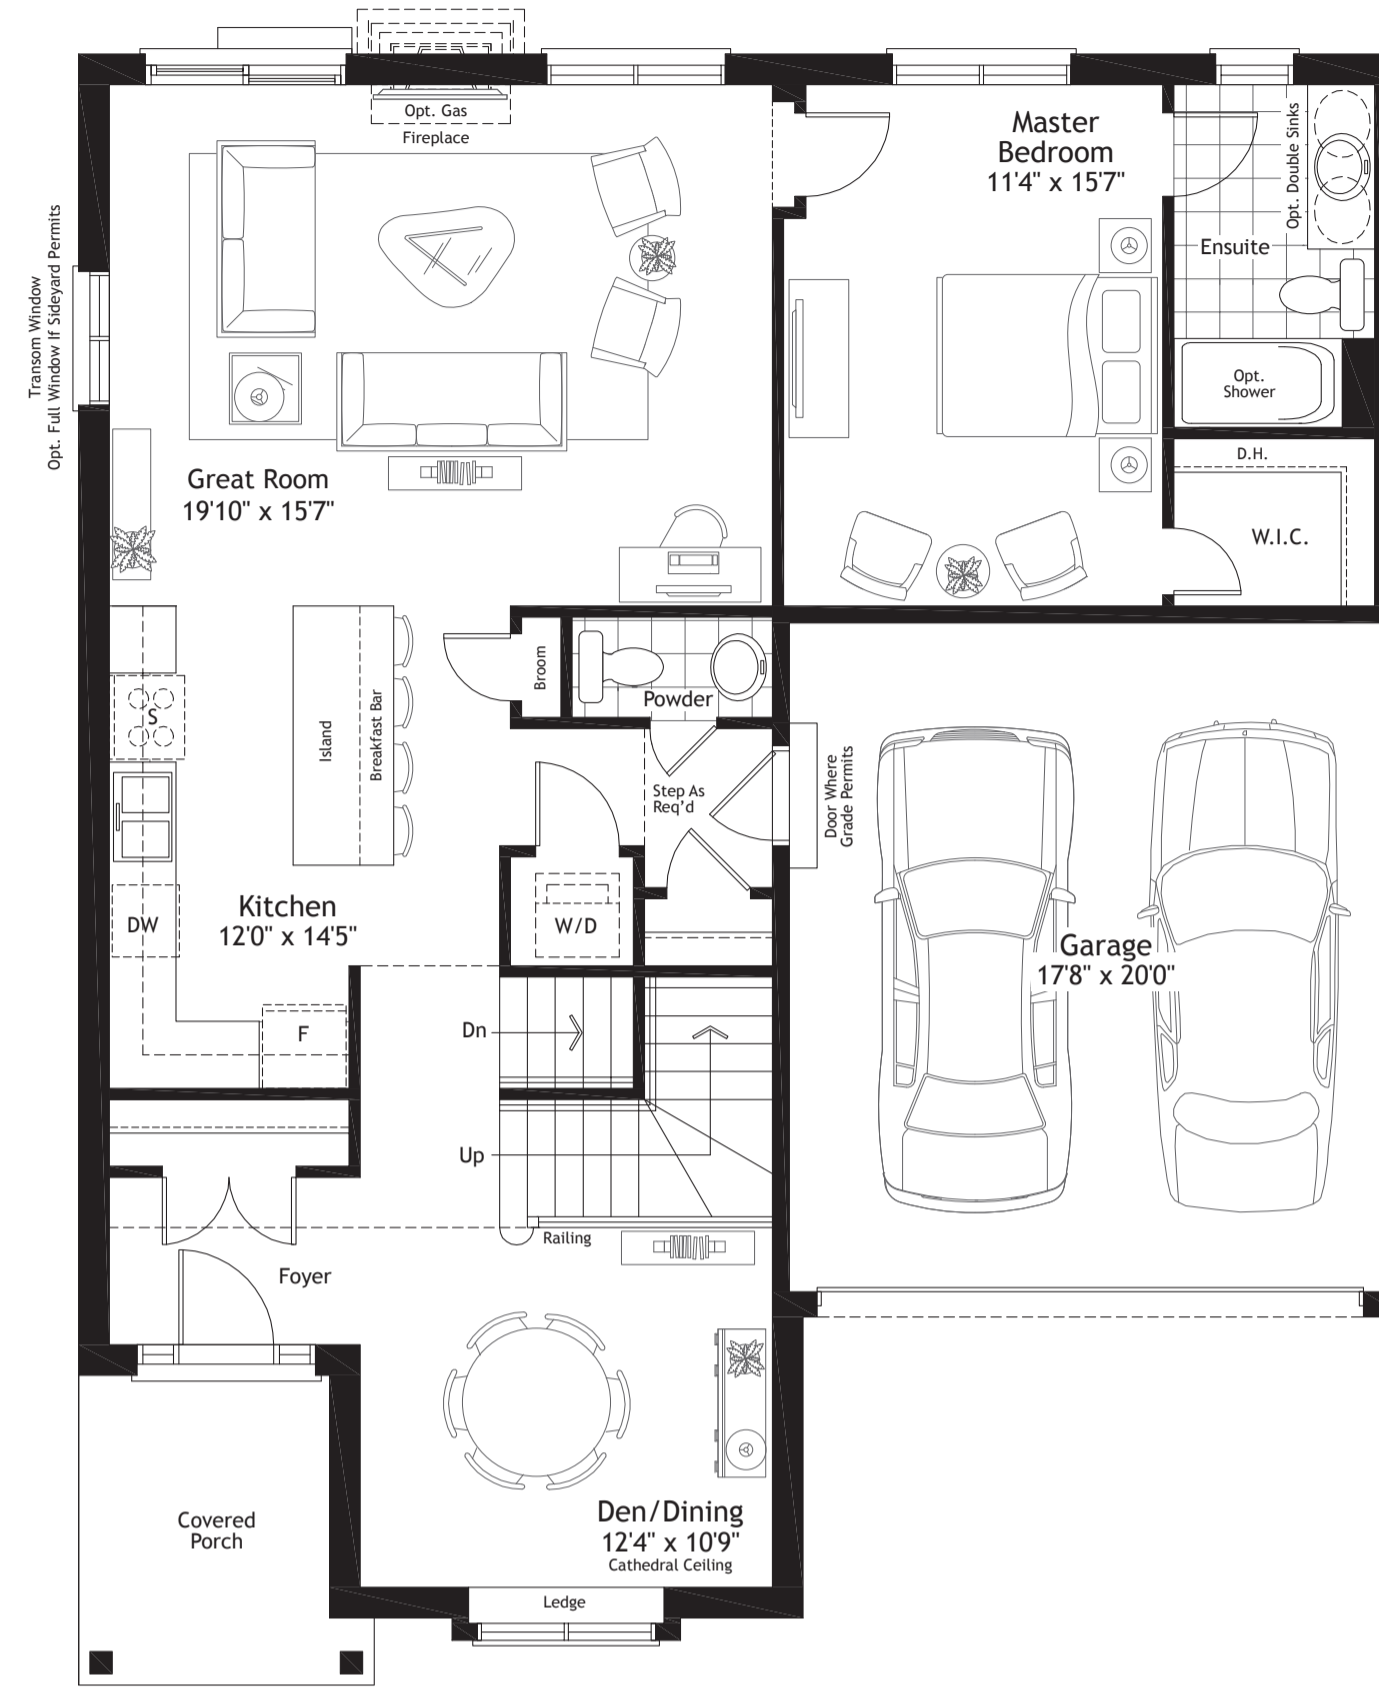

Walkout Basement Layout

Basement Elev. C

Basement Elev. V & AC

Optional Finished Basement
 Approx. 1021 sq.ft.
 A finished basement offers the additional space you need for such lifestyle uses as a recreation/exercise room, storage or an additional bed or bathroom. Optional cold rooms are also available in some models.

LANCASTER

Main Floor Elev. C

Main Floor Elev. V

Main Floor Elev. AC

Opt. Loft Floor