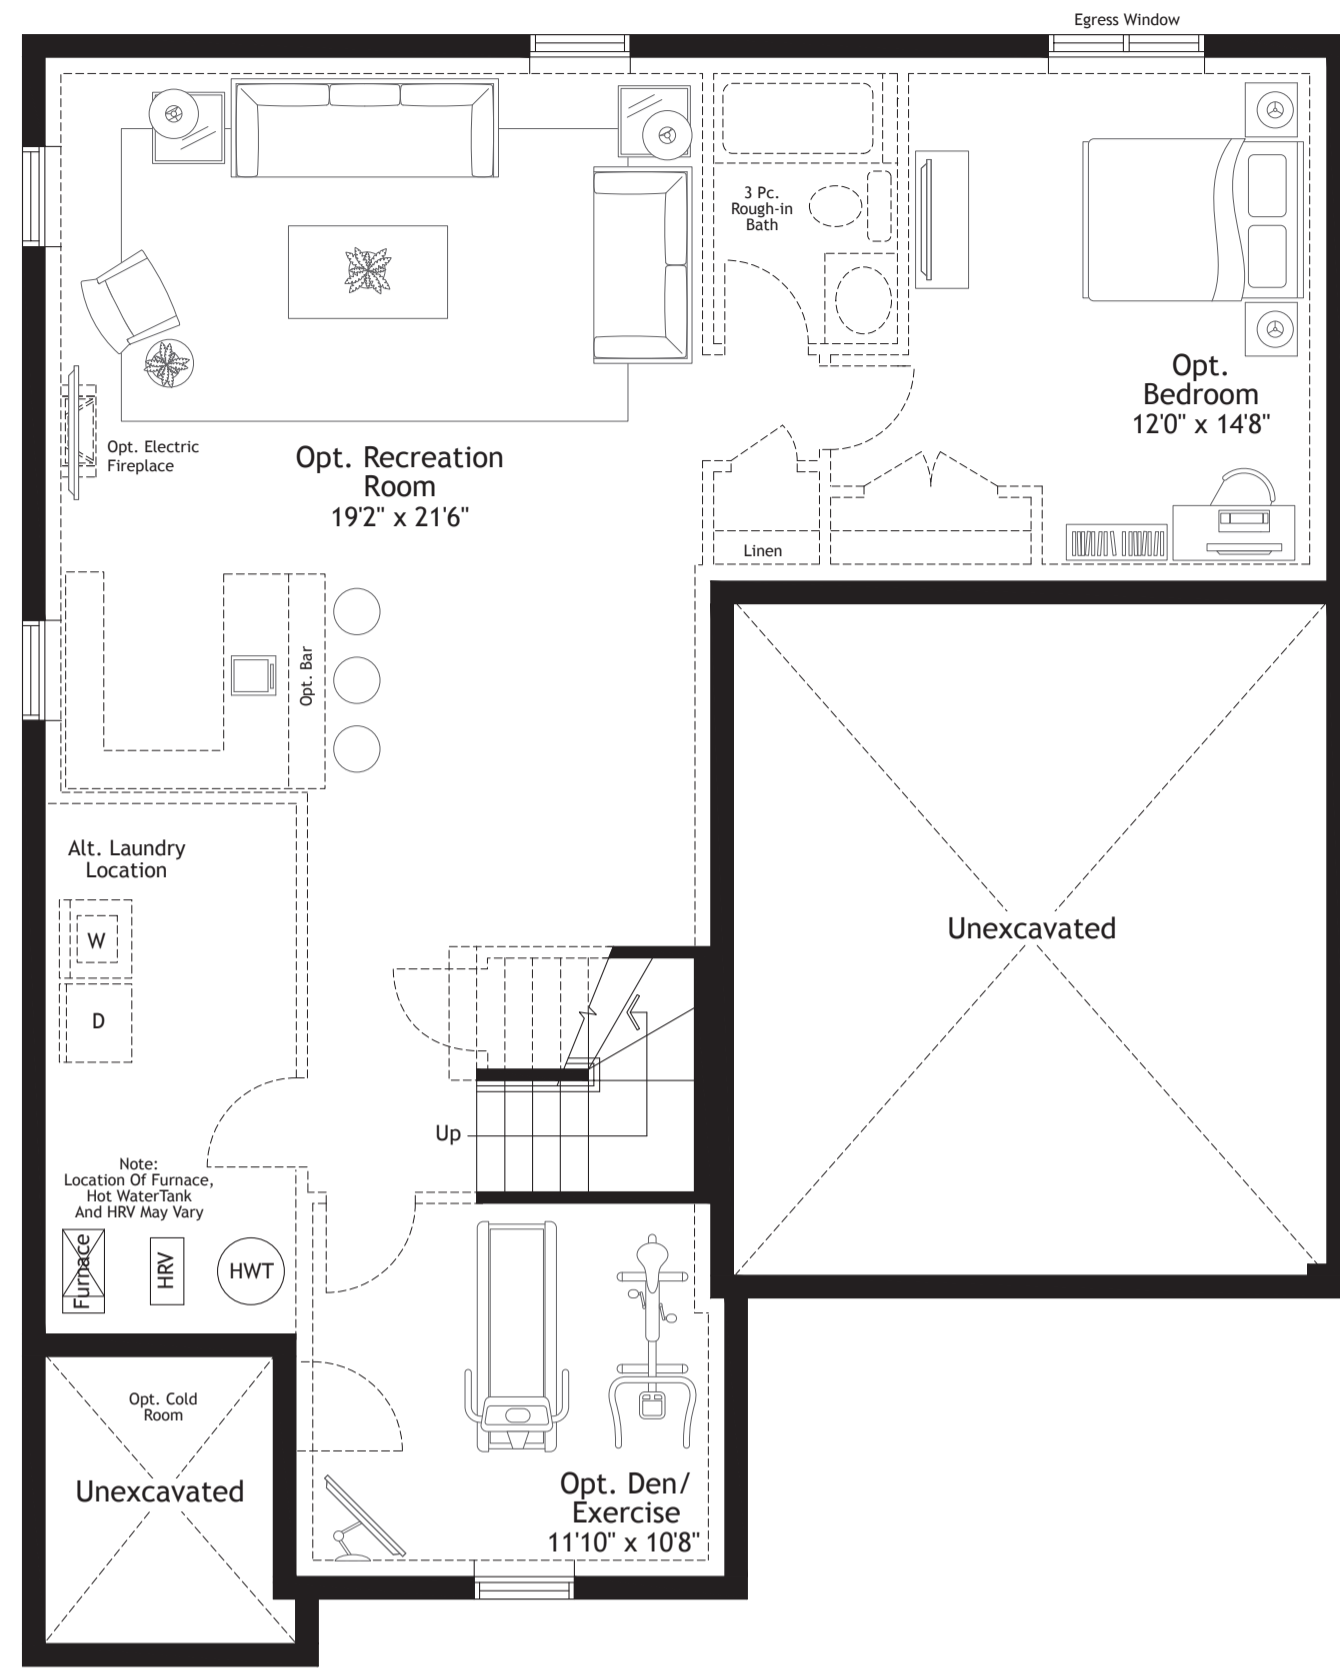

Walkout Basement Layout

Basement Elev. C

Basement Elev. V & AC

Optional Finished Basement
 Approx. 1021 sq.ft.
 A finished basement offers the additional space you need for such lifestyle uses as a recreation/exercise room, storage or an additional bed or bathroom. Optional cold rooms are also available in some models.

LANCASTER

Main Floor Elev. C

Main Floor Elev. V

Main Floor Elev. AC

Opt. Loft Floor