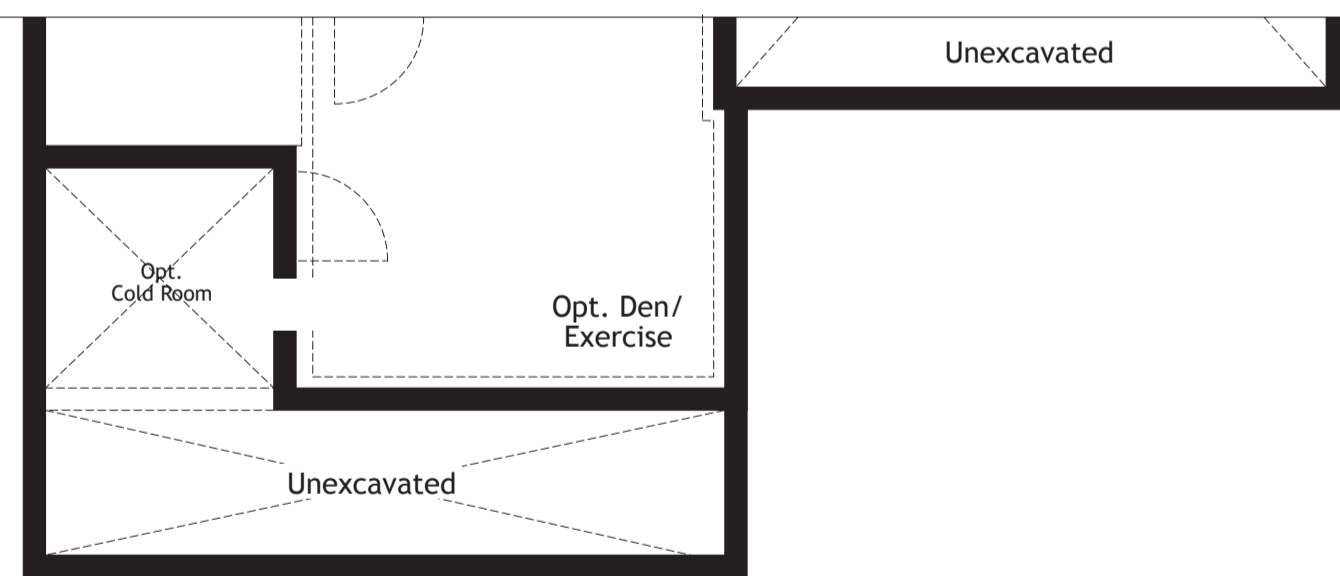

Walkout Basement Layout

Basement Elev. C

Basement Elev. V & AC

Optional Finished Basement
 Approx. 1021 sq.ft.
 A finished basement offers the additional space you need for such lifestyle uses as a recreation/exercise room, storage or an additional bed or bathroom. Optional cold rooms are also available in some models.

LANCASTER

Main Floor Elev. C

Main Floor Elev. V

Main Floor Elev. AC

Opt. Loft Floor