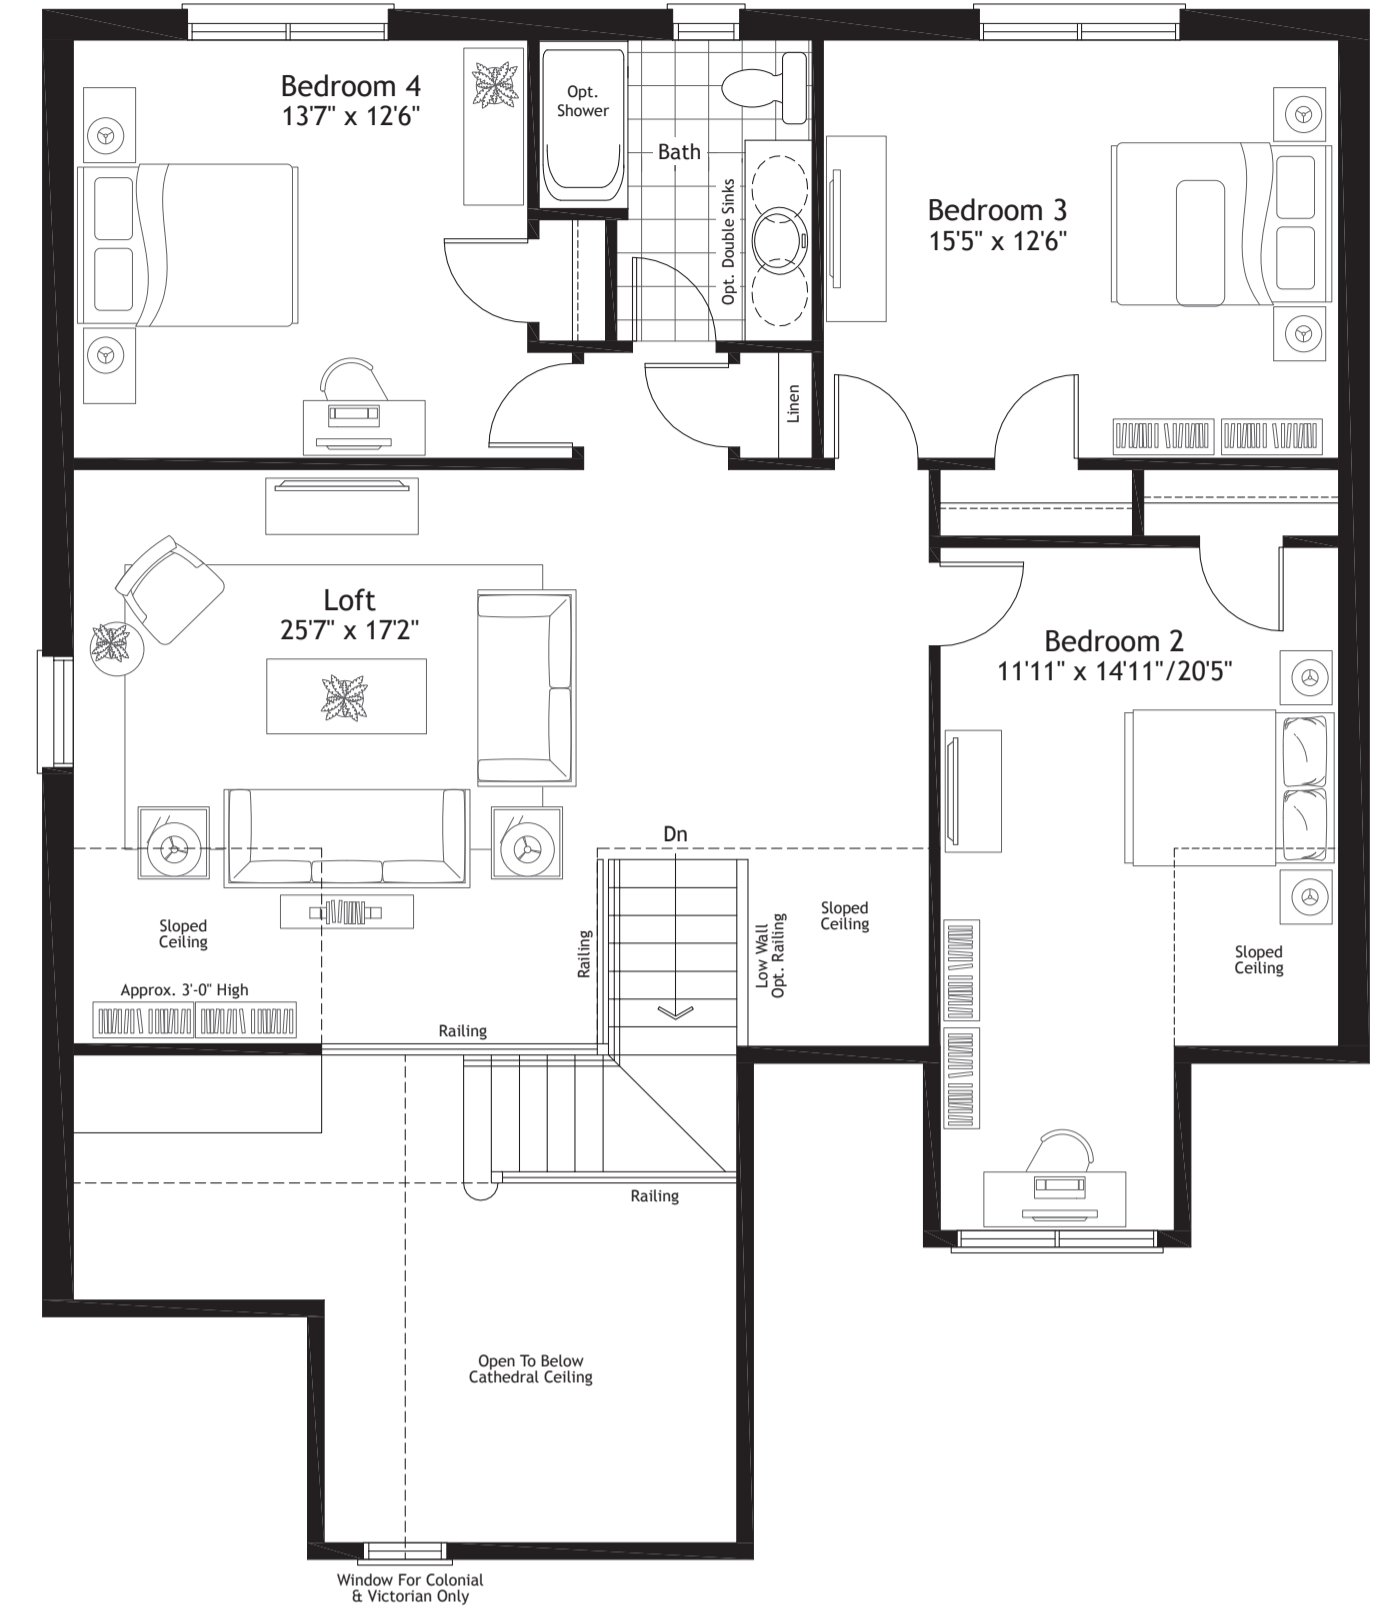

Walkout Basement Layout

Basement Elev. C

Basement Elev. V & AC

Optional Finished Basement
 Approx. 1021 sq.ft.
 A finished basement offers the additional space you need for such lifestyle uses as a recreation/exercise room, storage or an additional bed or bathroom. Optional cold rooms are also available in some models.

LANCASTER

Main Floor Elev. C

Main Floor Elev. V

Main Floor Elev. AC

Opt. Loft Floor