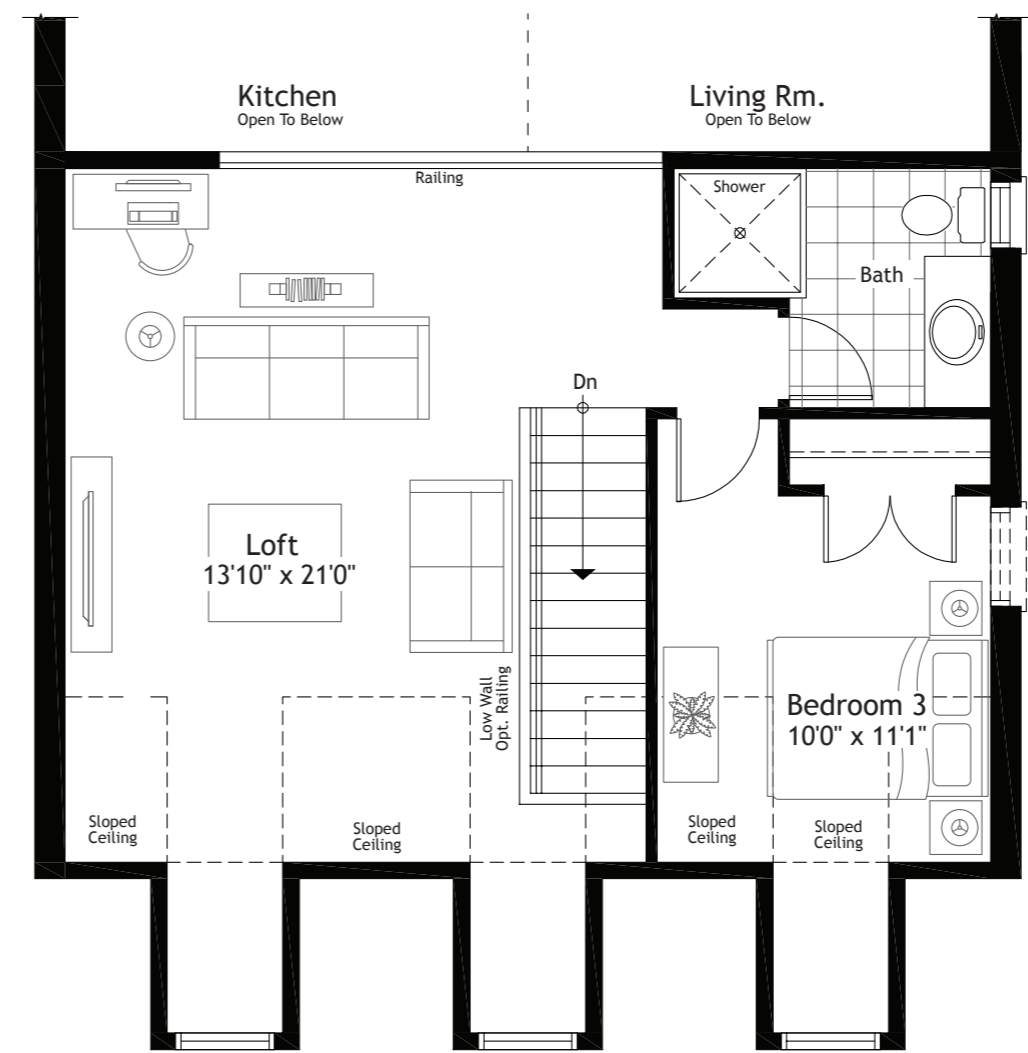

The Oakwood

2070/2139 sq.ft. Bungalow Loft

Bungalow 1413 sq.ft.

Artist's Concept

Elev. 'C'

Artist's Concept

Elev. 'V'

Artist's Concept

# The Oakwood

1413 sq.ft. Bungalow

Artist's Concept

Elev. 'C'

Elev. 'V'

Artist's Concept

Elev. 'AC'

Basement Elev. C & V

Oakwood

Elev. AC

Optional Finished Basement  
Approx. 1024 sq.ft.

A finished basement offers the additional space you need for such lifestyle uses as a recreation/exercise room, storage or an additional bed or bathroom. Optional cold rooms are also available in some models.

Main Floor Elev. C

Main Floor Elev. V

Main Floor Elev. AC

Loft Plan Elev. C

Loft Plan Elev. V & AC