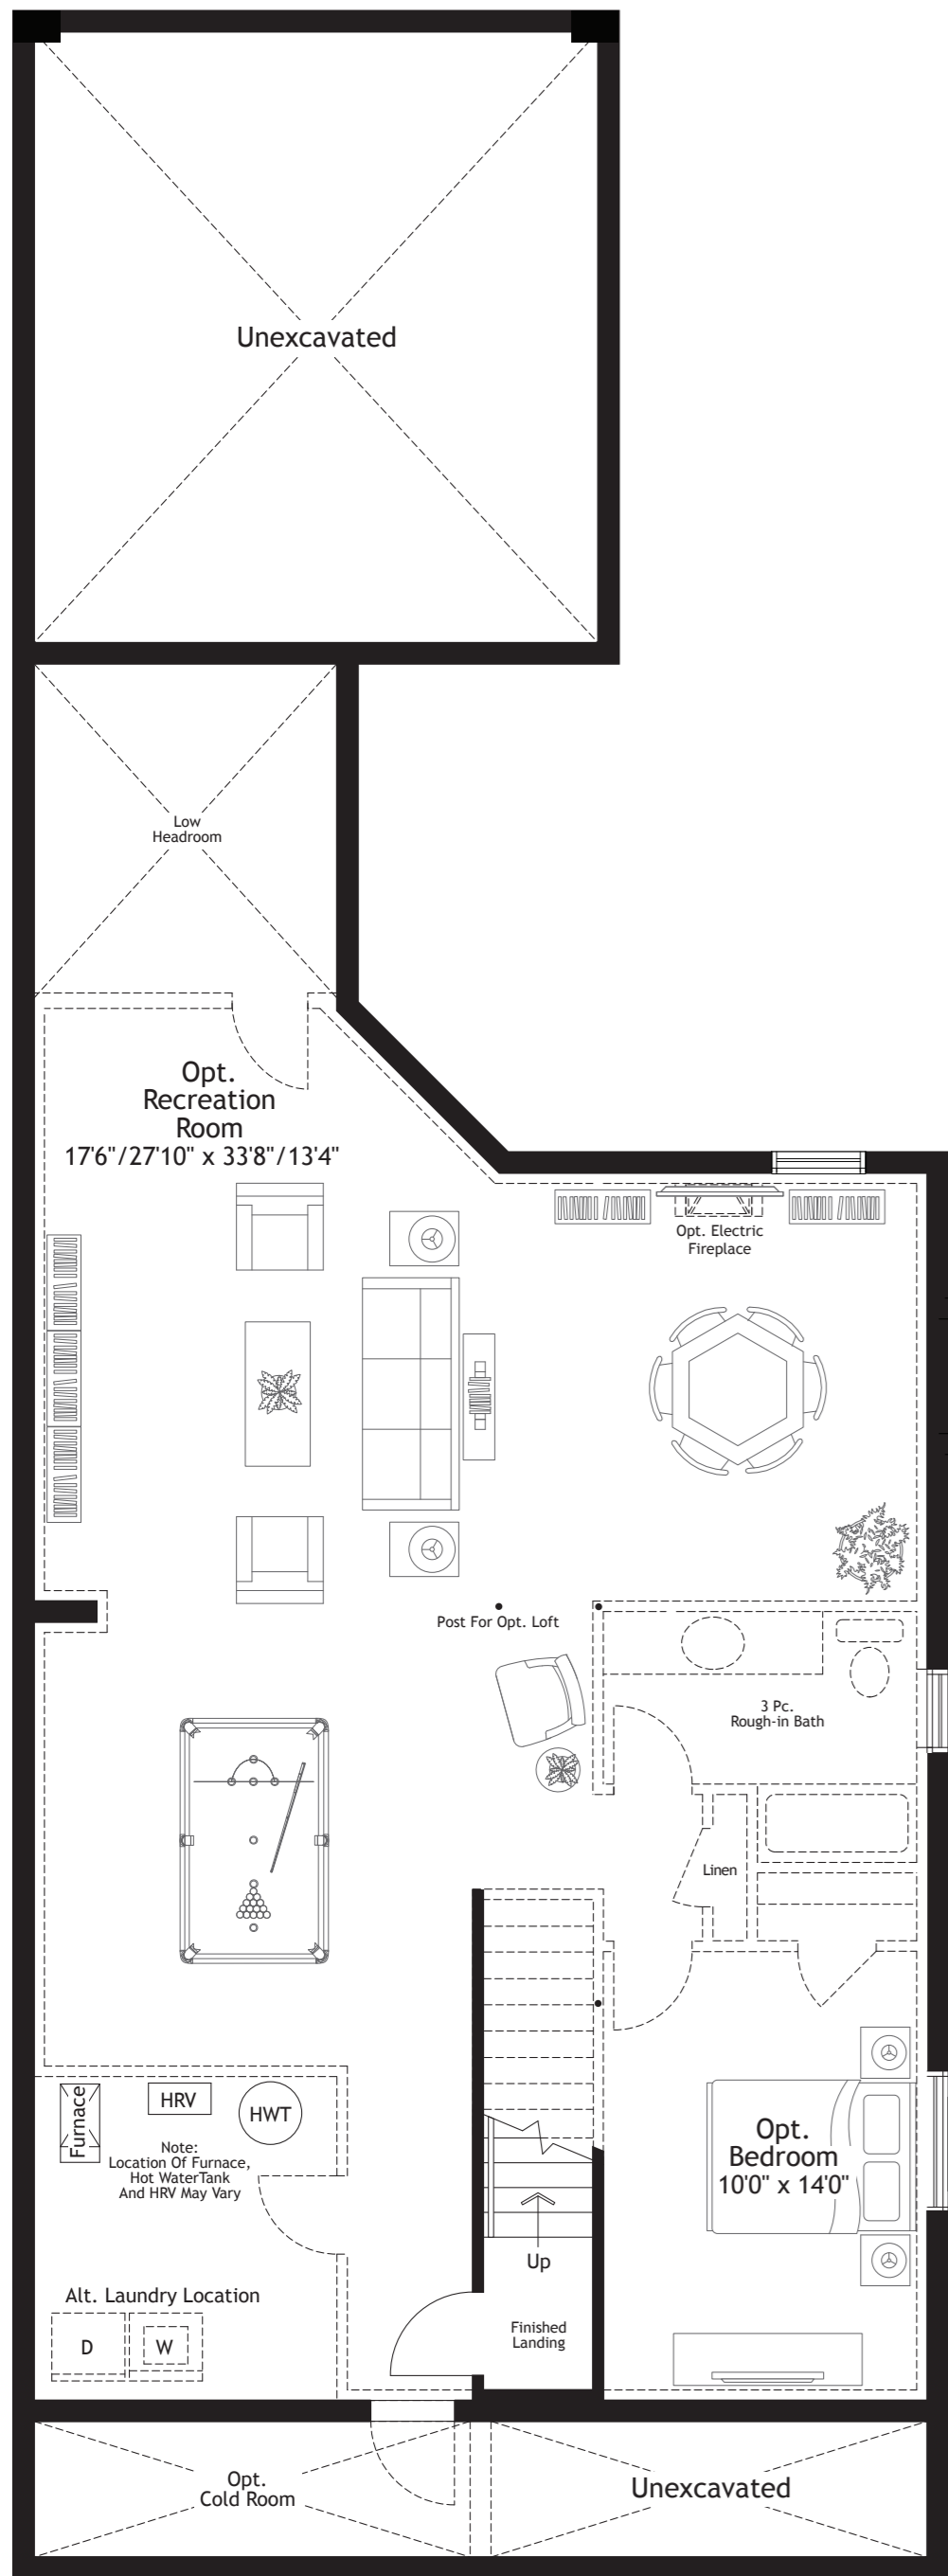

The Oakwood

2070/2139 sq.ft. Bungalow Loft

Bungalow 1413 sq.ft.

Artist's Concept

Elev. 'C'

Artist's Concept

Elev. 'V'

Artist's Concept

# The Oakwood

1413 sq.ft. Bungalow

Artist's Concept

Elev. 'C'

Elev. 'V'

Artist's Concept

Elev. 'AC'

Basement Elev. C & V

Oakwood

Elev. AC

Optional Finished Basement  
Approx. 1024 sq.ft.

A finished basement offers the additional space you need for such lifestyle uses as a recreation/exercise room, storage or an additional bed or bathroom. Optional cold rooms are also available in some models.

Main Floor Elev. C

Main Floor Elev. V

Main Floor Elev. AC

Loft Plan Elev. C

Loft Plan Elev. V & AC