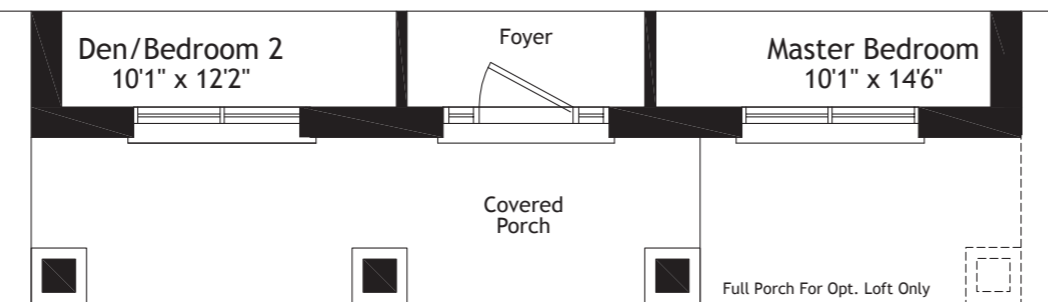

The Oakwood

2070/2139 sq.ft. Bungalow Loft

Bungalow 1413 sq.ft.

Artist's Concept

Elev. 'C'

Artist's Concept

Elev. 'V'

Artist's Concept

# The Oakwood

1413 sq.ft. Bungalow

Artist's Concept

Elev. 'C'

Elev. 'V'

Artist's Concept

Elev. 'AC'

Basement Elev. C & V

Oakwood

Elev. AC

Optional Finished Basement  
Approx. 1024 sq.ft.

A finished basement offers the additional space you need for such lifestyle uses as a recreation/exercise room, storage or an additional bed or bathroom. Optional cold rooms are also available in some models.

Main Floor Elev. C

Main Floor Elev. V

Main Floor Elev. AC

Loft Plan Elev. C

Loft Plan Elev. V & AC