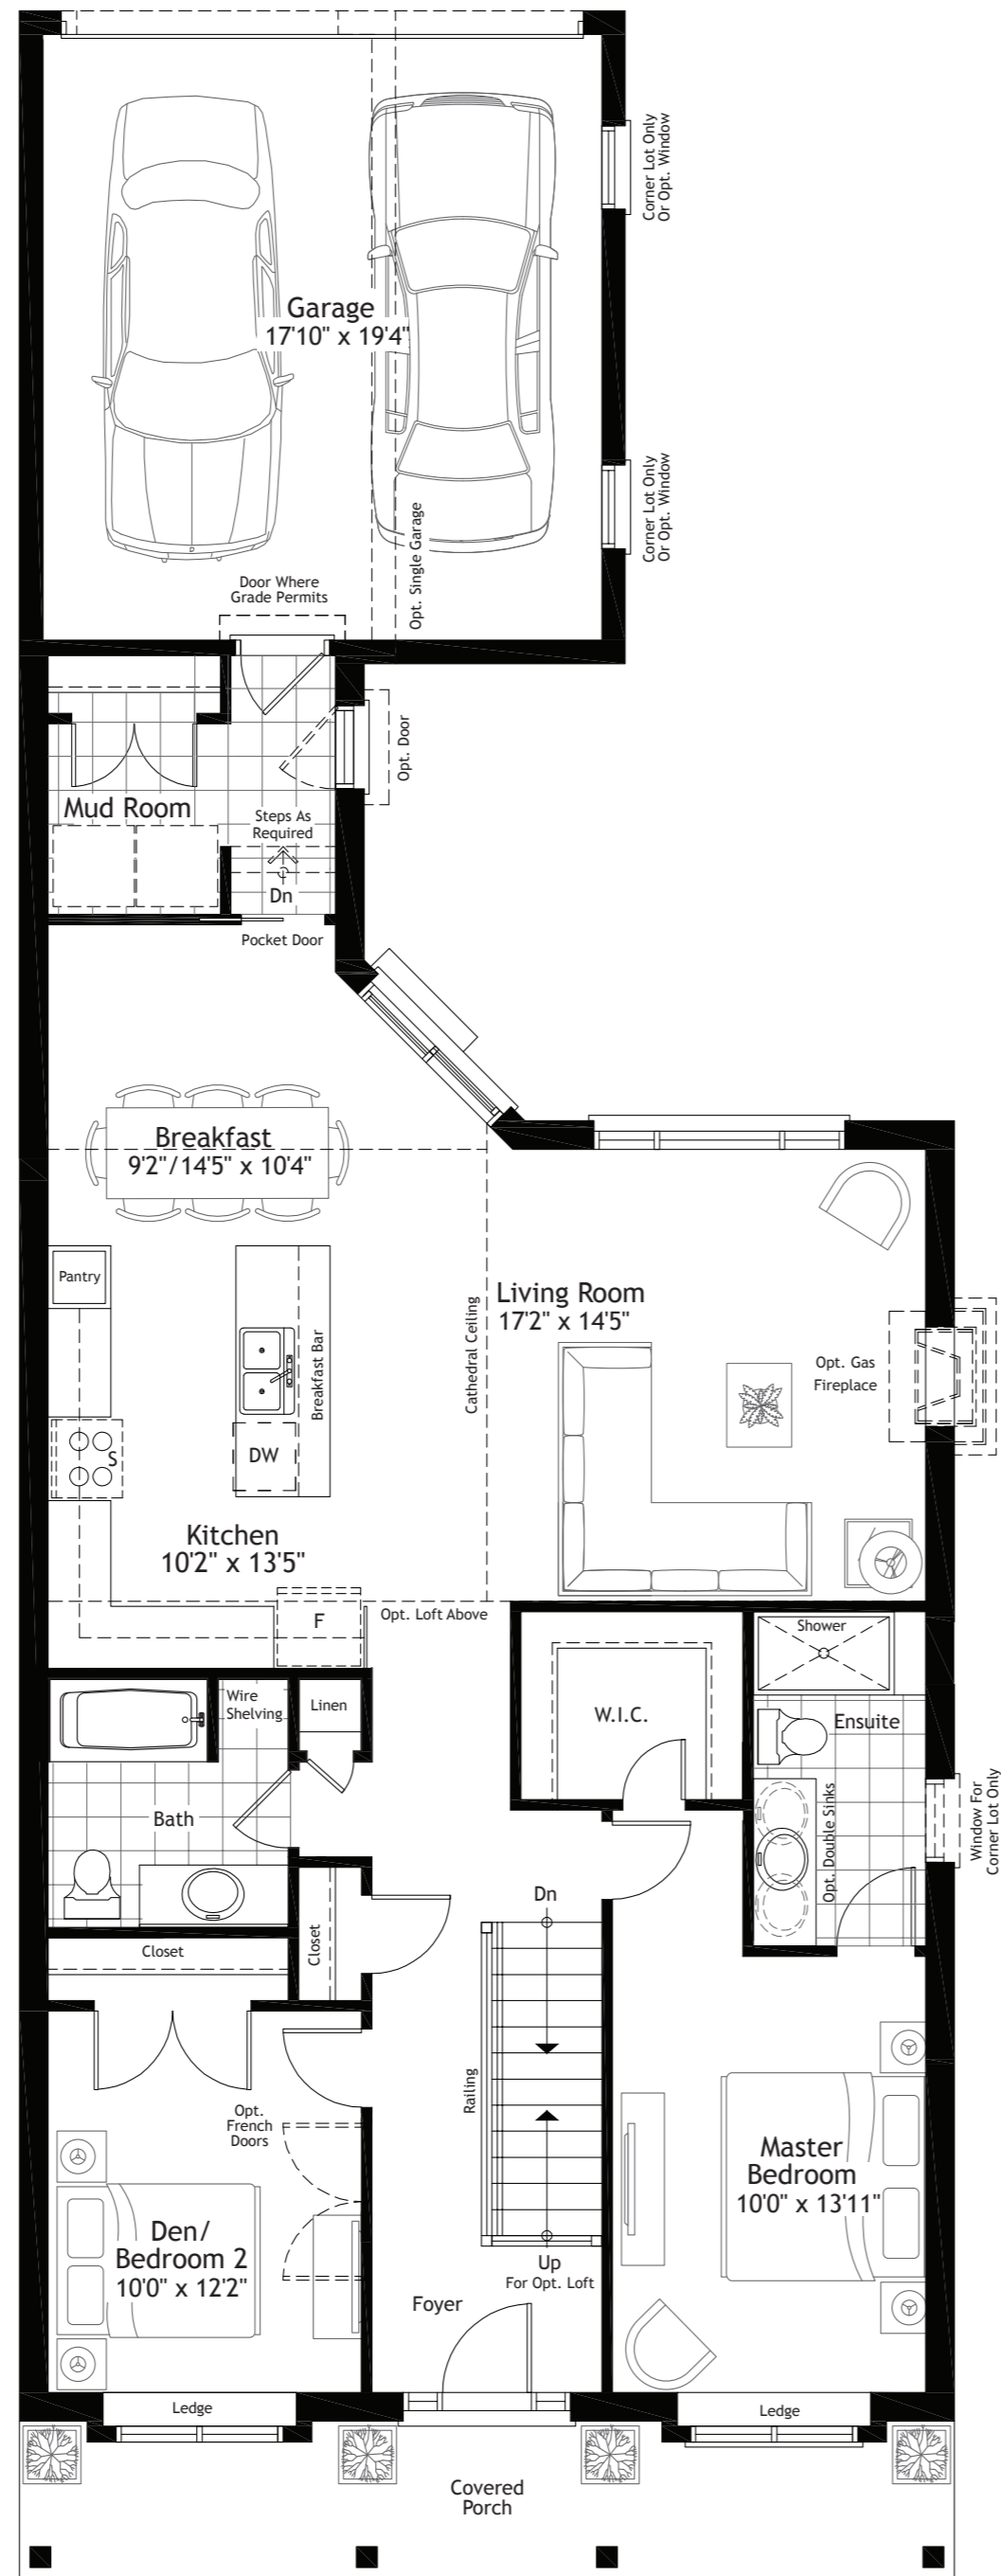

The Oakwood

2070/2139 sq.ft. Bungalow Loft

Bungalow 1413 sq.ft.

Artist's Concept

Elev. 'C'

Artist's Concept

Elev. 'V'

Artist's Concept

# The Oakwood

1413 sq.ft. Bungalow

Artist's Concept

Elev. 'C'

Elev. 'V'

Artist's Concept

Elev. 'AC'

Basement Elev. C & V

Oakwood

Elev. AC

Optional Finished Basement  
Approx. 1024 sq.ft.

A finished basement offers the additional space you need for such lifestyle uses as a recreation/exercise room, storage or an additional bed or bathroom. Optional cold rooms are also available in some models.

Main Floor Elev. C

Main Floor Elev. V

Main Floor Elev. AC

Loft Plan Elev. C

Loft Plan Elev. V & AC