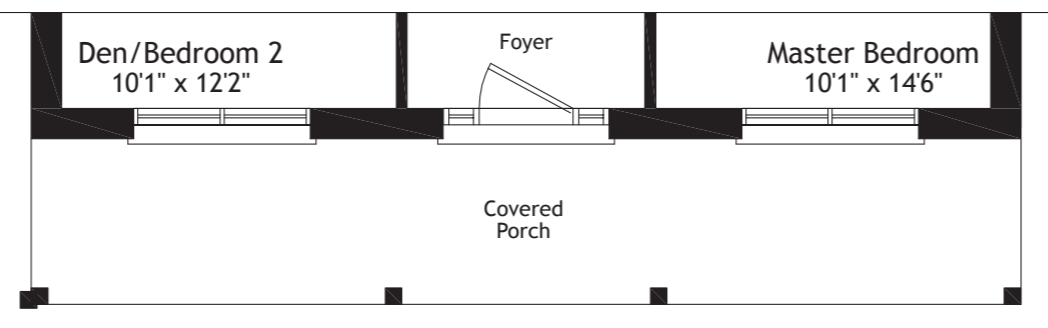

The Oakwood

2070/2139 sq.ft. Bungalow Loft

Bungalow 1413 sq.ft.

Artist's Concept

Elev. 'C'

Artist's Concept

Elev. 'V'

Artist's Concept

# The Oakwood

1413 sq.ft. Bungalow

Artist's Concept

Elev. 'C'

Elev. 'V'

Artist's Concept

Elev. 'AC'

Basement Elev. C & V

Oakwood

Elev. AC

Optional Finished Basement  
Approx. 1024 sq.ft.

A finished basement offers the additional space you need for such lifestyle uses as a recreation/exercise room, storage or an additional bed or bathroom. Optional cold rooms are also available in some models.

Main Floor Elev. C

Main Floor Elev. V

Main Floor Elev. AC

Loft Plan Elev. C

Loft Plan Elev. V & AC