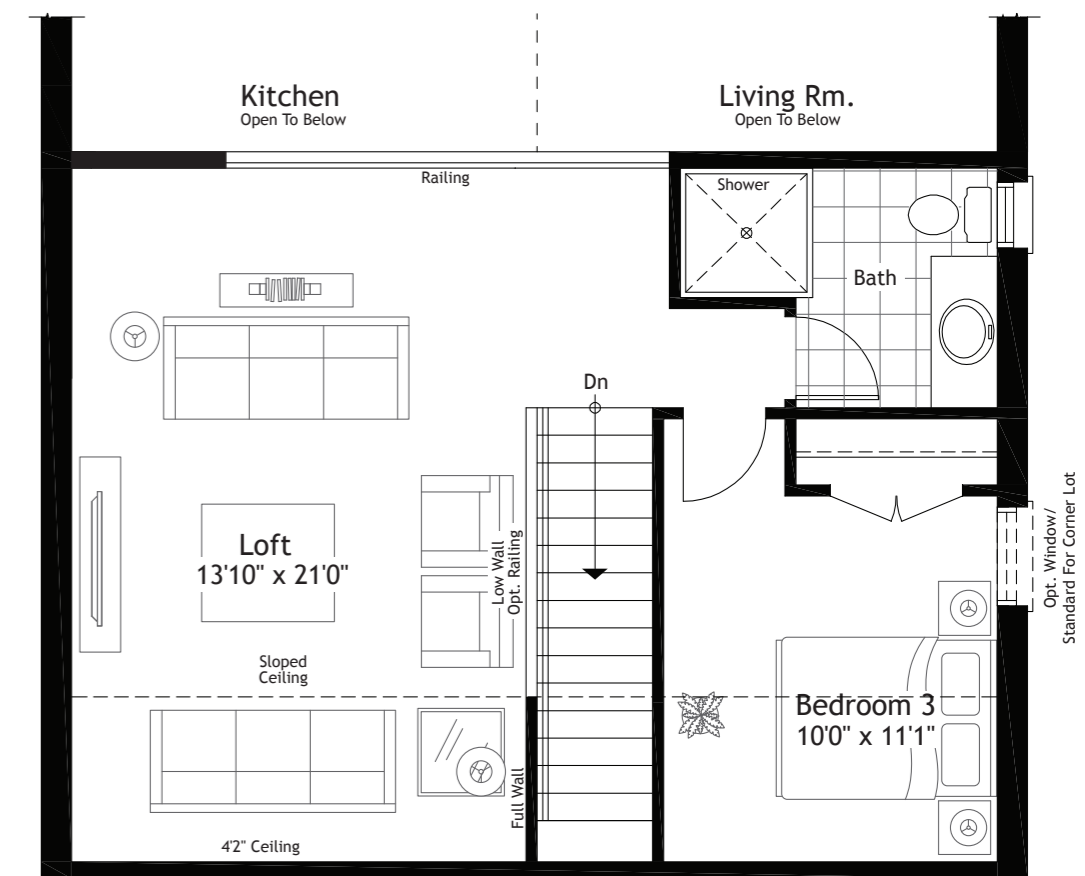

The Oakwood

2070/2139 sq.ft. Bungalow Loft

Bungalow 1413 sq.ft.

Artist's Concept

Elev. 'C'

Artist's Concept

Elev. 'V'

Artist's Concept

# The Oakwood

1413 sq.ft. Bungalow

Artist's Concept

Elev. 'C'

Elev. 'V'

Artist's Concept

Elev. 'AC'

Basement Elev. C & V

Oakwood

Elev. AC

Optional Finished Basement  
Approx. 1024 sq.ft.

A finished basement offers the additional space you need for such lifestyle uses as a recreation/exercise room, storage or an additional bed or bathroom. Optional cold rooms are also available in some models.

Main Floor Elev. C

Main Floor Elev. V

Main Floor Elev. AC

Loft Plan Elev. C

Loft Plan Elev. V & AC