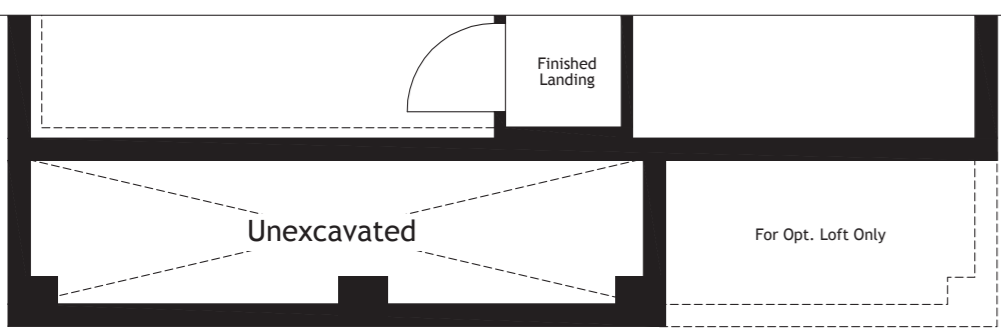

The Oakwood

2070/2139 sq.ft. Bungalow Loft

Bungalow 1413 sq.ft.

Artist's Concept

Elev. 'C'

Artist's Concept

Elev. 'V'

Artist's Concept

# The Oakwood

1413 sq.ft. Bungalow

Artist's Concept

Elev. 'C'

Elev. 'V'

Artist's Concept

Elev. 'AC'

Basement Elev. C & V

Oakwood

Elev. AC

Optional Finished Basement  
Approx. 1024 sq.ft.

A finished basement offers the additional space you need for such lifestyle uses as a recreation/exercise room, storage or an additional bed or bathroom. Optional cold rooms are also available in some models.