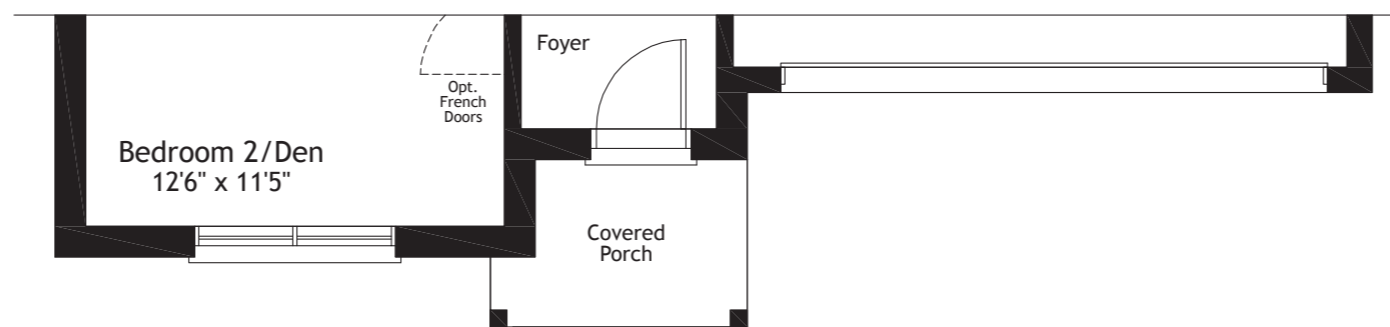

Walkout Basement Layout

Basement

Optional Finished Basement

Approx. 1078 sq.ft.

A finished basement offers the additional space you need for such lifestyle uses as a recreation/excersize room, storage or an additional bed or bathroom. Optional cold rooms are also available in some models.

ROSEDALE

Main Floor
Elev. C

Main Floor
Elev. V

Main Floor
Elev. AC

Opt. Loft