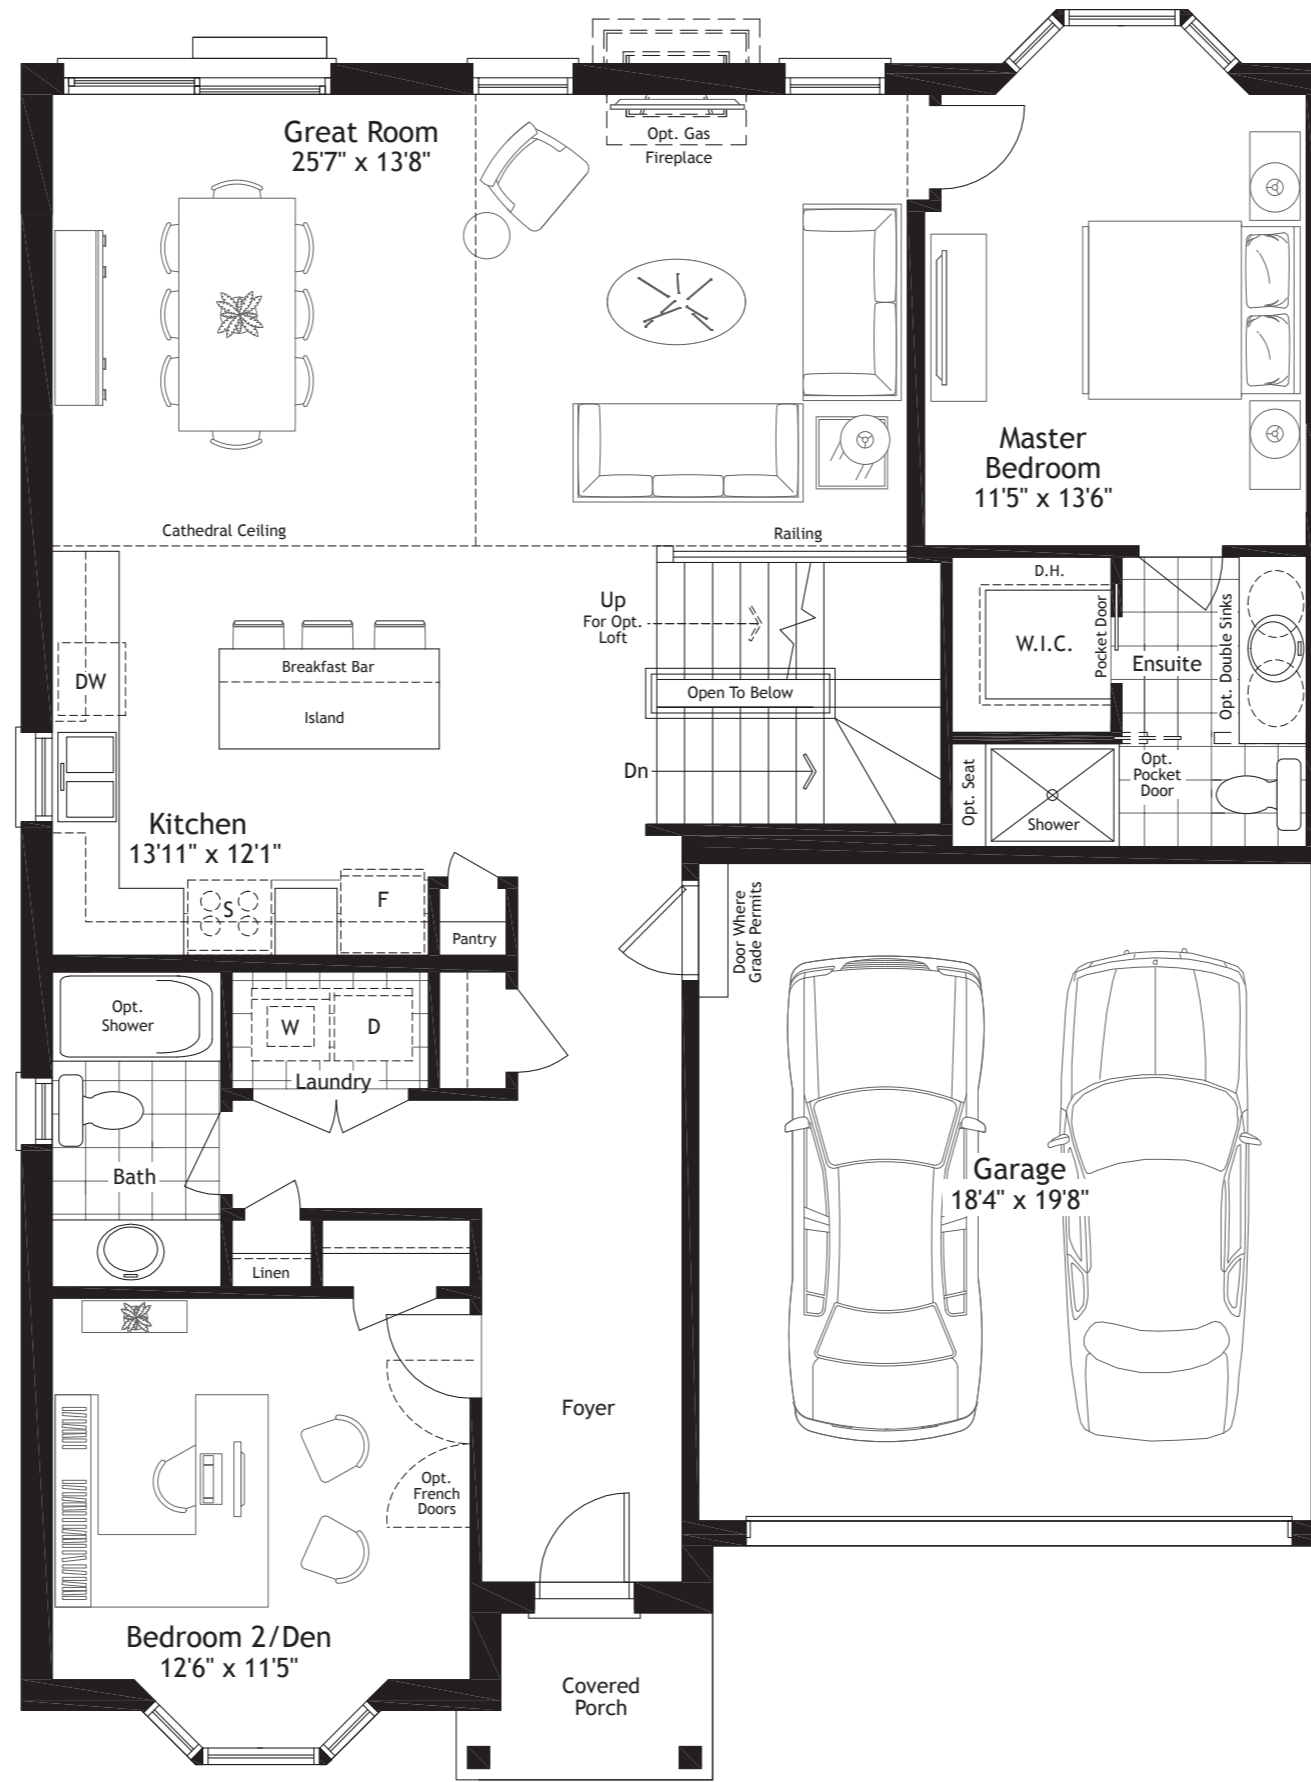

Walkout Basement Layout

Basement

Optional Finished Basement

Approx. 1078 sq.ft.

A finished basement offers the additional space you need for such lifestyle uses as a recreation/excersize room, storage or an additional bed or bathroom. Optional cold rooms are also available in some models.

ROSEDALE

Main Floor
Elev. C

Main Floor
Elev. V

Main Floor
Elev. AC

Opt. Loft