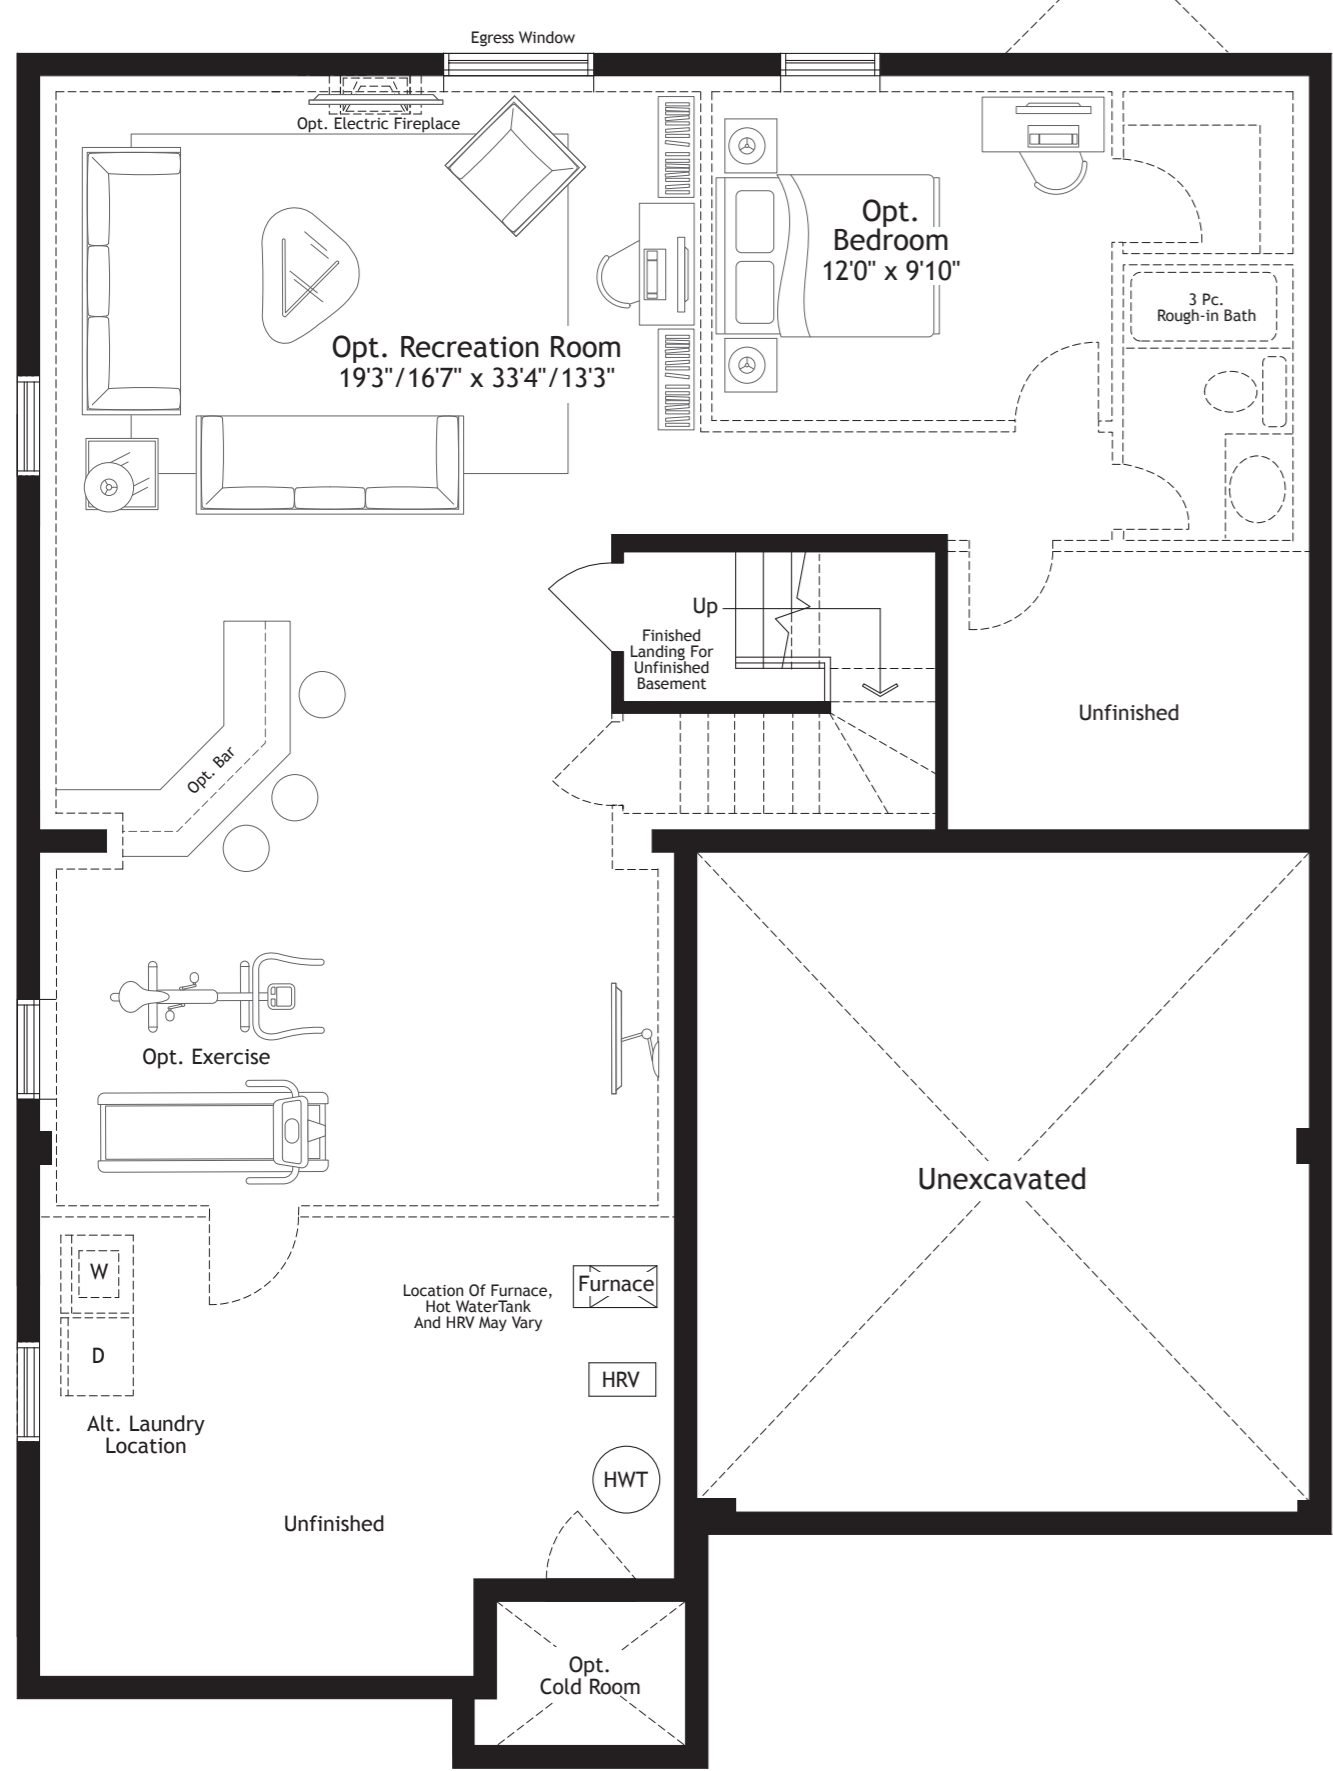

Walkout Basement Layout

Basement

Optional Finished Basement

Approx. 1078 sq.ft.

A finished basement offers the additional space you need for such lifestyle uses as a recreation/excersize room, storage or an additional bed or bathroom. Optional cold rooms are also available in some models.

ROSEDALE

Main Floor
Elev. C

Main Floor
Elev. V

Main Floor
Elev. AC

Opt. Loft