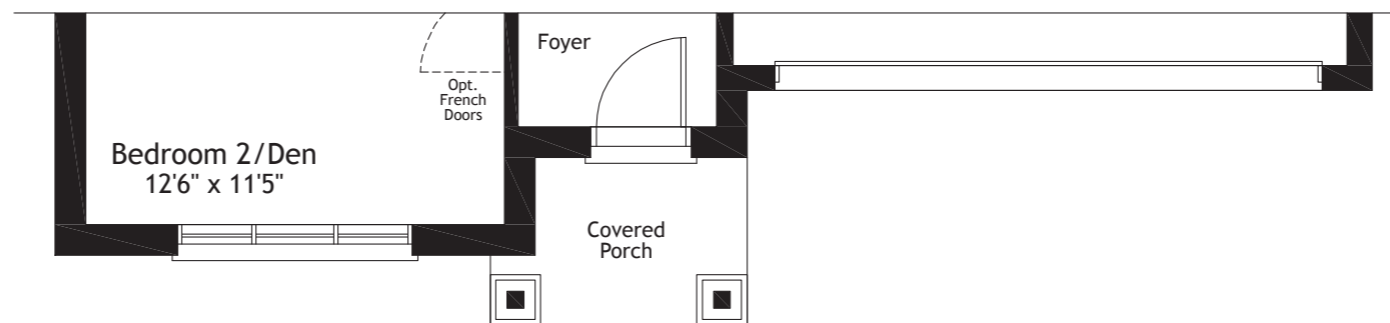

Walkout Basement Layout

Basement

Optional Finished Basement

Approx. 1078 sq.ft.

A finished basement offers the additional space you need for such lifestyle uses as a recreation/excersize room, storage or an additional bed or bathroom. Optional cold rooms are also available in some models.

ROSEDALE

Main Floor
Elev. C

Main Floor
Elev. V

Main Floor
Elev. AC

Opt. Loft