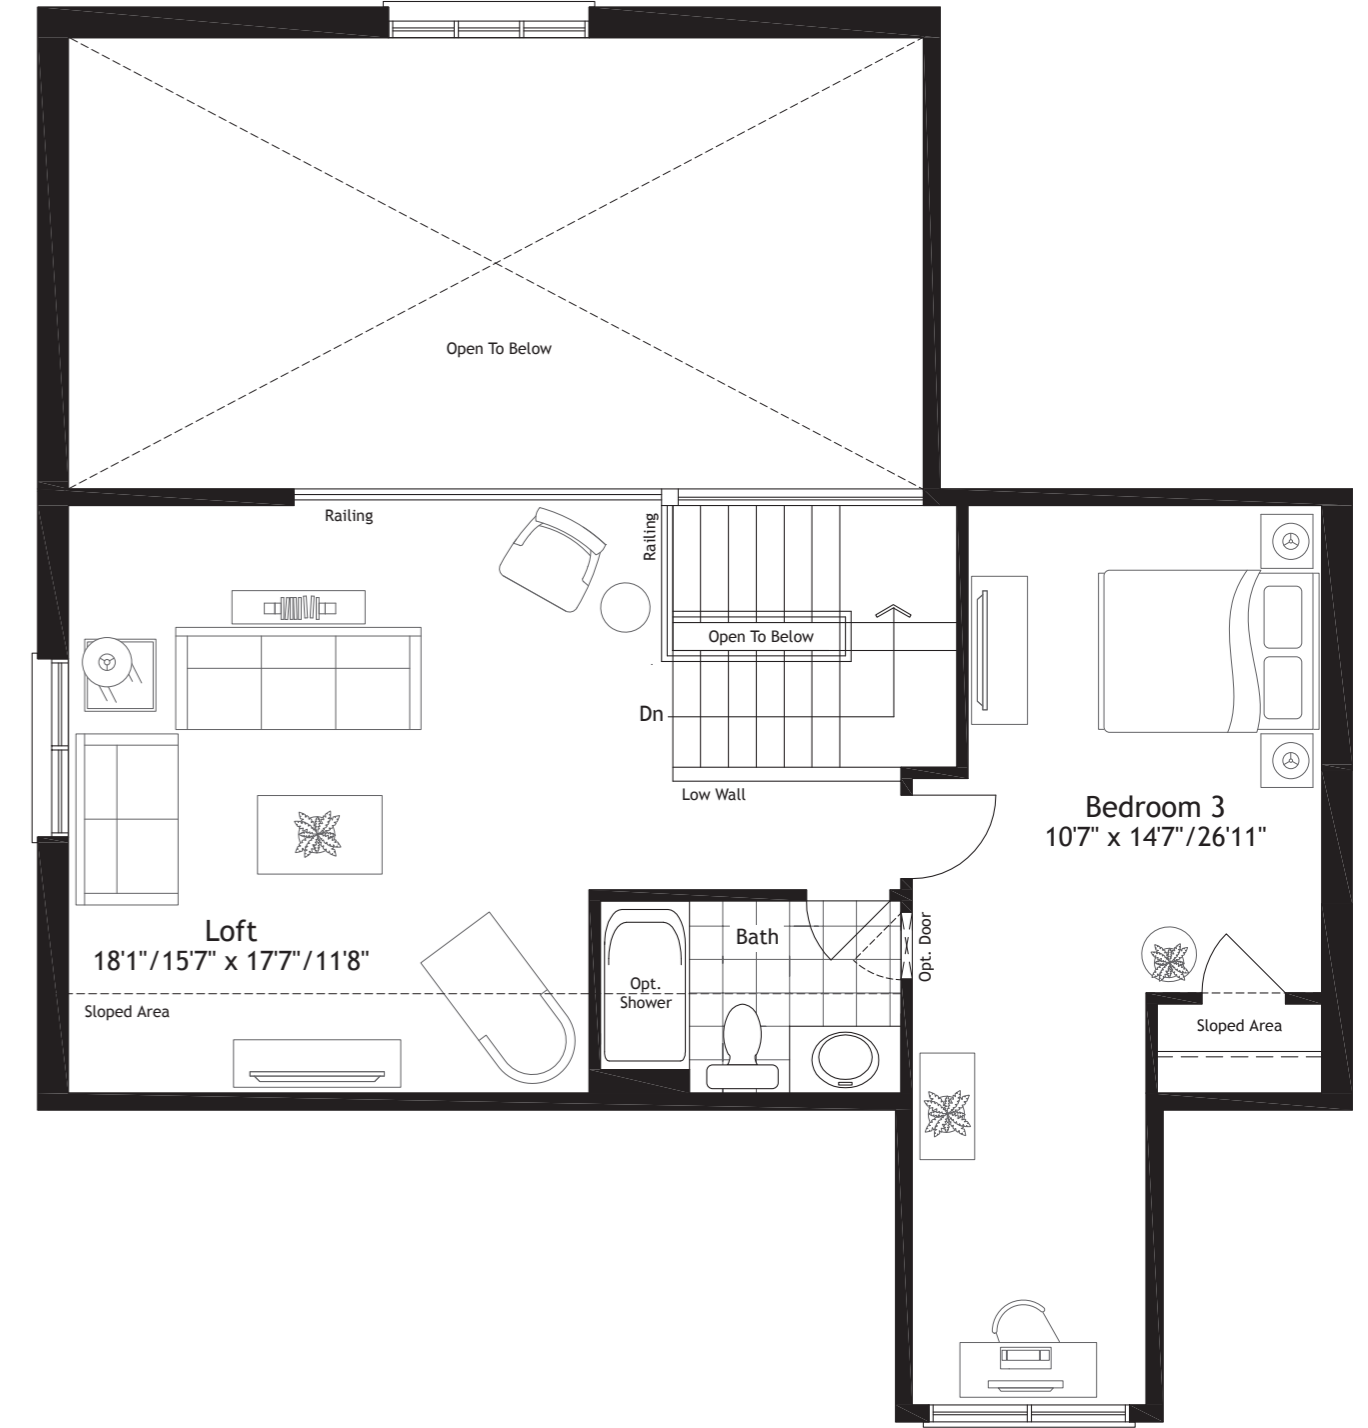

Walkout Basement Layout

Basement

Optional Finished Basement

Approx. 1078 sq.ft.

A finished basement offers the additional space you need for such lifestyle uses as a recreation/excersize room, storage or an additional bed or bathroom. Optional cold rooms are also available in some models.

ROSEDALE

Main Floor
Elev. C

Main Floor
Elev. V

Main Floor
Elev. AC

Opt. Loft