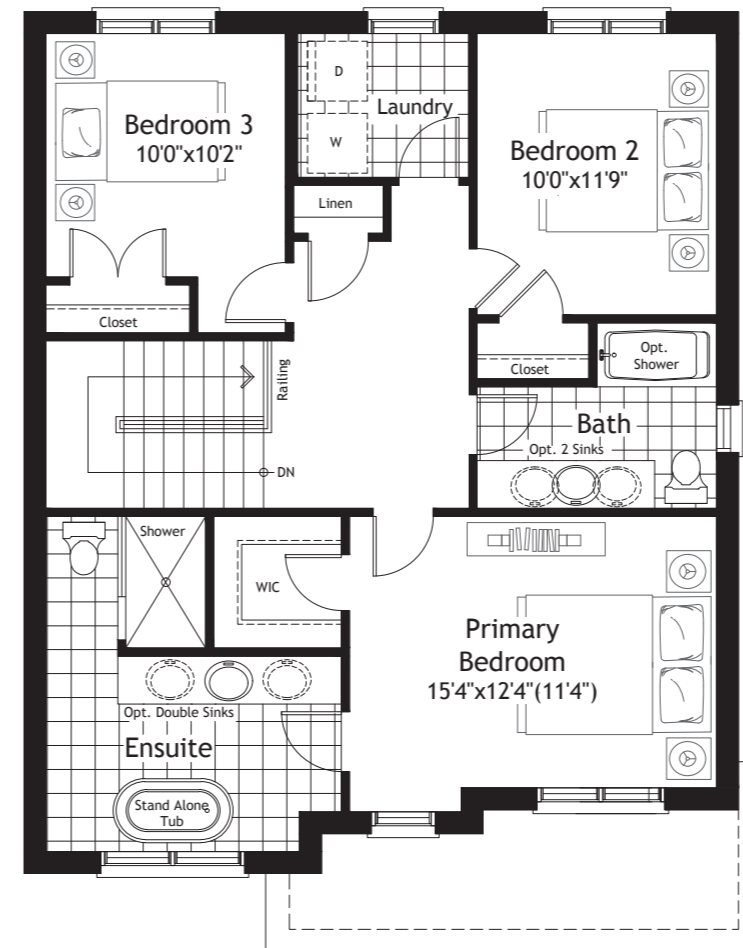

The 'Cottonwood'
Basement Plan

The 'Cottonwood'
Main Floor Plan - 1223 Sq.ft.

The 'Cottonwood'
Second Floor Plan - 992 Sq.ft.
3-Bedroom Plan

The 'Cottonwood'
Alternate Second Floor Plan - 992 Sq.ft.
4 Bedrooms