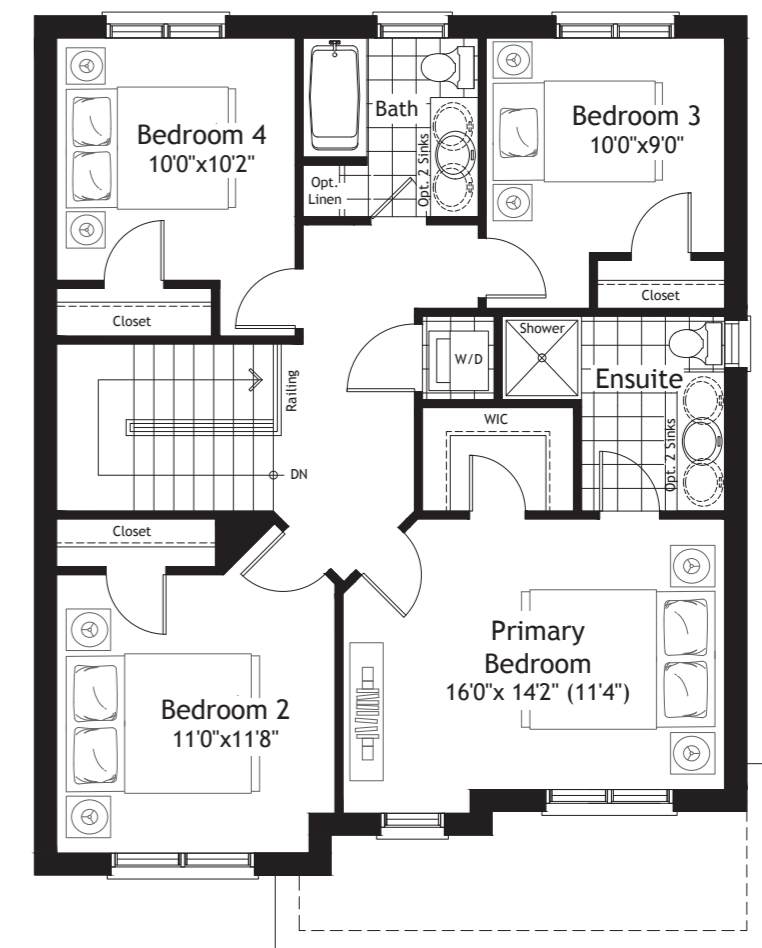

The 'Cottonwood'
Basement Plan

The 'Cottonwood'
Main Floor Plan - 1223 Sq.ft.

The 'Cottonwood'
Second Floor Plan - 992 Sq.ft.
3-Bedroom Plan

The 'Cottonwood'
Alternate Second Floor Plan - 992 Sq.ft.
4 Bedrooms