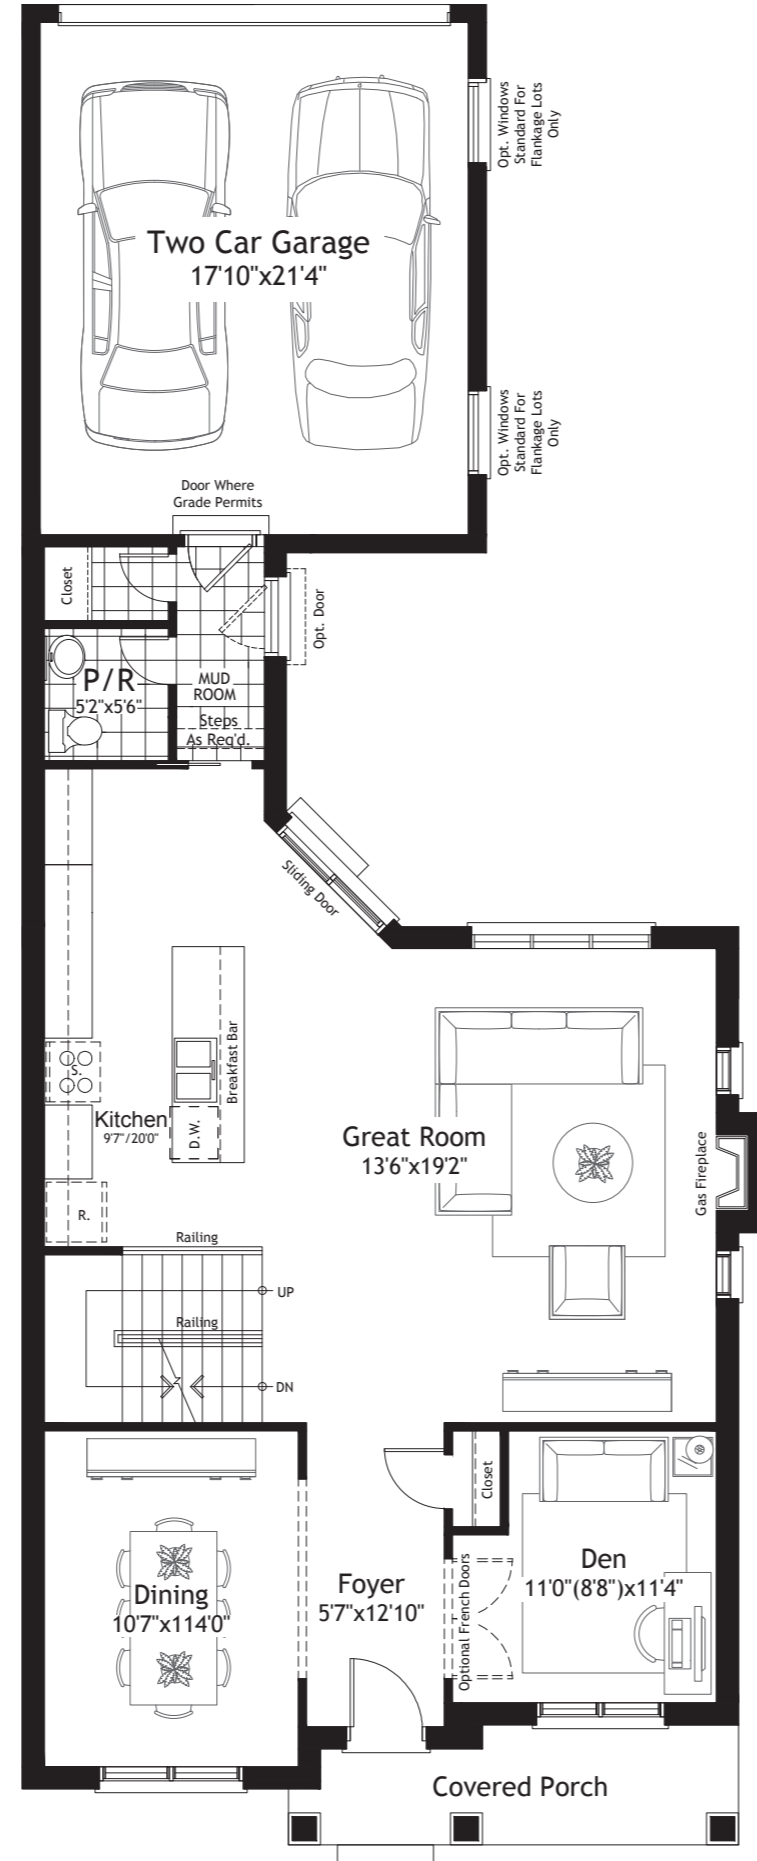

The 'Cottonwood'
Basement Plan

The 'Cottonwood'
Main Floor Plan - 1223 Sq.ft.

The 'Cottonwood'
Second Floor Plan - 992 Sq.ft.
3-Bedroom Plan

The 'Cottonwood'
Alternate Second Floor Plan - 992 Sq.ft.
4 Bedrooms