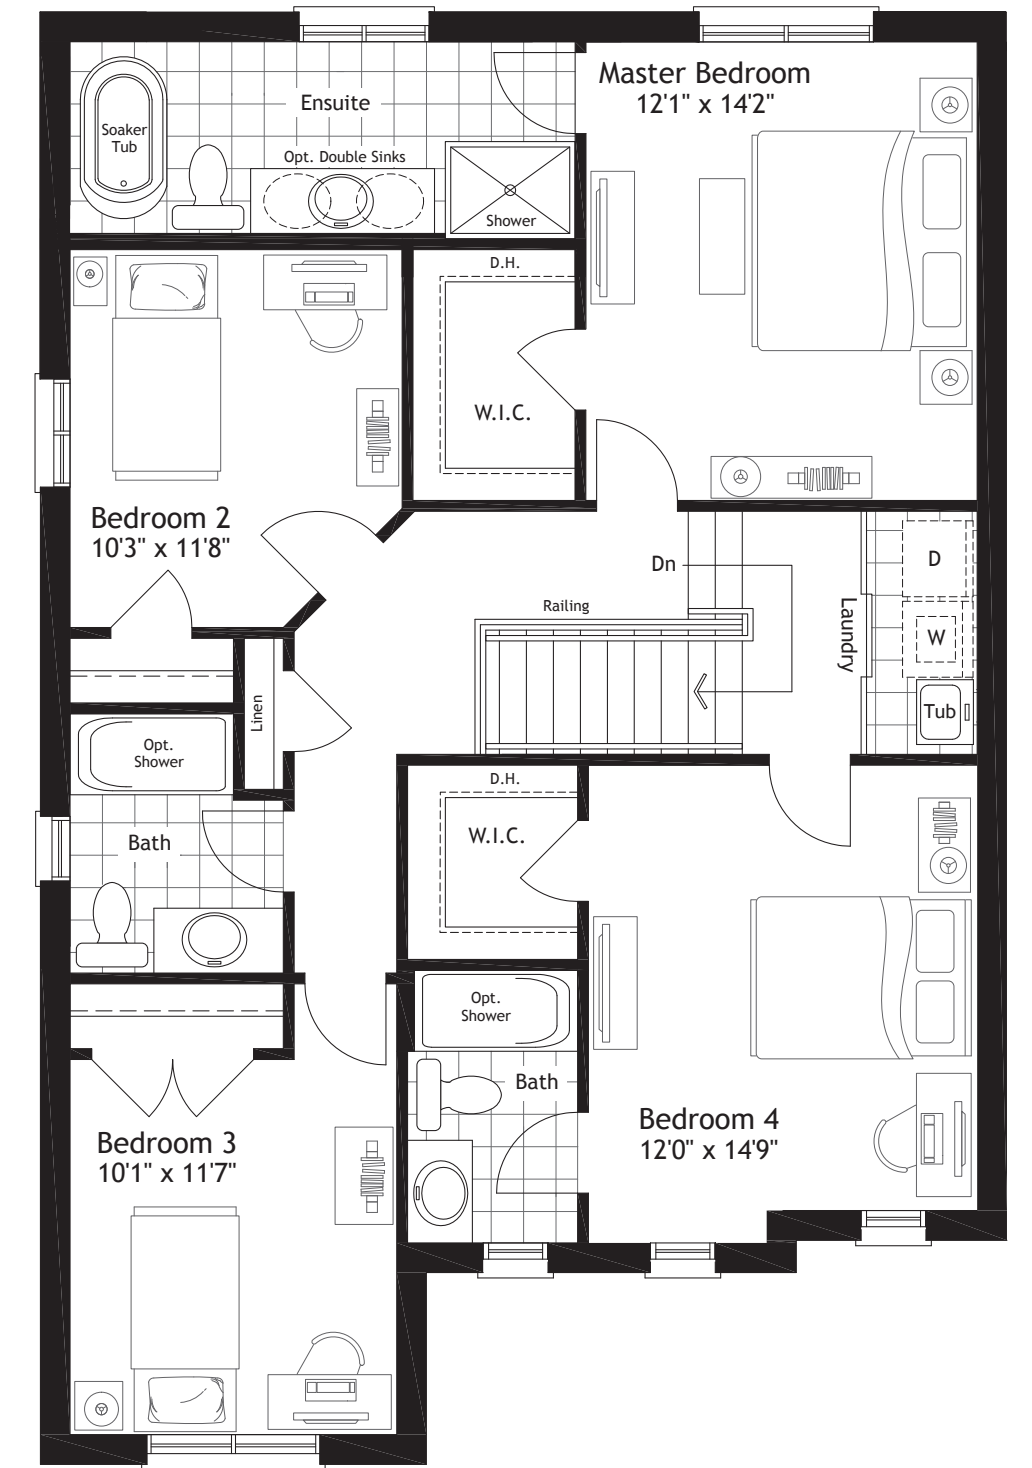

Walkout Basement Layout

Basement

Basement Elev. V & AC

Optional Finished Basement
Approx. 691 sq.ft.

A finished basement offers the additional space you need for such lifestyle uses as a recreation/exercise room, storage or an additional bed or bathroom. Optional cold rooms are also available in some models.

GLENWAY

Main Floor

Second Floor

Second Floor V & AC

Second Floor 4 Bedroom

Second Floor 4 Bedroom V & AC