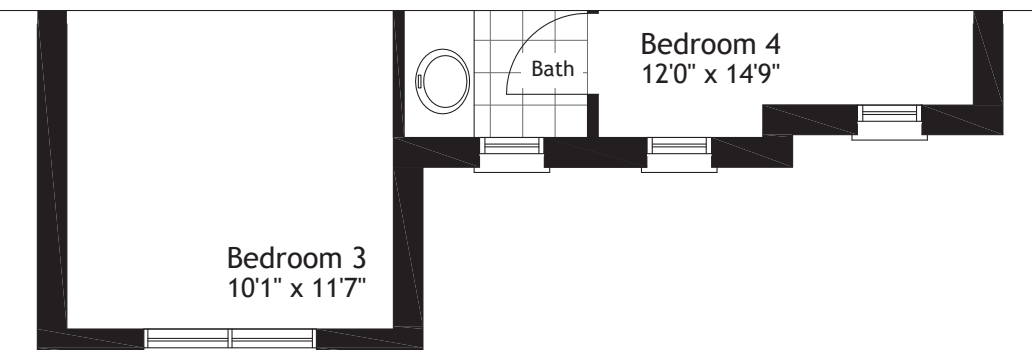

Walkout Basement Layout

Basement

Basement Elev. V & AC

Optional Finished Basement
Approx. 691 sq.ft.

A finished basement offers the additional space you need for such lifestyle uses as a recreation/exercise room, storage or an additional bed or bathroom. Optional cold rooms are also available in some models.

GLENWAY

Main Floor

Second Floor

Second Floor V & AC

Second Floor 4 Bedroom

Second Floor 4 Bedroom V & AC