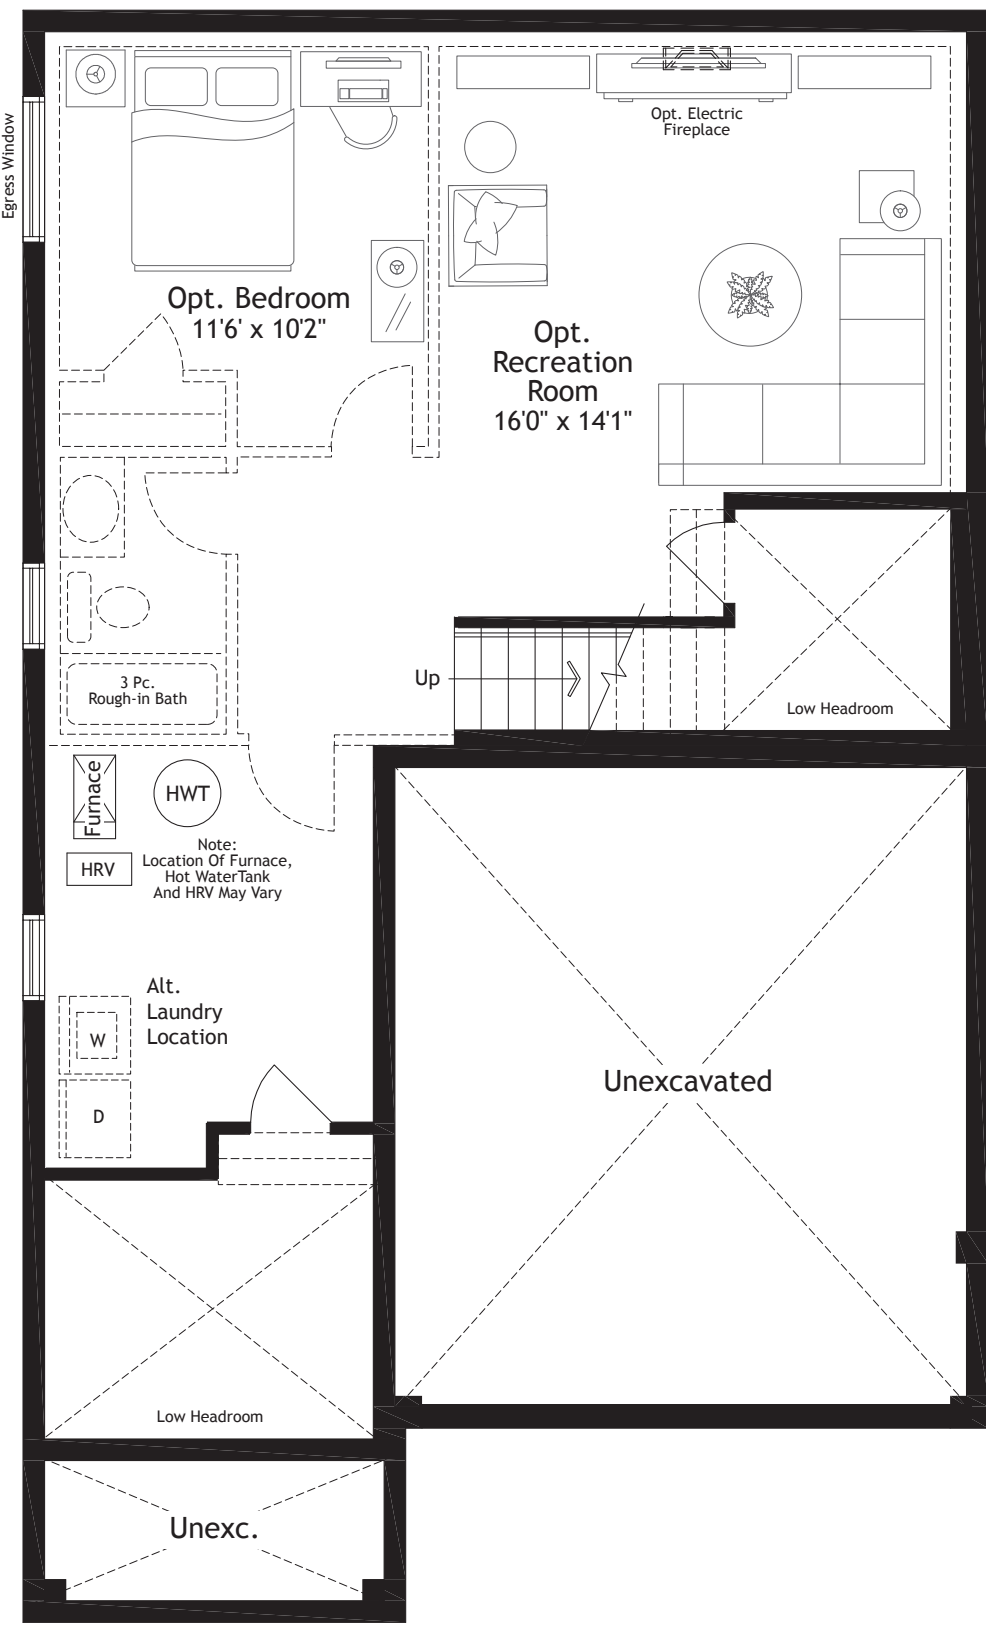

Walkout Basement Layout

Basement

Basement Elev. V & AC

Optional Finished Basement
Approx. 691 sq.ft.

A finished basement offers the additional space you need for such lifestyle uses as a recreation/exercise room, storage or an additional bed or bathroom. Optional cold rooms are also available in some models.

GLENWAY

Main Floor

Second Floor

Second Floor V & AC

Second Floor 4 Bedroom

Second Floor 4 Bedroom V & AC