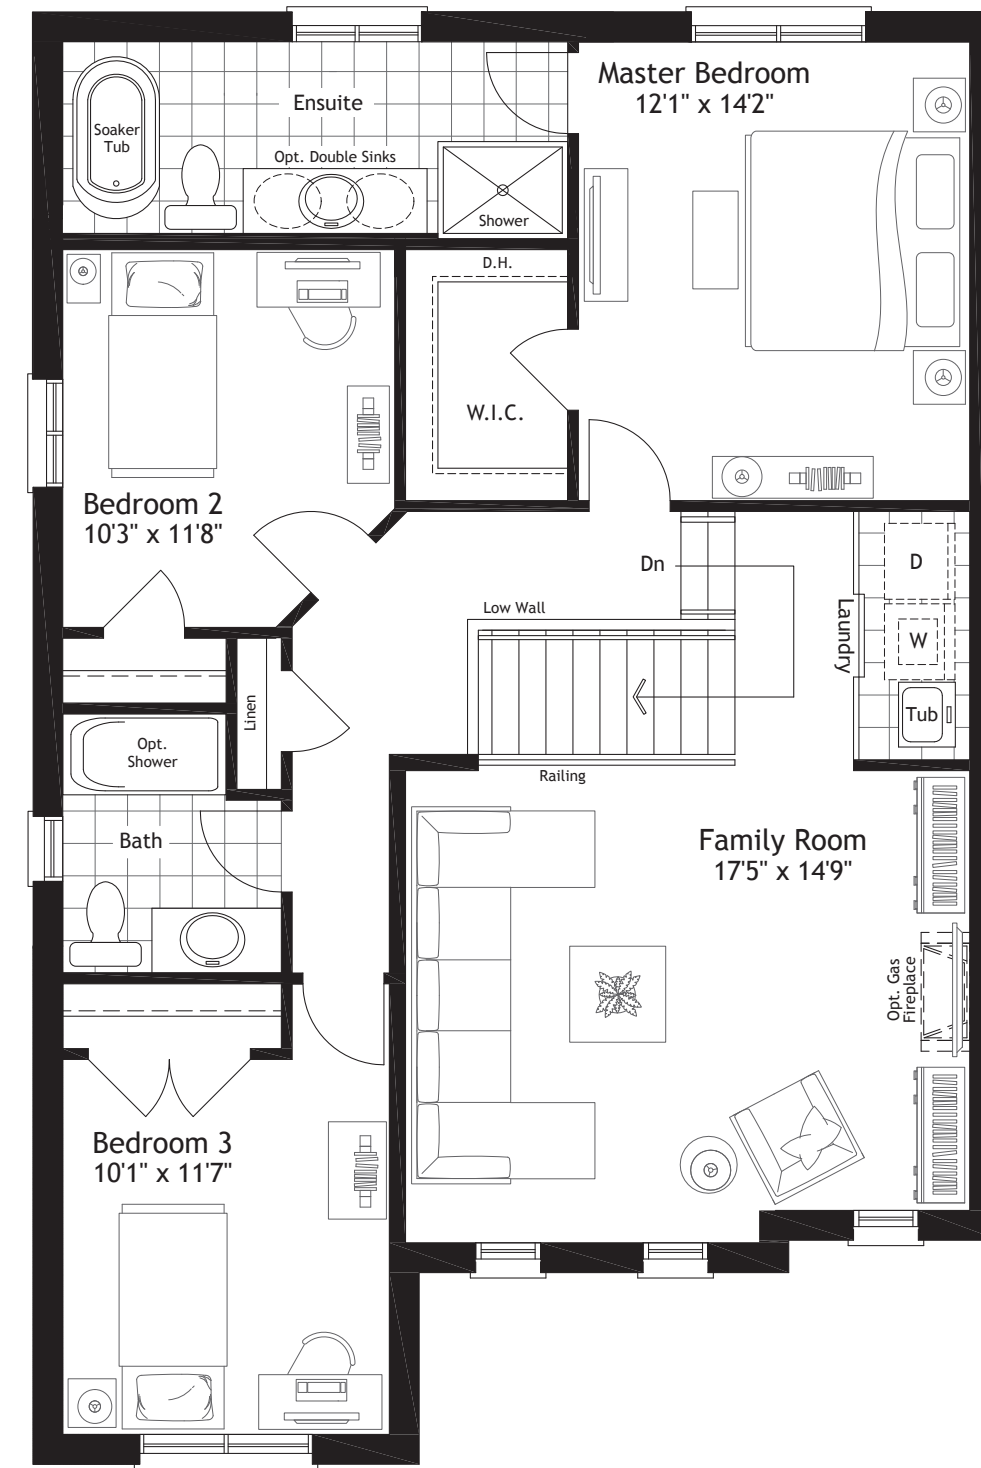

Walkout Basement Layout

Basement

Basement Elev. V & AC

Optional Finished Basement
Approx. 691 sq.ft.

A finished basement offers the additional space you need for such lifestyle uses as a recreation/exercise room, storage or an additional bed or bathroom. Optional cold rooms are also available in some models.

GLENWAY

Main Floor

Second Floor

Second Floor V & AC

Second Floor 4 Bedroom

Second Floor 4 Bedroom V & AC