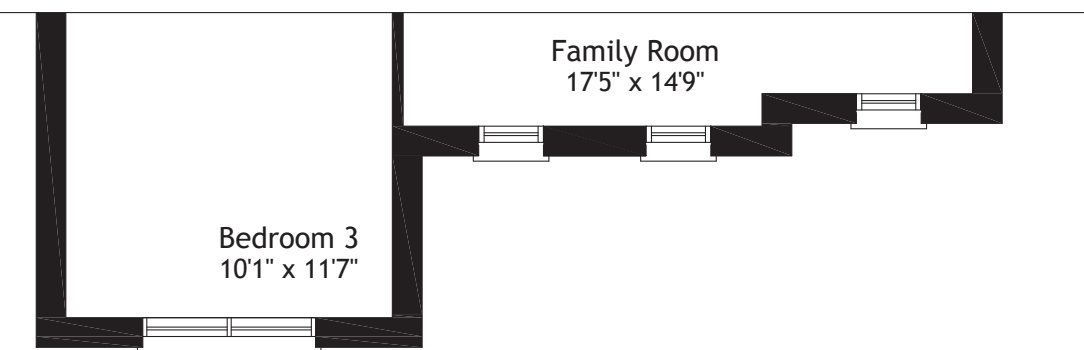

Walkout Basement Layout

Basement

Basement Elev. V & AC

Optional Finished Basement
Approx. 691 sq.ft.

A finished basement offers the additional space you need for such lifestyle uses as a recreation/exercise room, storage or an additional bed or bathroom. Optional cold rooms are also available in some models.

GLENWAY

Main Floor

Second Floor

Second Floor V & AC

Second Floor 4 Bedroom

Second Floor 4 Bedroom V & AC