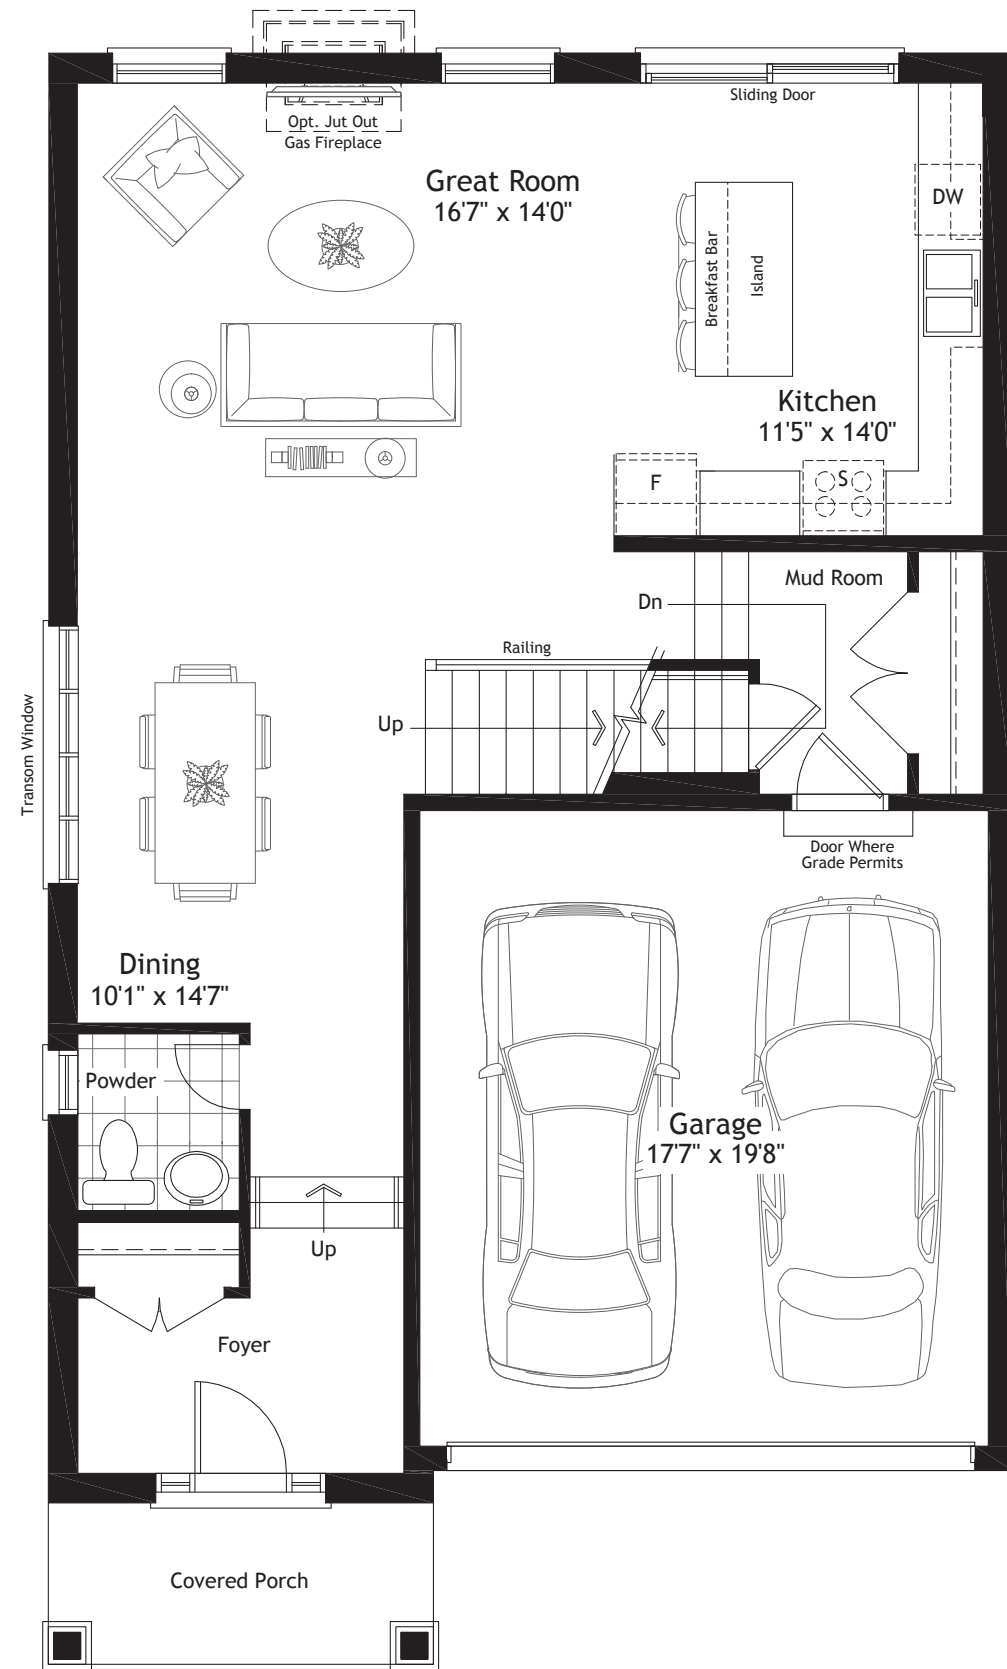

Walkout Basement Layout

Basement

Basement Elev. V & AC

Optional Finished Basement
Approx. 691 sq.ft.

A finished basement offers the additional space you need for such lifestyle uses as a recreation/exercise room, storage or an additional bed or bathroom. Optional cold rooms are also available in some models.

GLENWAY

Main Floor

Second Floor

Second Floor V & AC

Second Floor 4 Bedroom

Second Floor 4 Bedroom V & AC