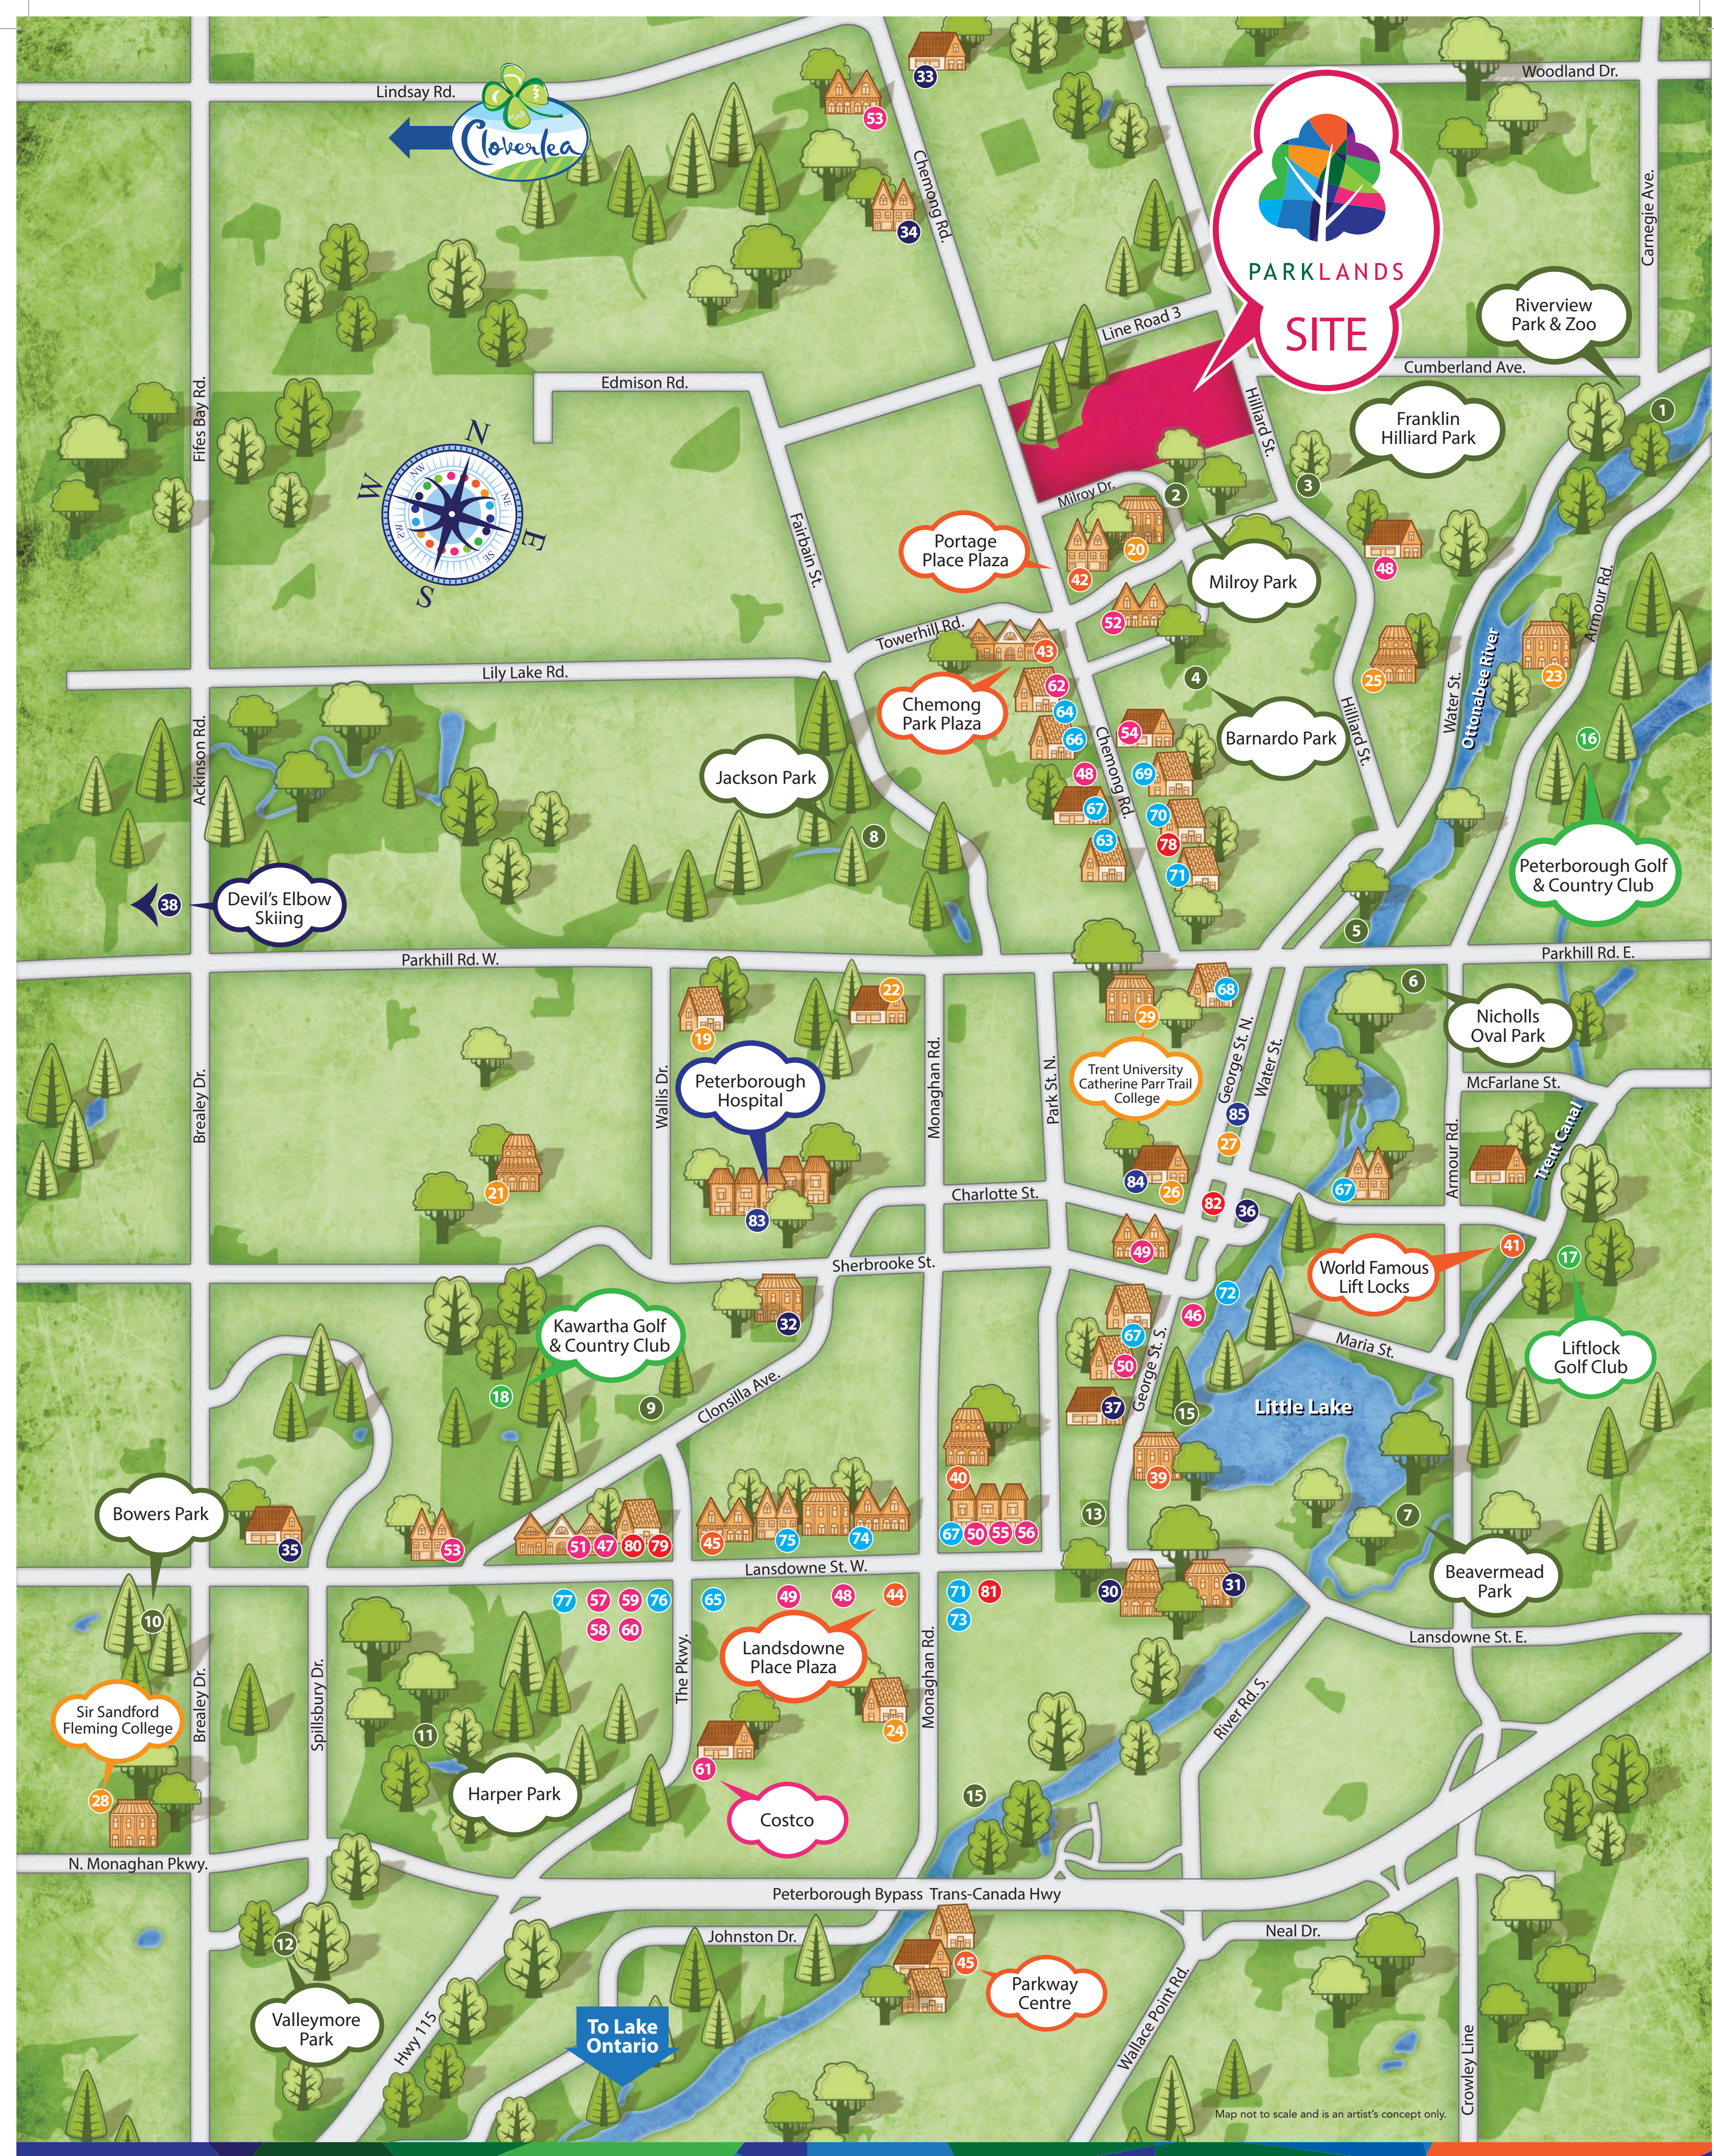

PARKLANDS

Amenities Legend

PARKS 1 Riverview Park & Zoo 2 Milroy Park 3 Franklin Hilliard Park 4 Barnardo Park 5 Enverlea Park 6 Nicholls Oval Park 7 Beavermead Park / Beach 8 Jackson Park 9 Golfview Heights Park 10 Bowers Park 11 Harper Park 12 Valleymore Park 13 King Edward Park 14 Del Cray Park and Marina 15 Monaghan Boat Ramp GOLF COURSES 16 Peterborough Golf & Country Club 17 Liftlock Golf Club	18 Kawartha Golf & Country Club SCHOOLS 19 Westmount Public School 20 R.F. Downey Public School 21 St. Catherine Catholic E.S. 22 St. Peter's S.S. 23 Thomas A Stewart S.S. 24 Kenner Collegiate 25 Adam Scott Collegiate 26 Art School of Peterborough 27 Trillium College 28 Sir Sandford Fleming College 29 Trent University Catherine Parr Trail College	RECREATION 30 RA Memorial Centre 31 PB Memorial Centre 32 Kinsmen Civic Centre 33 Water Park 34 Good Life Fitness 35 Curves 36 Galaxy Theatre 37 Bowling 38 Devil's Elbow Ski Area ATTRACTIONS 39 Art Gallery of Peterborough 40 Canadian Canoe Museum 41 Peterborough Lift Lock 42 Portage Place Plaza 43 Chemong Park Plaza 44 Landsdowne Place Plaza	45 Parkway Centre 46 No Frills Grocery 47 M & M Meats 48 Shoppers Drug Mart / Cora's / Kawartha Dairy 49 LCBO / Chapters 50 Beer Store 51 Brick 52 Canadian Tire 53 Home Hardware 54 Walmart 55 Staples Business Depot 56 Home Depot 57 Future Shop	58 Marks Work Warehouse 59 JSYK Bed & Bath 60 Home Outfitters 61 Costco 62 Michaels Craft Store RESTAURANTS 63 Pizza Pizza 64 A&W 65 East Side Mario's 66 McDonalds 67 Tim Horton's 68 Pizza Hut 69 Dairy Queen 70 Little Caesars Pizza 71 KFC 72 Harvey's 73 Taco Bell 74 Burger King 75 Red Lobster 76 Boston Pizza / Starbucks 77 Kelseys	BANKS 78 RBC 79 TD Bank 80 Scotia Bank 81 TD Bank 82 BMO OTHER 83 Peterborough Hospital 84 Greyhound Courier Express 85 City Hall

Map not to scale and is an artist's concept only.