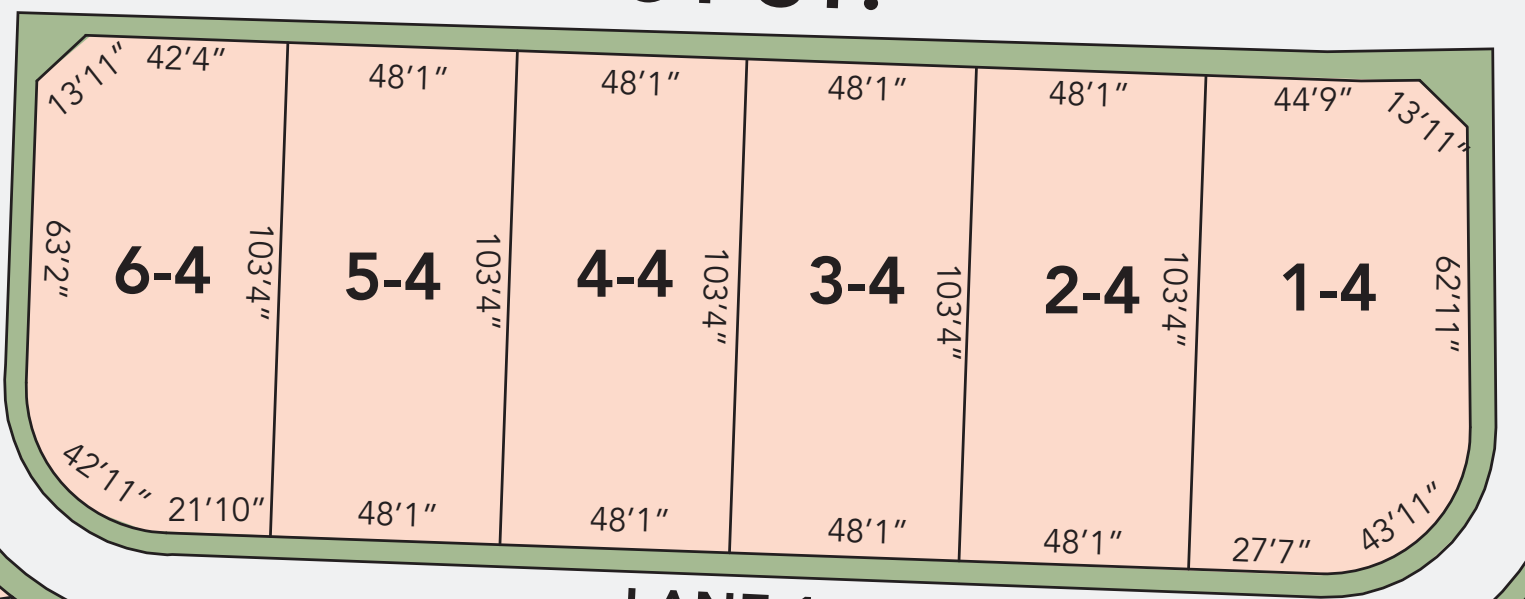

LAKESHORE RD.

RIDOUT ST.

LANE 1

STREET A

STREET C

STACHAN STREET

STACHAN STREET

VICTORIA ST. S

STREET A

STREET D

STREET A

STREET D

LANE 3

LANE 6

LANE 5

LANE 4

LANE 7

STREET F

STREET D

PARK

Legend

- 27' COURTYARD SINGLES
- 36' COURTYARD SINGLES
- 46' COURTYARD SINGLES
- 36' CLASSIC SINGLES
- 46' CLASSIC SINGLES

Key Map

SITE PLAN

SINCE 1961

Site plan and key map are not to scale. Artist's concept only. E.& O.E.