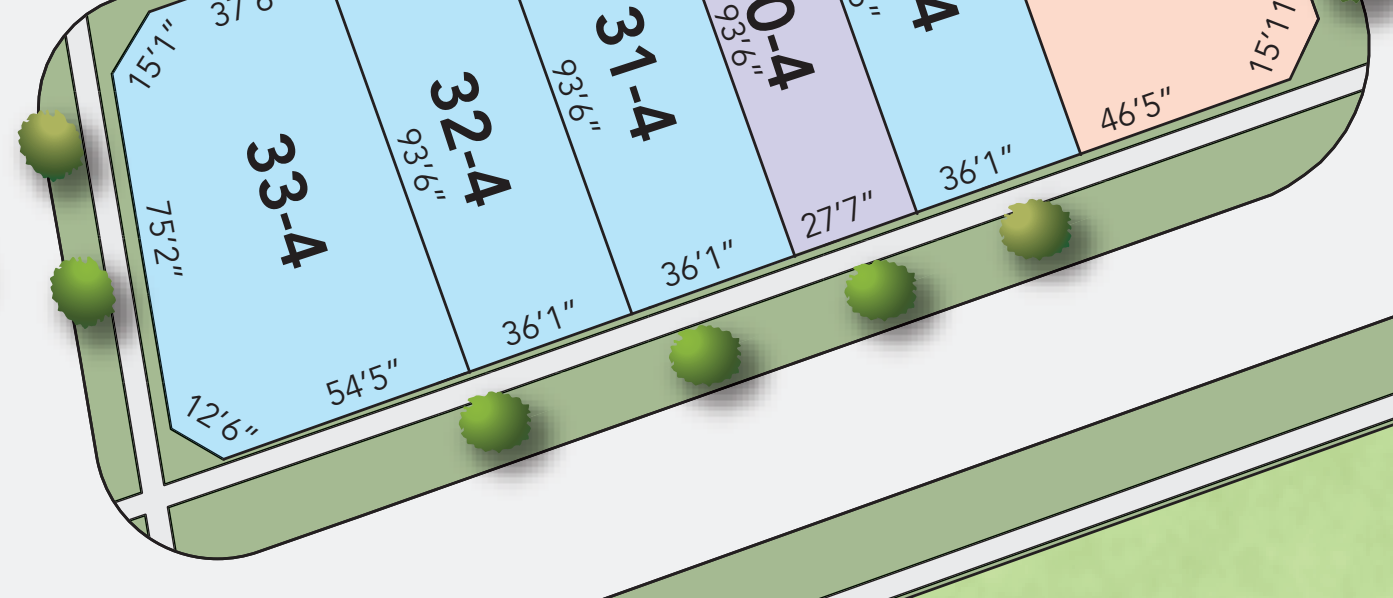

LAKESHORE RD.

RIDOUT ST.

LANE 1

STREET A

STREET C

STACHAN STREET

STACHAN STREET

VICTORIA ST. S

STREET A

STREET D

STREET A

STREET D

LANE 3

LANE 6

LANE 5

LANE 4

LANE 7

STREET F

STREET D

PARK

Legend

- 27' COURTYARD SINGLES
- 36' COURTYARD SINGLES
- 46' COURTYARD SINGLES
- 36' CLASSIC SINGLES
- 46' CLASSIC SINGLES

Key Map

SITE PLAN

SINCE 1961

Site plan and key map are not to scale. Artist's concept only. E.& O.E.