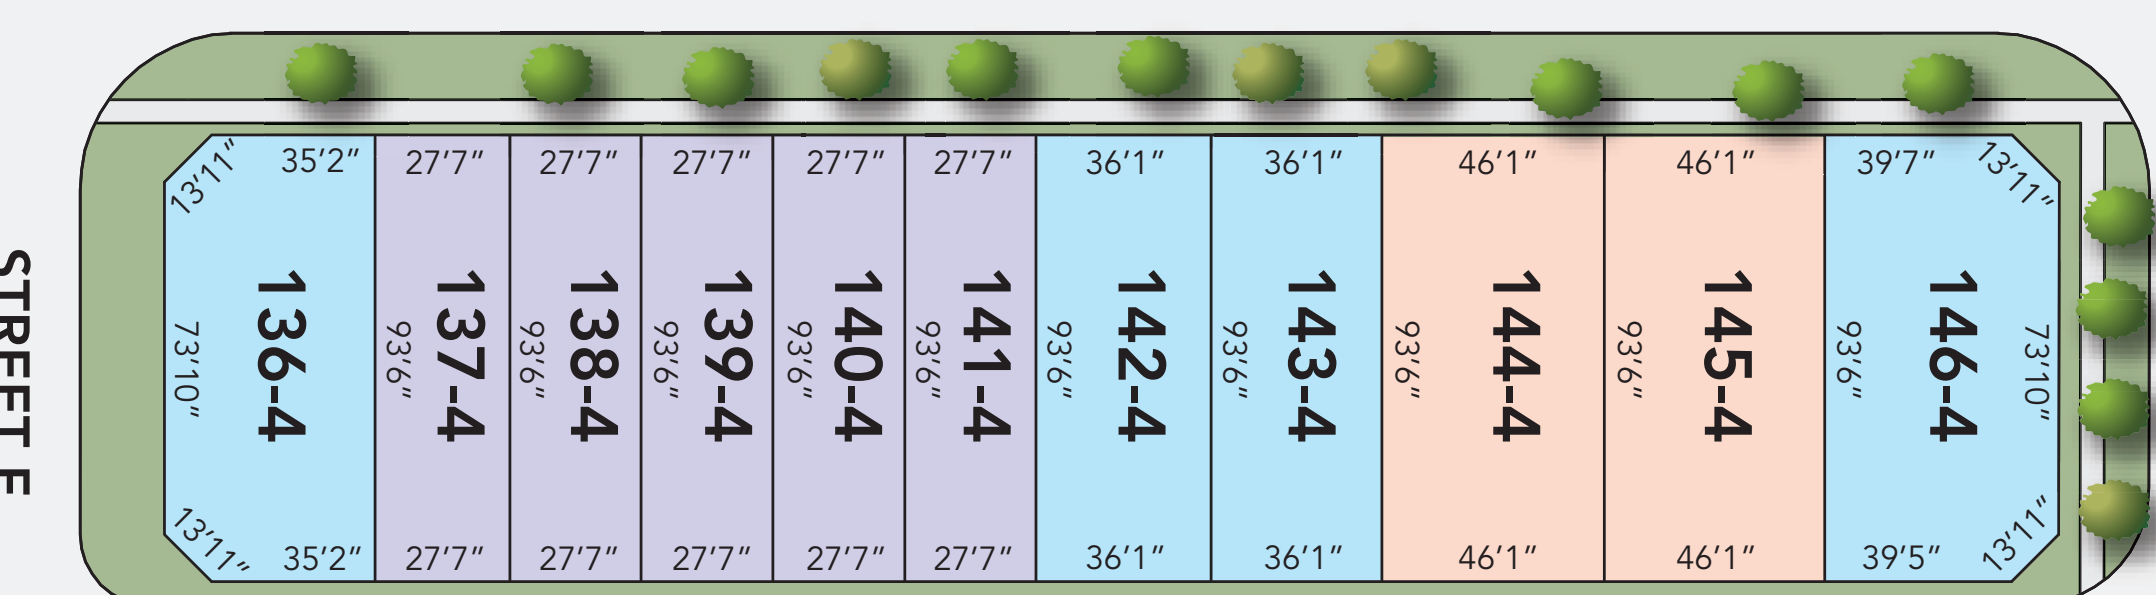

LAKESHORE RD.

RIDOUT ST.

LANE 1

STREET A

STREET C

STACHAN STREET

STACHAN STREET

VICTORIA ST. S

STREET A

STREET D

STREET A

STREET D

LANE 3

LANE 6

LANE 5

LANE 4

LANE 7

STREET F

STREET D

PARK

Legend

- 27' COURTYARD SINGLES
- 36' COURTYARD SINGLES
- 46' COURTYARD SINGLES
- 36' CLASSIC SINGLES
- 46' CLASSIC SINGLES

Key Map

SITE PLAN

SINCE 1961

Site plan and key map are not to scale. Artist's concept only. E.& O.E.