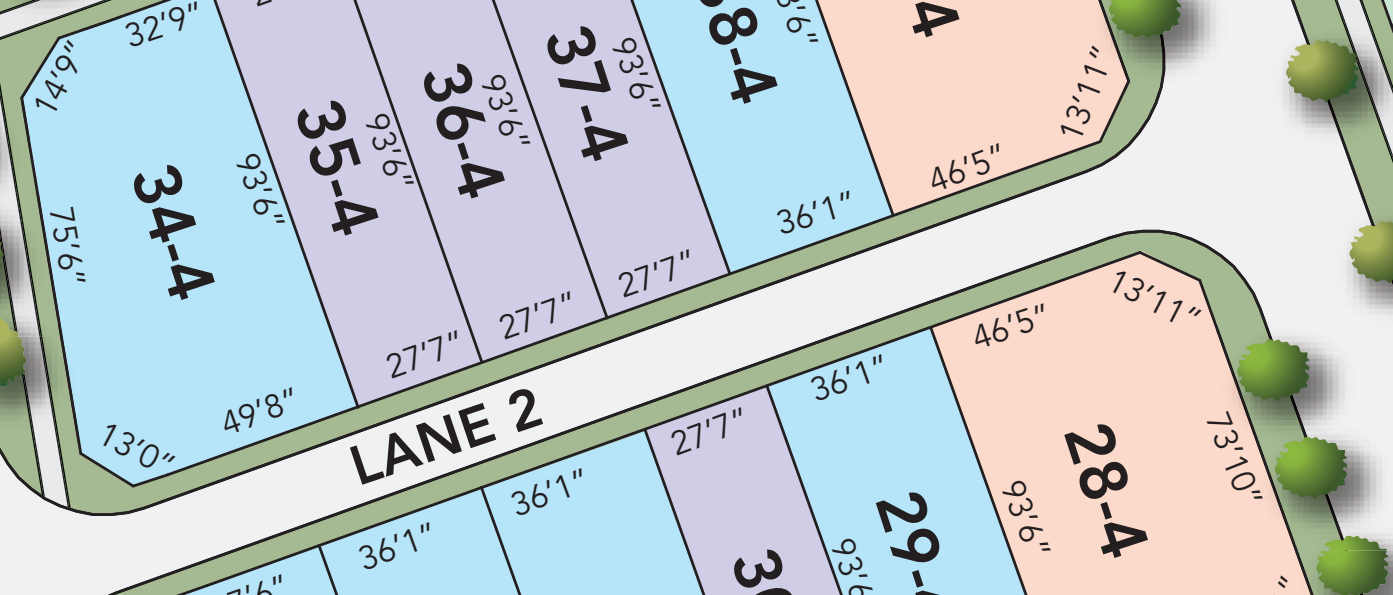

LAKESHORE RD.

RIDOUT ST.

LANE 1

STREET A

STREET C

STACHAN STREET

STACHAN STREET

VICTORIA ST. S

STREET A

STREET D

STREET A

STREET D

LANE 3

LANE 6

LANE 5

LANE 4

LANE 7

STREET F

STREET D

PARK

Legend

- 27' COURTYARD SINGLES
- 36' COURTYARD SINGLES
- 46' COURTYARD SINGLES
- 36' CLASSIC SINGLES
- 46' CLASSIC SINGLES

Key Map

SITE PLAN

SINCE 1961

Site plan and key map are not to scale. Artist's concept only. E.& O.E.