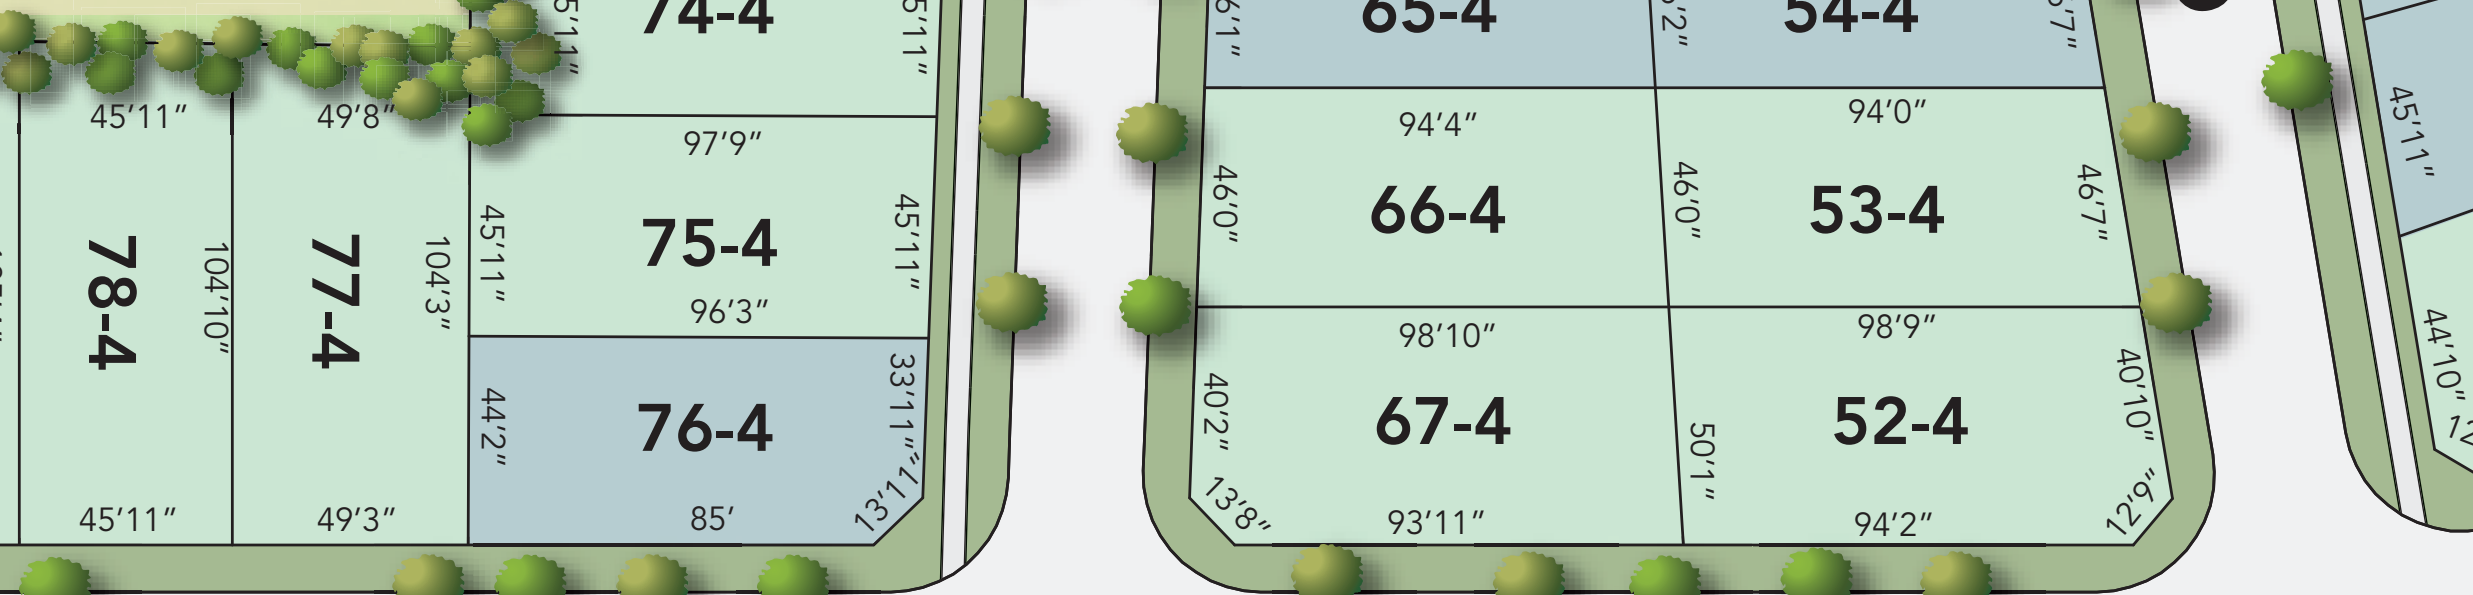

LAKESHORE RD.

RIDOUT ST.

LANE 1

STREET A

STREET C

STACHAN STREET

STACHAN STREET

VICTORIA ST. S

STREET A

STREET D

STREET A

STREET D

LANE 3

LANE 6

LANE 5

LANE 4

LANE 7

STREET F

STREET D

PARK

Legend

- 27' COURTYARD SINGLES
- 36' COURTYARD SINGLES
- 46' COURTYARD SINGLES
- 36' CLASSIC SINGLES
- 46' CLASSIC SINGLES

Key Map

SITE PLAN

SINCE 1961

Site plan and key map are not to scale. Artist's concept only. E.& O.E.