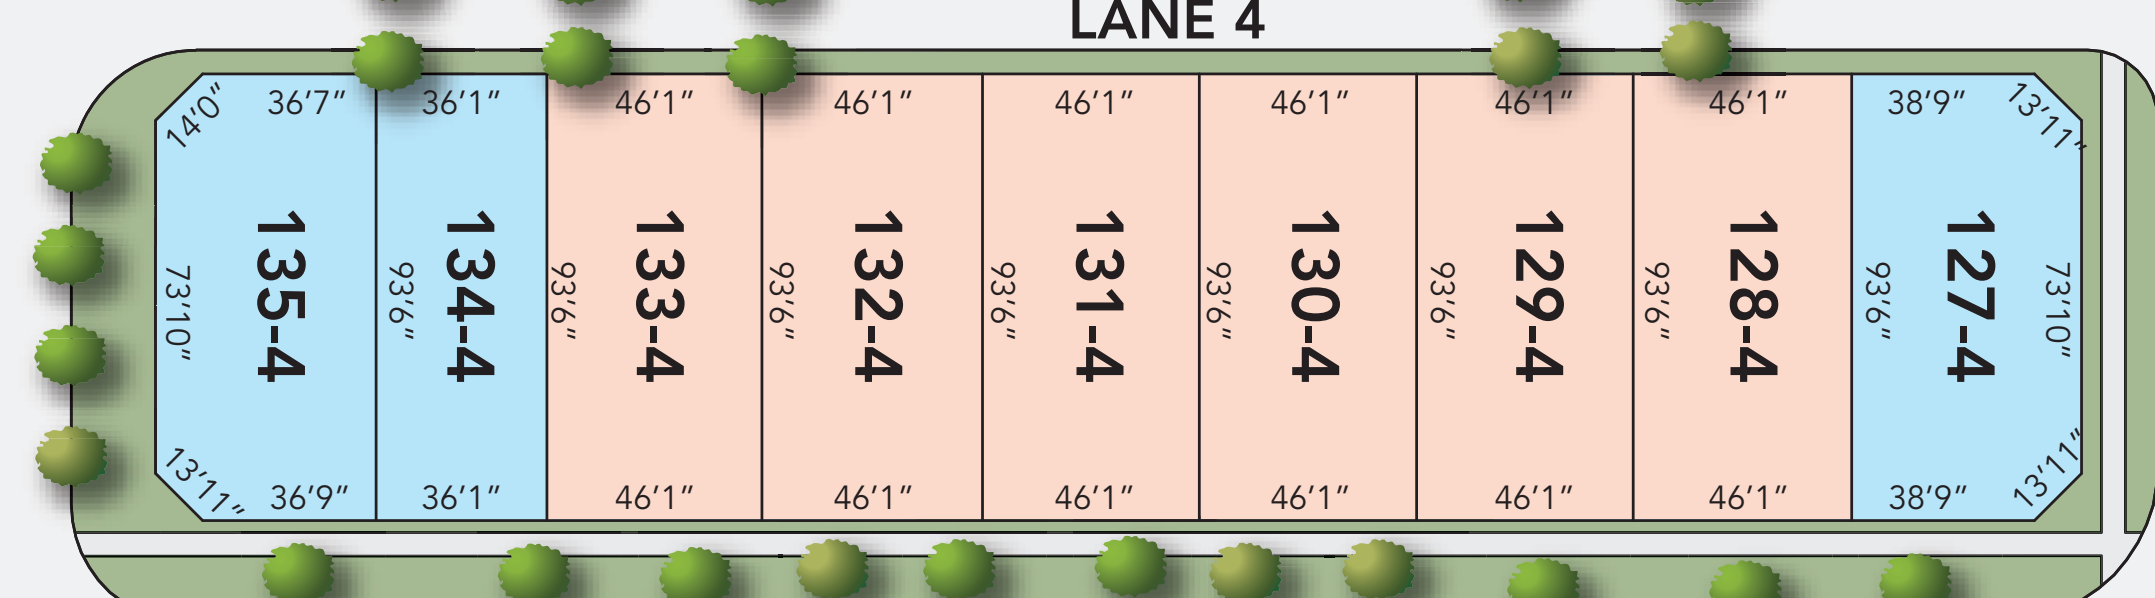

LAKESHORE RD.

RIDOUT ST.

LANE 1

STREET A

STREET C

STACHAN STREET

STACHAN STREET

VICTORIA ST. S

STREET A

STREET D

STREET A

STREET D

LANE 3

LANE 6

LANE 5

LANE 4

LANE 7

STREET F

STREET D

PARK

Legend

- 27' COURTYARD SINGLES
- 36' COURTYARD SINGLES
- 46' COURTYARD SINGLES
- 36' CLASSIC SINGLES
- 46' CLASSIC SINGLES

Key Map

SITE PLAN

SINCE 1961

Site plan and key map are not to scale. Artist's concept only. E.& O.E.