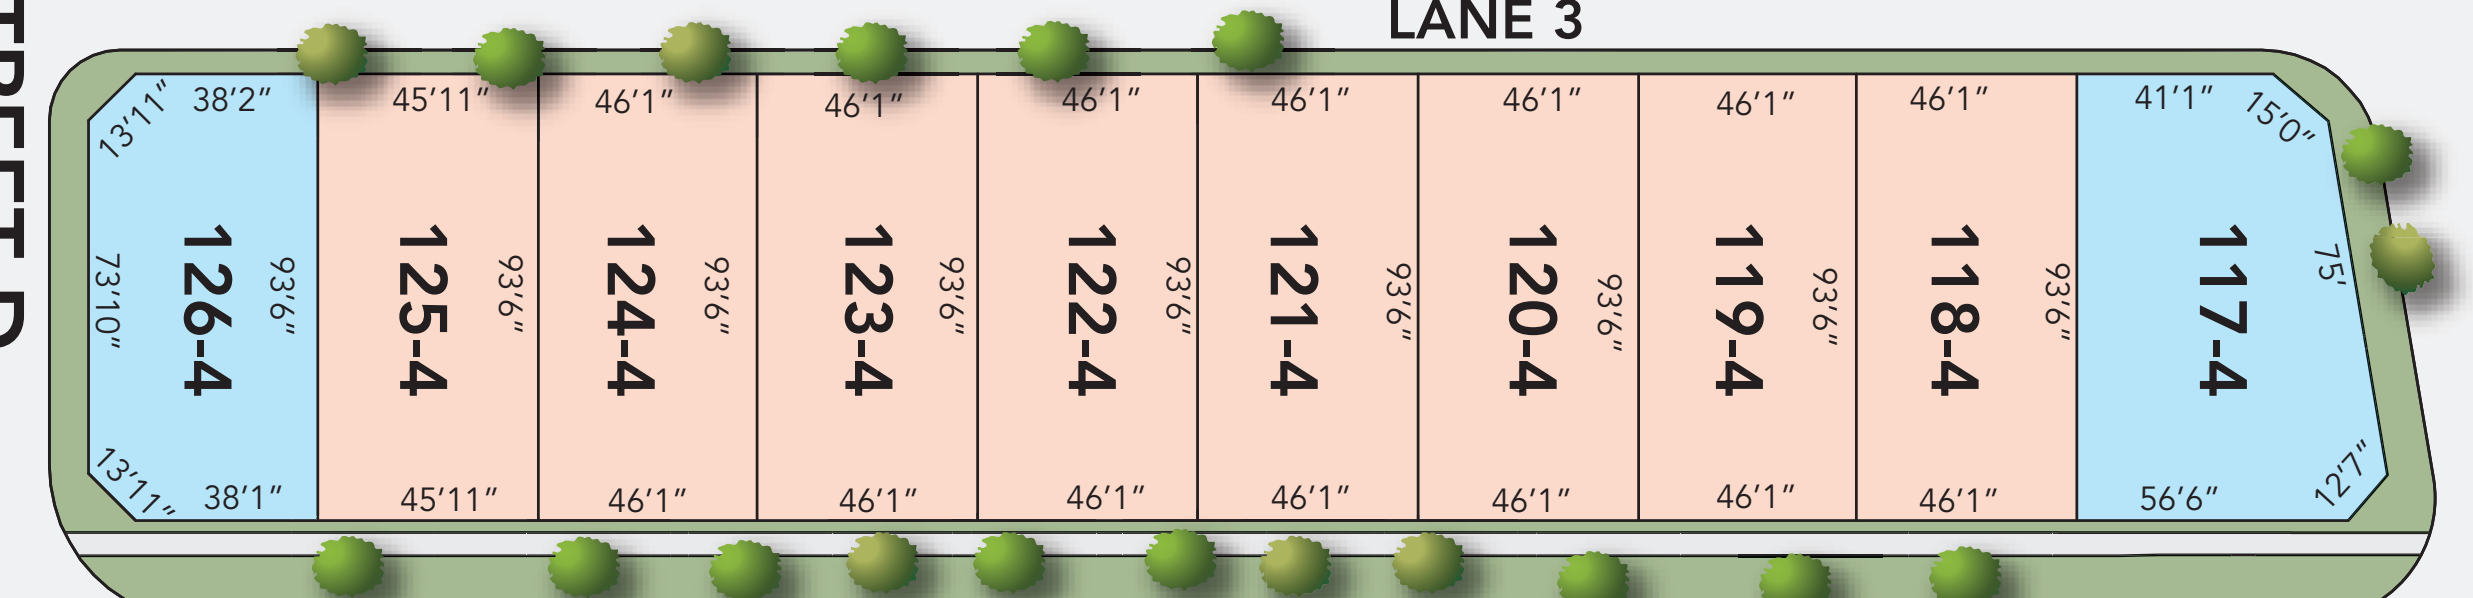

LAKESHORE RD.

RIDOUT ST.

LANE 1

STREET A

STREET C

STACHAN STREET

STACHAN STREET

VICTORIA ST. S

STREET A

STREET D

STREET A

STREET D

LANE 3

LANE 6

LANE 5

LANE 4

LANE 7

STREET F

STREET D

PARK

Legend

- 27' COURTYARD SINGLES
- 36' COURTYARD SINGLES
- 46' COURTYARD SINGLES
- 36' CLASSIC SINGLES
- 46' CLASSIC SINGLES

Key Map

SITE PLAN

SINCE 1961

Site plan and key map are not to scale. Artist's concept only. E.& O.E.