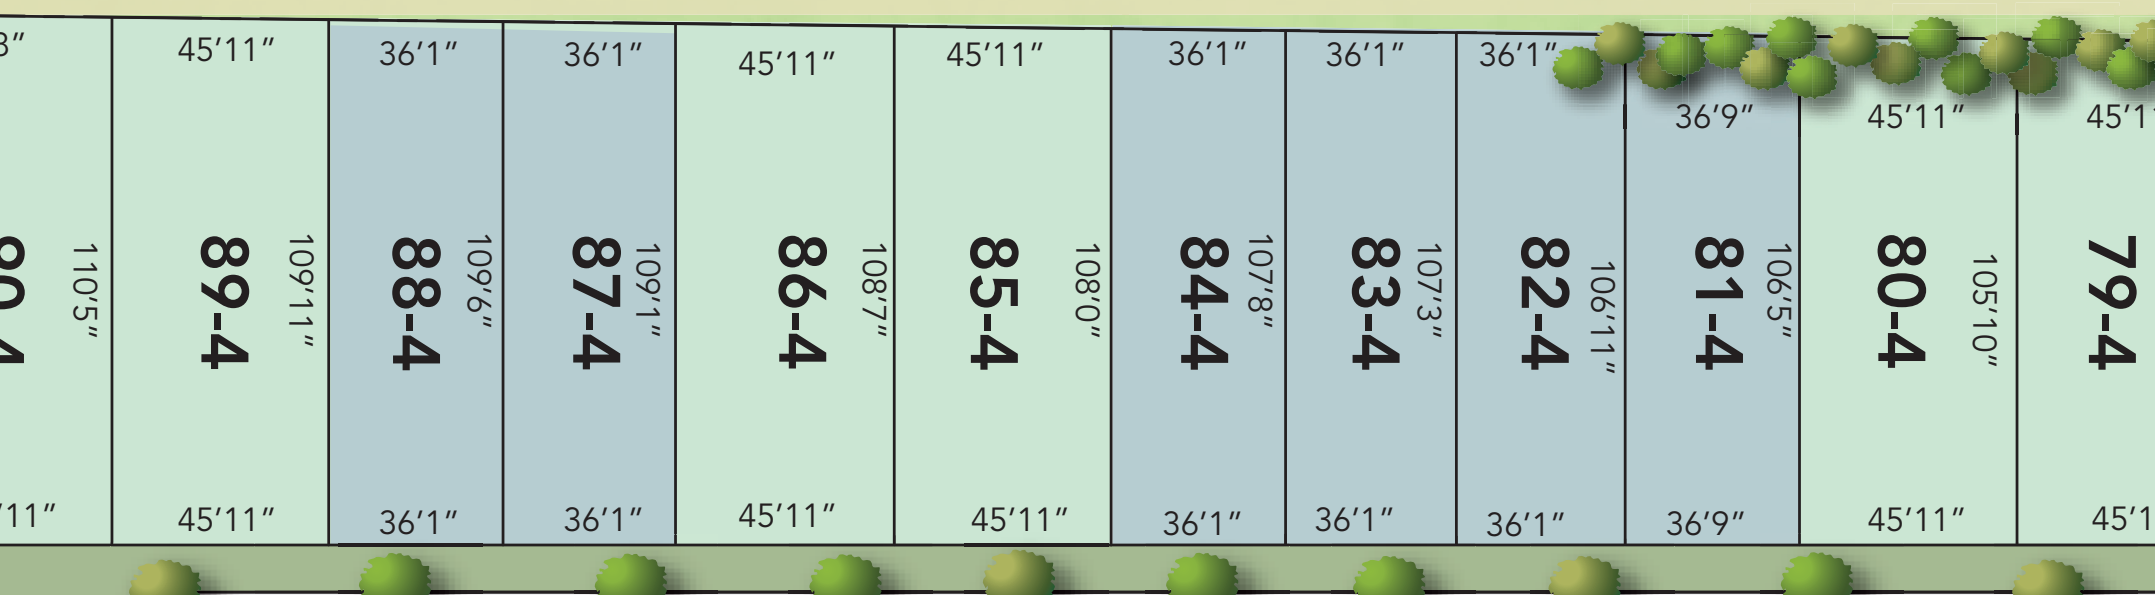

LAKESHORE RD.

RIDOUT ST.

LANE 1

STREET A

STREET C

STACHAN STREET

STACHAN STREET

VICTORIA ST. S

STREET A

STREET D

STREET A

STREET D

LANE 3

LANE 6

LANE 5

LANE 4

LANE 7

STREET F

STREET D

PARK

Legend

- 27' COURTYARD SINGLES
- 36' COURTYARD SINGLES
- 46' COURTYARD SINGLES
- 36' CLASSIC SINGLES
- 46' CLASSIC SINGLES

Key Map

SITE PLAN

SINCE 1961

Site plan and key map are not to scale. Artist's concept only. E.& O.E.