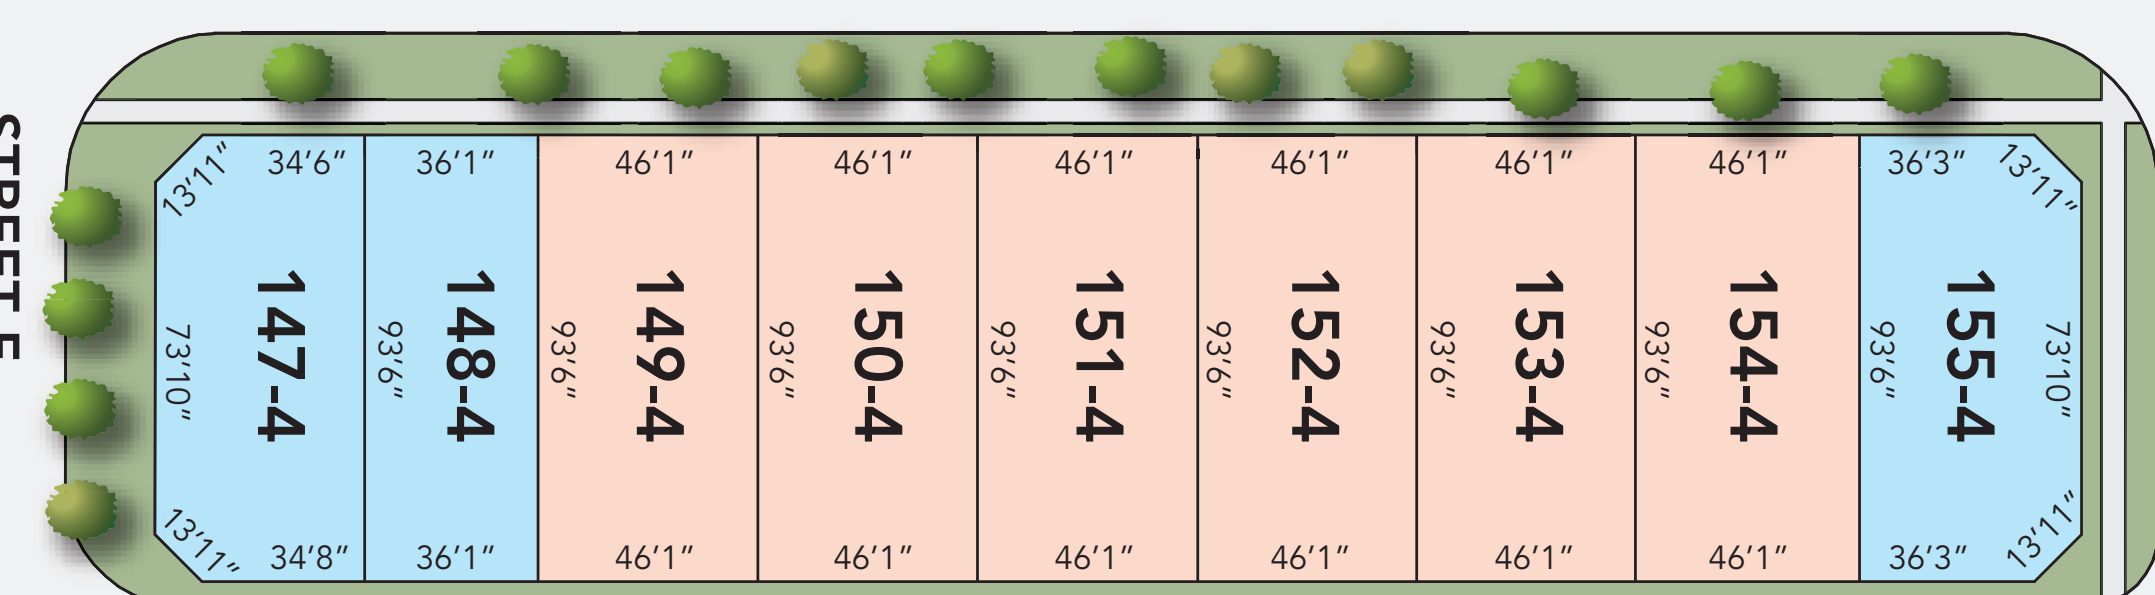

LAKESHORE RD.

RIDOUT ST.

LANE 1

STREET A

STREET C

STACHAN STREET

STACHAN STREET

VICTORIA ST. S

STREET A

STREET D

STREET A

STREET D

LANE 3

LANE 6

LANE 5

LANE 4

LANE 7

STREET F

STREET D

PARK

Legend

- 27' COURTYARD SINGLES
- 36' COURTYARD SINGLES
- 46' COURTYARD SINGLES
- 36' CLASSIC SINGLES
- 46' CLASSIC SINGLES

Key Map

SITE PLAN

SINCE 1961

Site plan and key map are not to scale. Artist's concept only. E.& O.E.