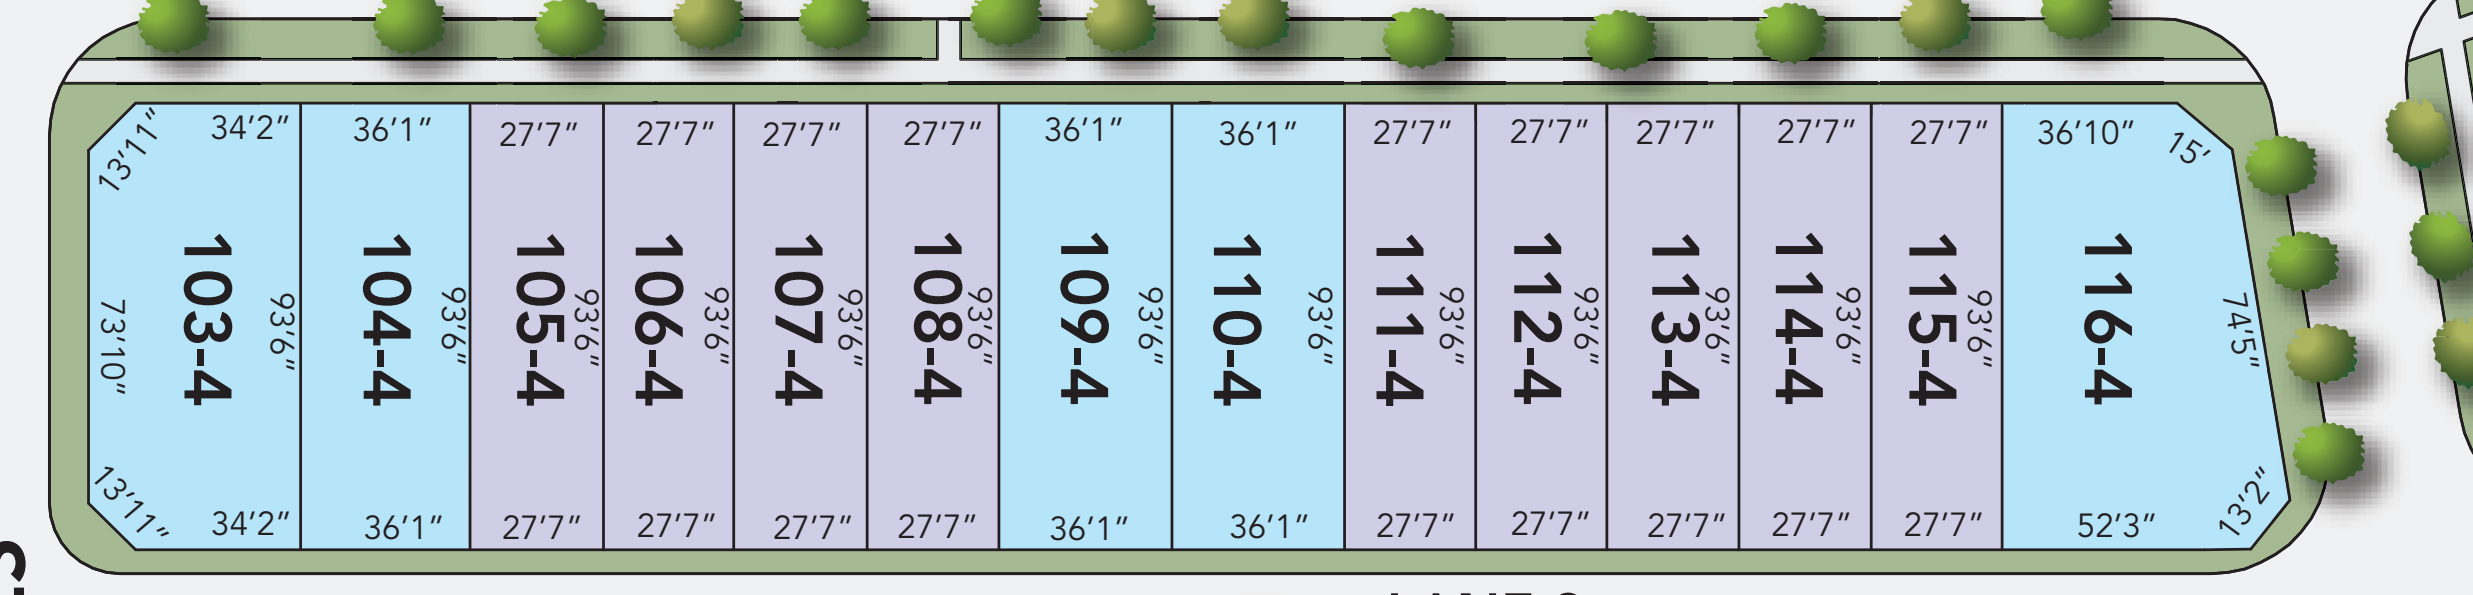

LAKESHORE RD.

RIDOUT ST.

LANE 1

STREET A

STREET C

STACHAN STREET

STACHAN STREET

VICTORIA ST. S

STREET A

STREET D

STREET A

STREET D

LANE 3

LANE 6

LANE 5

LANE 4

LANE 7

STREET F

STREET D

PARK

Legend

- 27' COURTYARD SINGLES
- 36' COURTYARD SINGLES
- 46' COURTYARD SINGLES
- 36' CLASSIC SINGLES
- 46' CLASSIC SINGLES

Key Map

SITE PLAN

SINCE 1961

Site plan and key map are not to scale. Artist's concept only. E.& O.E.