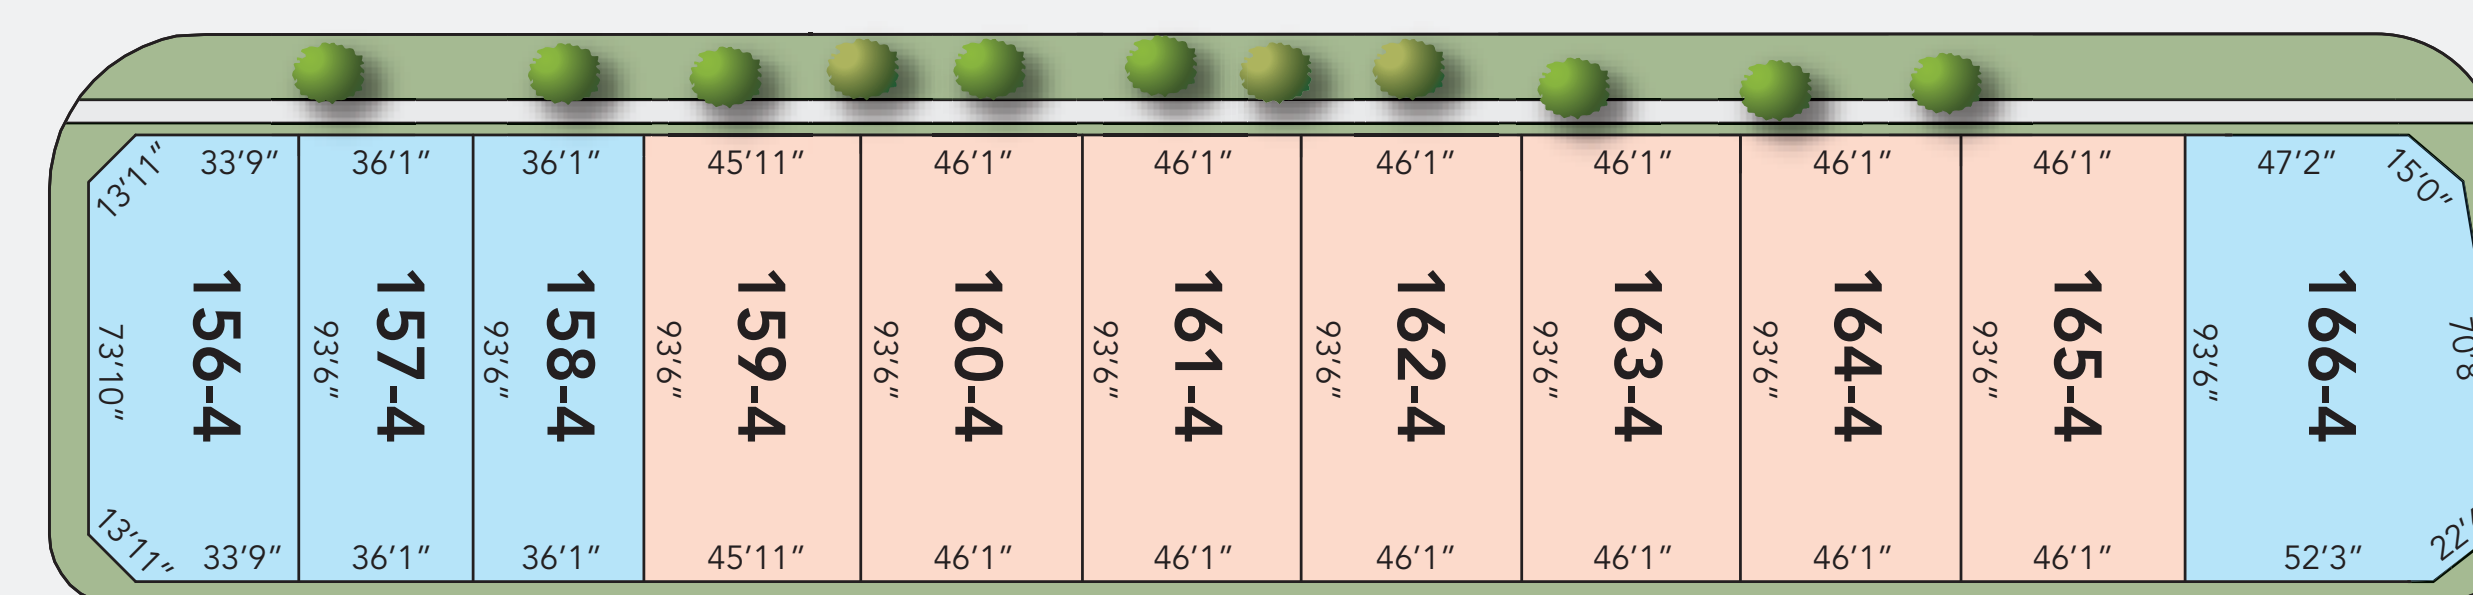

LAKESHORE RD.

RIDOUT ST.

LANE 1

STREET A

STREET C

STACHAN STREET

STACHAN STREET

VICTORIA ST. S

STREET A

STREET D

STREET A

STREET D

LANE 3

LANE 6

LANE 5

LANE 4

LANE 7

STREET F

STREET D

PARK

Legend

- 27' COURTYARD SINGLES
- 36' COURTYARD SINGLES
- 46' COURTYARD SINGLES
- 36' CLASSIC SINGLES
- 46' CLASSIC SINGLES

Key Map

SITE PLAN

SINCE 1961

Site plan and key map are not to scale. Artist's concept only. E.& O.E.