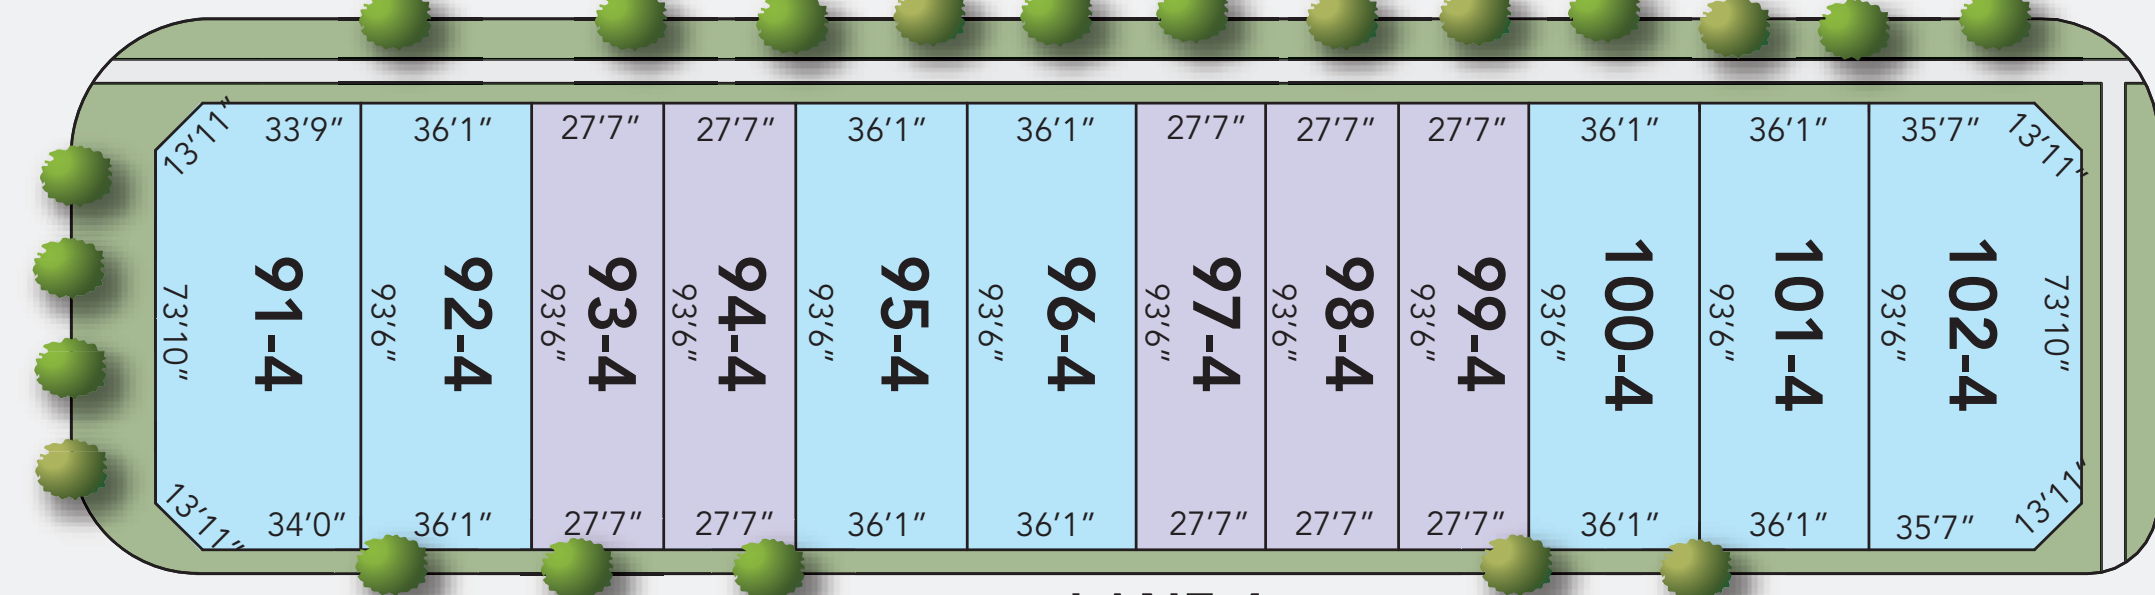

LAKESHORE RD.

RIDOUT ST.

LANE 1

STREET A

STREET C

STACHAN STREET

STACHAN STREET

VICTORIA ST. S

STREET A

STREET D

STREET A

STREET D

LANE 3

LANE 6

LANE 5

LANE 4

LANE 7

STREET F

STREET D

PARK

Legend

- 27' COURTYARD SINGLES
- 36' COURTYARD SINGLES
- 46' COURTYARD SINGLES
- 36' CLASSIC SINGLES
- 46' CLASSIC SINGLES

Key Map

SITE PLAN

SINCE 1961

Site plan and key map are not to scale. Artist's concept only. E.& O.E.